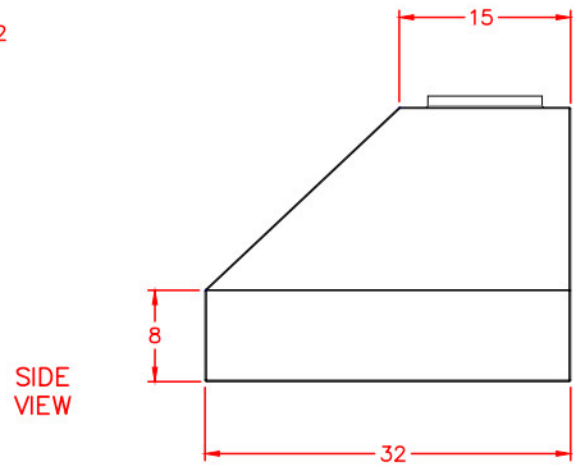

# SVH48 SEDONA VENT HOOD 48"

## PRODUCT DIMENSIONS

## CUTOUT DIMENSIONS