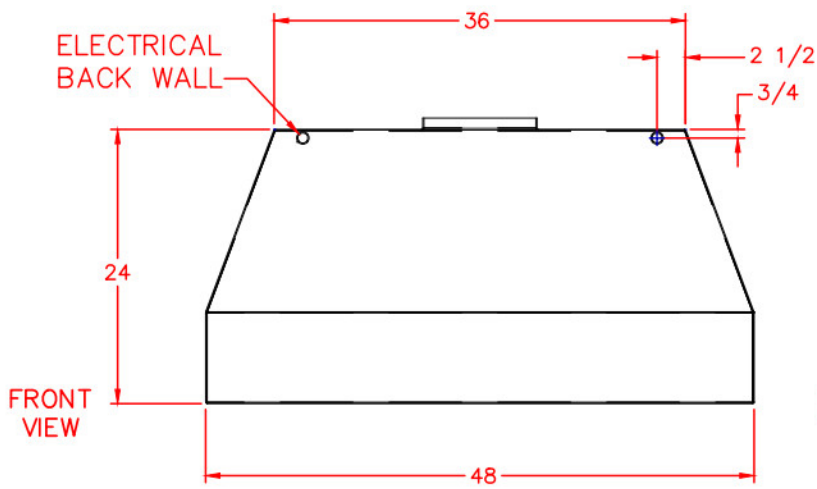

# SVH48 SEDONA VENT HOOD 48"

## PRODUCT DIMENSIONS

## CUTOUT DIMENSIONS