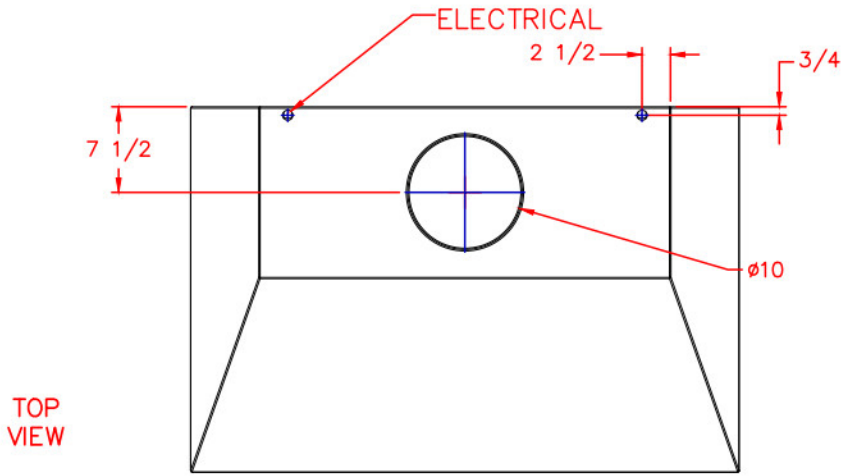

# SVH48 SEDONA VENT HOOD 48"

## PRODUCT DIMENSIONS

## CUTOUT DIMENSIONS