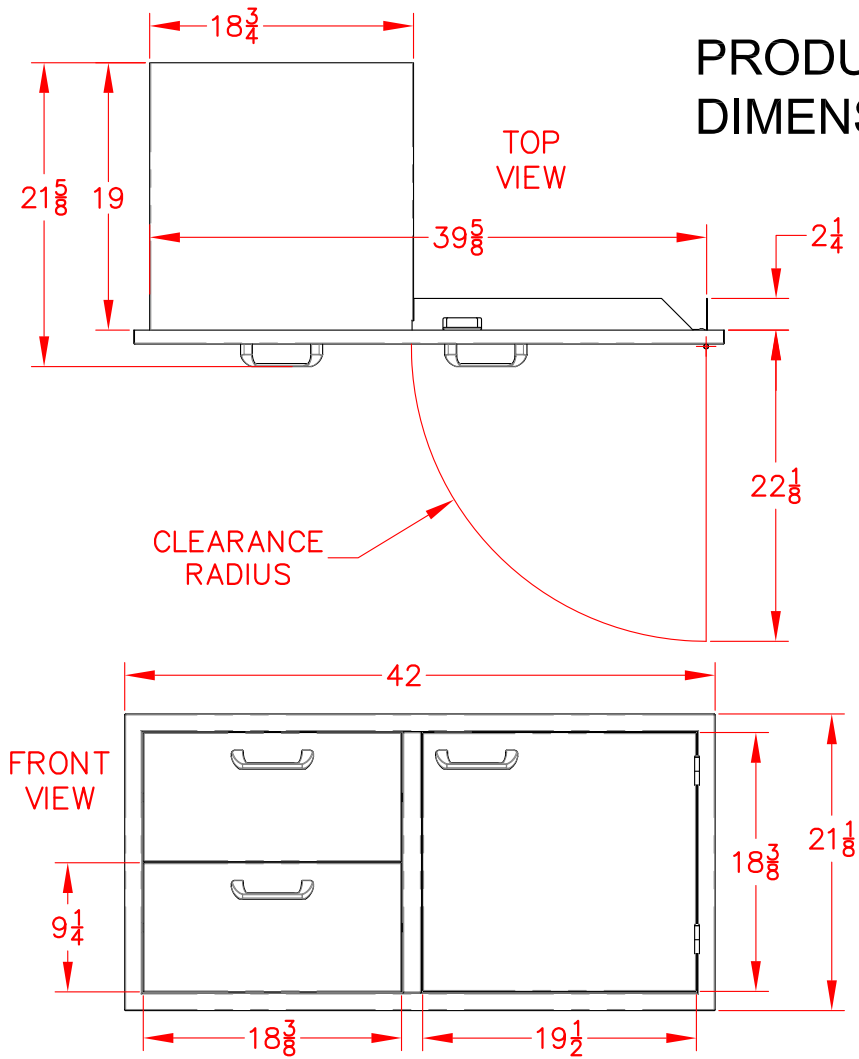

# LSA742 - SEDONA 42" DOOR/DRAWERS

## PRODUCT DIMENSIONS

## CUTOUT DIMENSIONS