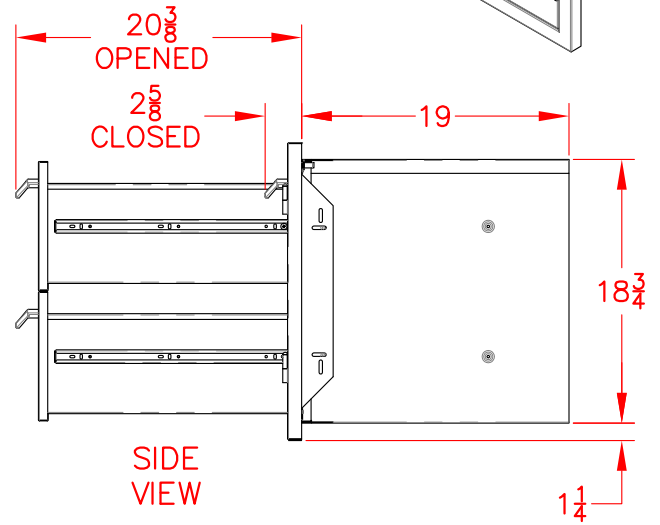

# LSA742 - SEDONA 42" DOOR/DRAWERS

## PRODUCT DIMENSIONS

## CUTOUT DIMENSIONS