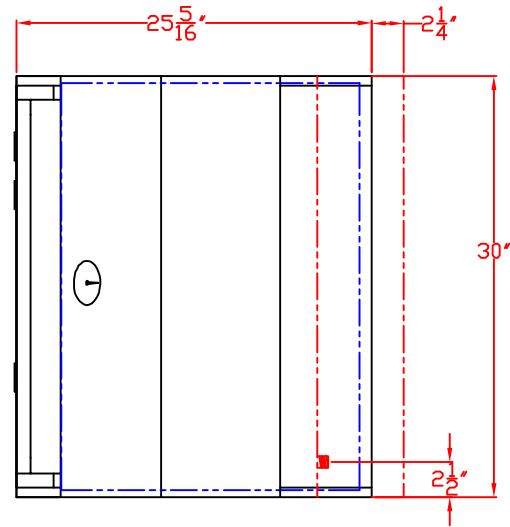

LYNX L500 GRILL  
W/ DIMENSIONS  
ISLAND CUTOUT IN BLUE

TOP VIEW

FRONT VIEW

RIGHT SIDE VIEW

2/23/12

# LYNX L500 GRILL ISLAND CUTOUT

TOP VIEW

FRONT VIEW

RIGHT SIDE VIEW