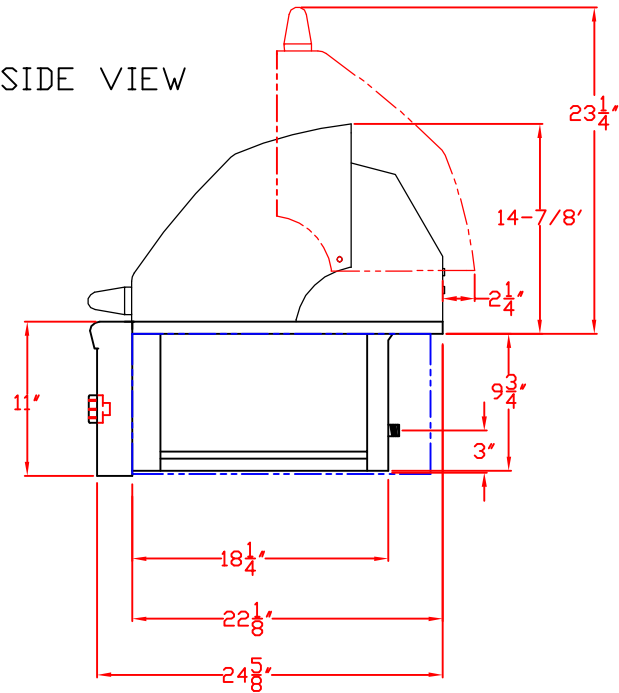

LYNX L500 GRILL  
W/ DIMENSIONS  
ISLAND CUTOUT IN BLUE

TOP VIEW

FRONT VIEW

RIGHT SIDE VIEW

2/23/12

# LYNX L500 GRILL ISLAND CUTOUT

TOP VIEW

FRONT VIEW

RIGHT SIDE VIEW