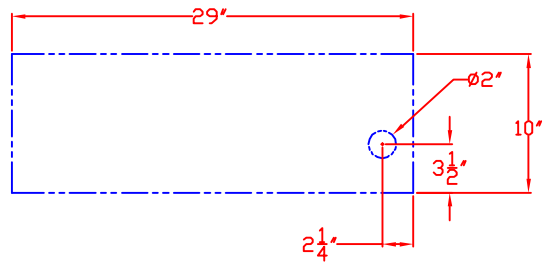

LYNX L500 GRILL  
W/ DIMENSIONS  
ISLAND CUTOUT IN BLUE

TOP VIEW

FRONT VIEW

RIGHT SIDE VIEW

2/23/12

# LYNX L500 GRILL ISLAND CUTOUT

TOP VIEW

FRONT VIEW

RIGHT SIDE VIEW