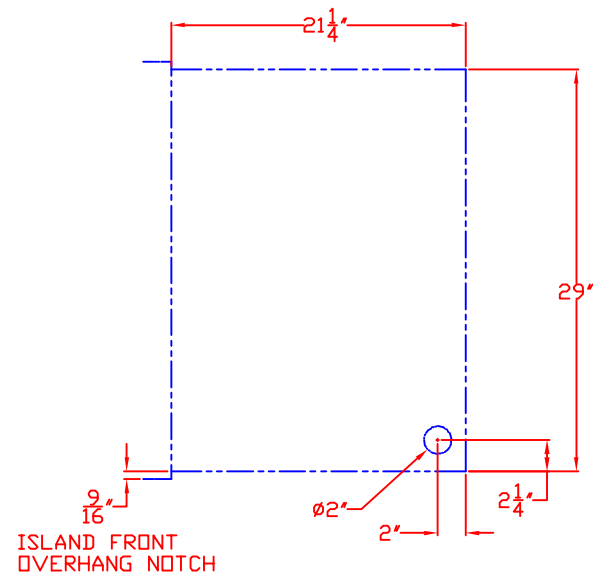

LYNX L500 GRILL  
W/ DIMENSIONS  
ISLAND CUTOUT IN BLUE

TOP VIEW

FRONT VIEW

RIGHT SIDE VIEW

2/23/12

# LYNX L500 GRILL ISLAND CUTOUT

TOP VIEW

FRONT VIEW

RIGHT SIDE VIEW