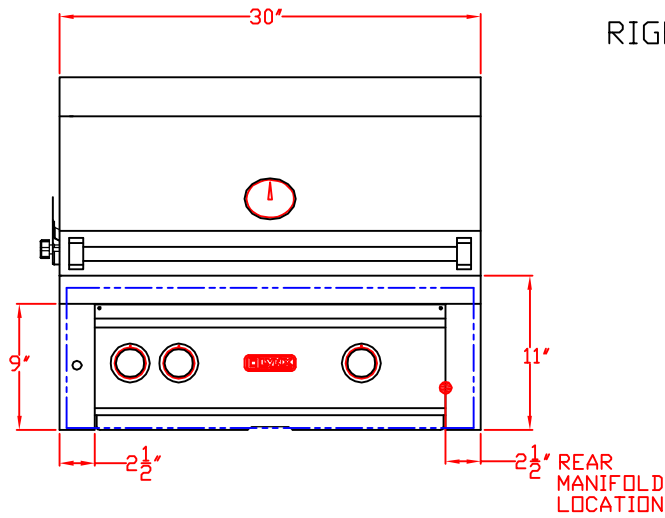

LYNX L500 GRILL  
W/ DIMENSIONS  
ISLAND CUTOUT IN BLUE

TOP VIEW

FRONT VIEW

RIGHT SIDE VIEW

2/23/12

# LYNX L500 GRILL ISLAND CUTOUT

TOP VIEW

FRONT VIEW

RIGHT SIDE VIEW