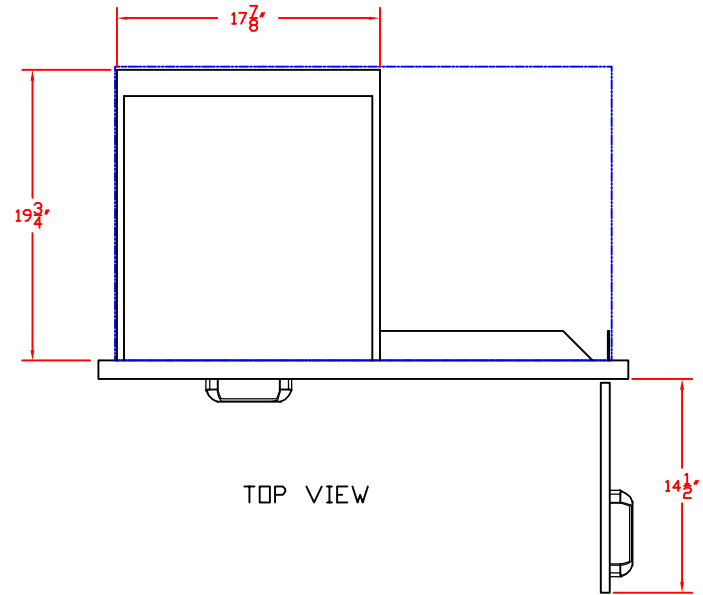

2/6/13

SEDONA by LYNX  
36 IN. STORAGE ACCESSORY  
MODEL LSA636  
W/ DIMENSIONS

ISLAND CUTOUT  
IN BLUE

TOP VIEW

SIDE VIEW

FRONT VIEW

2/6/13

SEDONA by LYNX  
36 IN. STORAGE ACCESSORY  
MODEL LSA636  
ISLAND CUTOUT

ISLAND CUTOUT  
IN BLUE

TOP VIEW

SIDE VIEW

FRONT VIEW