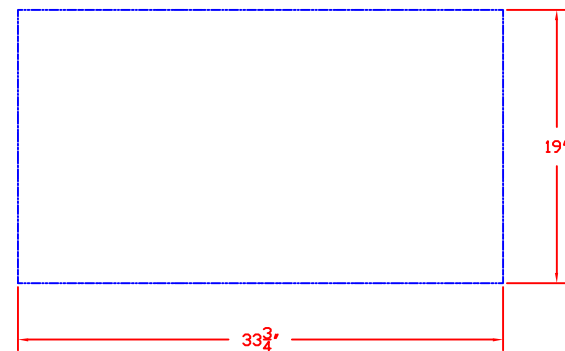

2/6/13

SEDONA by LYNX  
36 IN. STORAGE ACCESSORY  
MODEL LSA636  
W/ DIMENSIONS

ISLAND CUTOUT  
IN BLUE

TOP VIEW

SIDE VIEW

FRONT VIEW

2/6/13

SEDONA by LYNX  
36 IN. STORAGE ACCESSORY  
MODEL LSA636  
ISLAND CUTOUT

ISLAND CUTOUT  
IN BLUE

TOP VIEW

SIDE VIEW

FRONT VIEW