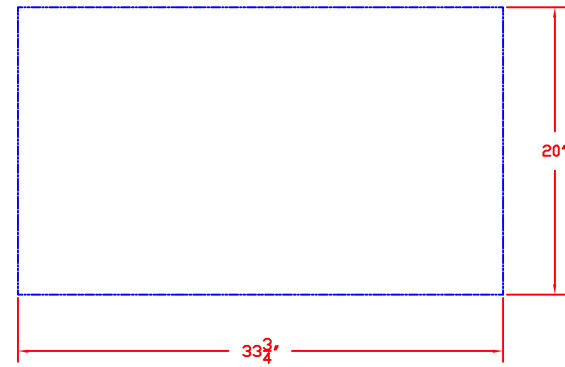

2/6/13

SEDONA by LYNX  
36 IN. STORAGE ACCESSORY  
MODEL LSA636  
W/ DIMENSIONS

ISLAND CUTOUT  
IN BLUE

TOP VIEW

SIDE VIEW

FRONT VIEW

2/6/13

SEDONA by LYNX  
36 IN. STORAGE ACCESSORY  
MODEL LSA636  
ISLAND CUTOUT

ISLAND CUTOUT  
IN BLUE

TOP VIEW

SIDE VIEW

FRONT VIEW