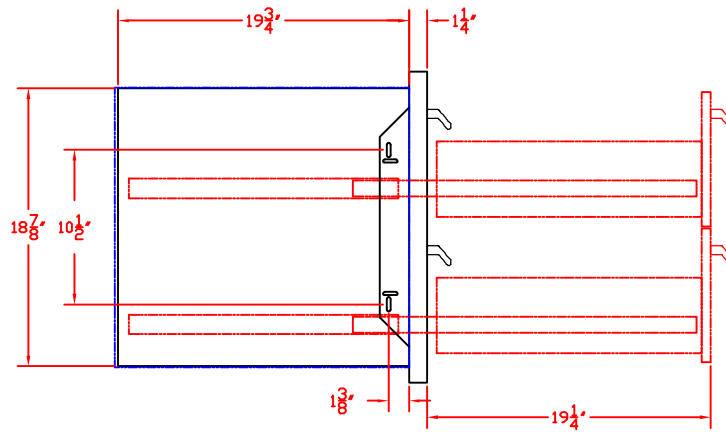

2/6/13

SEDONA by LYNX  
36 IN. STORAGE ACCESSORY  
MODEL LSA636  
W/ DIMENSIONS

ISLAND CUTOUT  
IN BLUE

TOP VIEW

SIDE VIEW

FRONT VIEW

2/6/13

SEDONA by LYNX  
36 IN. STORAGE ACCESSORY  
MODEL LSA636  
ISLAND CUTOUT

ISLAND CUTOUT  
IN BLUE

TOP VIEW

SIDE VIEW

FRONT VIEW