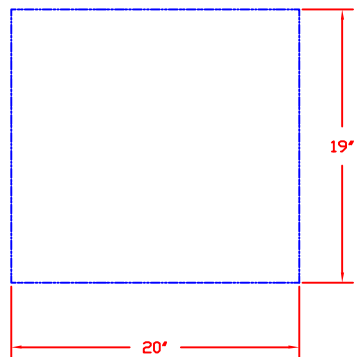

2/6/13

SEDONA by LYNX  
36 IN. STORAGE ACCESSORY  
MODEL LSA636  
W/ DIMENSIONS

ISLAND CUTOUT  
IN BLUE

TOP VIEW

SIDE VIEW

FRONT VIEW

2/6/13

SEDONA by LYNX  
36 IN. STORAGE ACCESSORY  
MODEL LSA636  
ISLAND CUTOUT

ISLAND CUTOUT  
IN BLUE

TOP VIEW

SIDE VIEW

FRONT VIEW