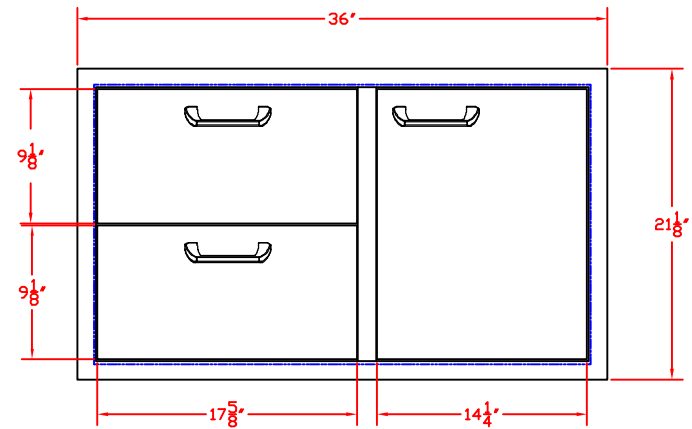

2/6/13

SEDONA by LYNX  
36 IN. STORAGE ACCESSORY  
MODEL LSA636  
W/ DIMENSIONS

ISLAND CUTOUT  
IN BLUE

TOP VIEW

SIDE VIEW

FRONT VIEW

2/6/13

SEDONA by LYNX  
36 IN. STORAGE ACCESSORY  
MODEL LSA636  
ISLAND CUTOUT

ISLAND CUTOUT  
IN BLUE

TOP VIEW

SIDE VIEW

FRONT VIEW