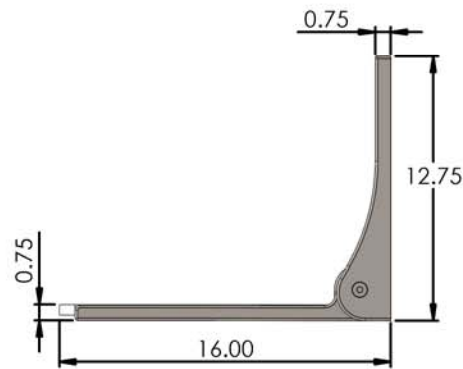

LIFESTYLE & WELLNESS

Side View

		UNLESS OTHERWISE SPECIFIED:		NAME	DATE	Seachrome Corporation	
		DIMENSIONS ARE IN INCHES		DRAWN	Ayala		01-18-18
		TOLERANCES:		CHECKED		TITLE: Silhouette High Back Seat 18" One-Piece White Phenolic with Standard Slot Pattern w/ Silver Powder Coat Frame	
		FRACTIONAL ±		ENG APPR.			
		ANGULAR: MACH ± BEND ±		MFG APPR.			
		TWO PLACE DECIMAL ±		Q.A.			
		THREE PLACE DECIMAL ±		COMMENTS:		SIZE DWG. NO. REV. B SHAF-185155-PWS-S-L	
		INTERPRET GEOMETRIC TOLERANCING PER:				SCALE: 1:5 WEIGHT: SHEET 1 OF 1	
		MATERIAL					
		White Phenolic Seat					
		FINISH					
		Silver Powder Coat Frame					
NEXT ASSY		USED ON					
APPLICATION		DO NOT SCALE DRAWING