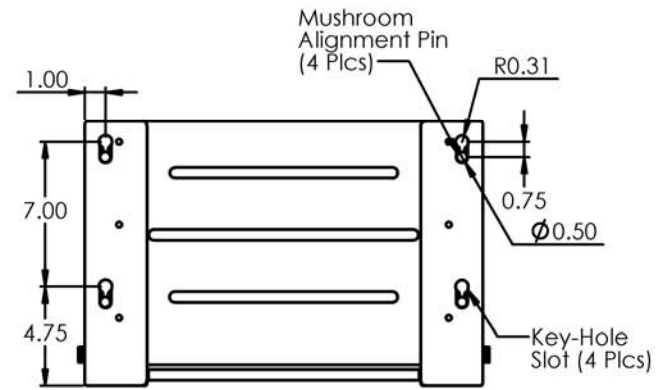

Rear View

		UNLESS OTHERWISE SPECIFIED:		NAME	DATE	Seachrome Corporation	
		DIMENSIONS ARE IN INCHES		DRAWN	Ayala		01-18-18
		TOLERANCES:		CHECKED		TITLE: Silhouette High Back Seat 18" One-Piece White Phenolic with Standard Slot Pattern w/ Silver Powder Coat Frame	
		FRACTIONAL ±		ENG APPR.			
		ANGULAR: MACH ± BEND ±		MFG APPR.			
		TWO PLACE DECIMAL ±		Q.A.			
		THREE PLACE DECIMAL ±		COMMENTS:		SIZE DWG. NO. REV. B SHAF-185155-PWS-S-L	
		INTERPRET GEOMETRIC TOLERANCING PER:				SCALE: 1:5 WEIGHT: SHEET 1 OF 1	
		MATERIAL					
		White Phenolic Seat					
		FINISH					
		Silver Powder Coat Frame					
NEXT ASSY		USED ON					
APPLICATION		DO NOT SCALE DRAWING