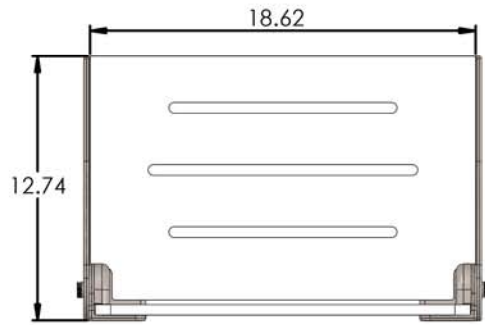

LIFESTYLE & WELLNESS

Front View

		UNLESS OTHERWISE SPECIFIED:		NAME	DATE	Seachrome Corporation	
		DIMENSIONS ARE IN INCHES		DRAWN	Ayala		01-18-18
		TOLERANCES:		CHECKED		TITLE: Silhouette High Back Seat 18" One-Piece White Phenolic with Standard Slot Pattern w/ Silver Powder Coat Frame	
		FRACTIONAL ±		ENG APPR.			
		ANGULAR: MACH ± BEND ±		MFG APPR.			
		TWO PLACE DECIMAL ±		Q.A.			
		THREE PLACE DECIMAL ±		COMMENTS:		SIZE DWG. NO. REV. B SHAF-185155-PWS-S-L	
		INTERPRET GEOMETRIC TOLERANCING PER:				SCALE: 1:5 WEIGHT: SHEET 1 OF 1	
		MATERIAL					
		White Phenolic Seat					
		FINISH					
		Silver Powder Coat Frame					
NEXT ASSY		USED ON					
APPLICATION		DO NOT SCALE DRAWING