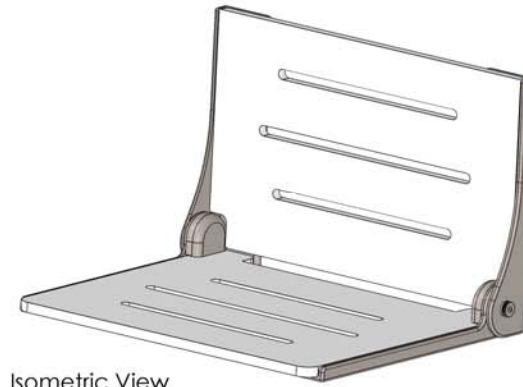

Isometric View