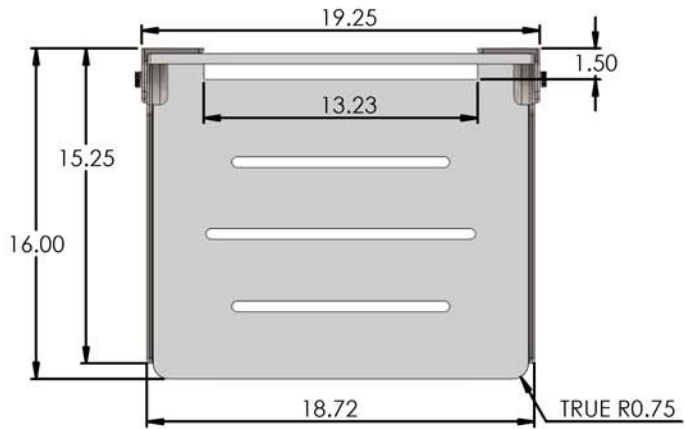

LIFESTYLE & WELLNESS

Top View