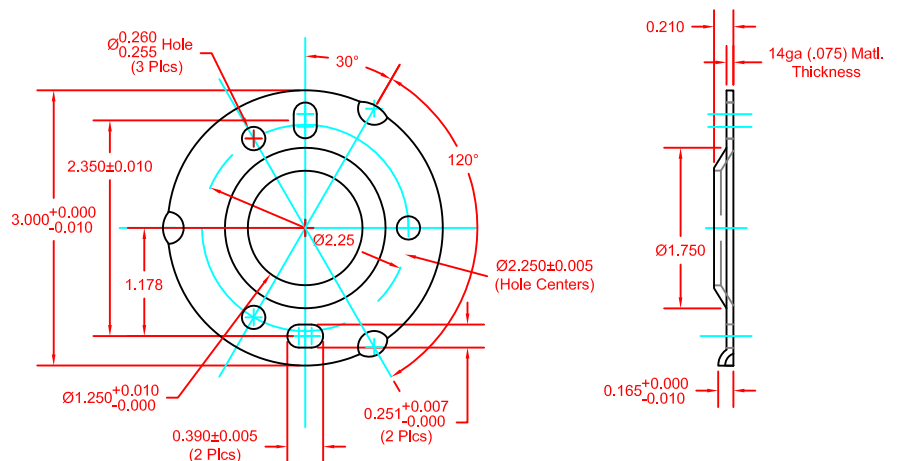

SEACHROME

Seachrome Corporation
1906 East Dominguez Street
Long Beach, California 90810
Phone: (800) 955-2476
Fax: (800) 444-3380

Description:

IGXS-180-QCR
18" Straight Grab Bar
(Polished Stainless Finish)

Customer:

Customer Part #

02-08-2016

QCR -14ga. Mounting Flange
w/ 1-1/4" Hole, 5 Hole Flange.

This drawing and the information contained herein is proprietary to Seachrome Corp. and shall not be reproduced, copied or disclosed in whole, or part, or used for manufacturing or for any other purpose without the written permission of Seachrome Corporation.