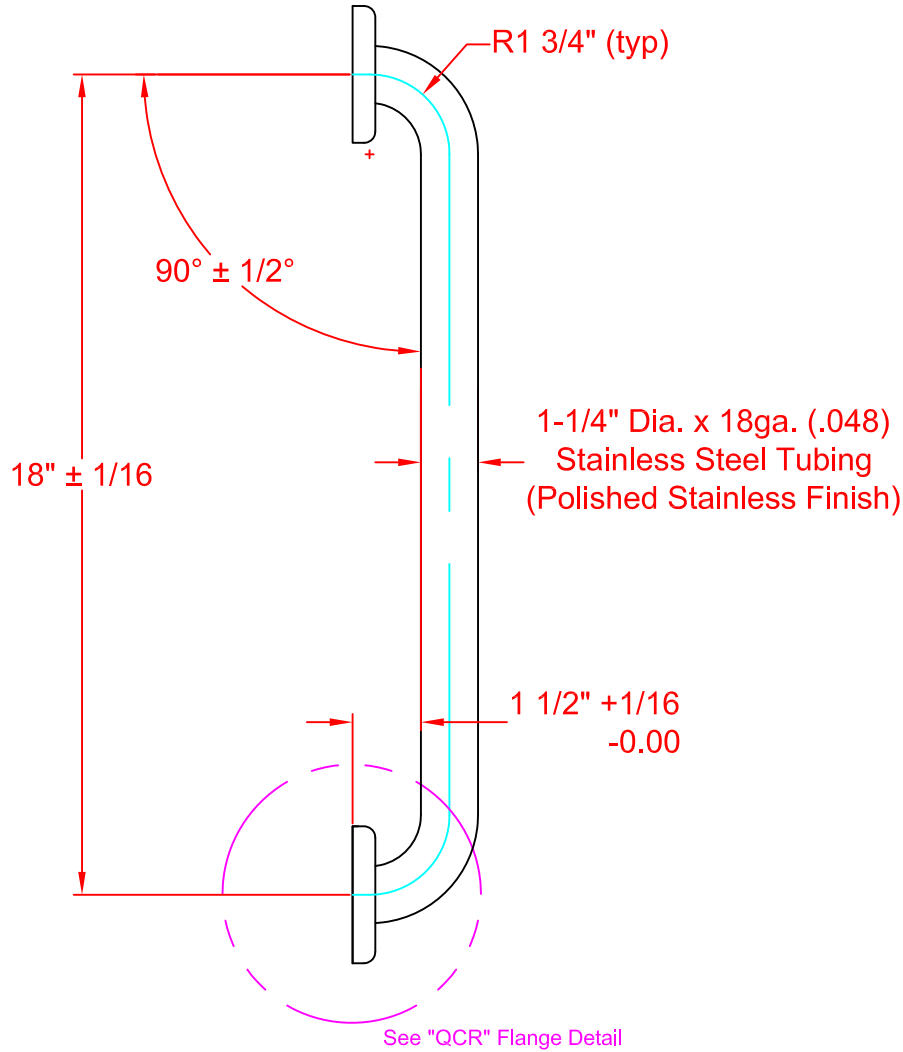

SEACHROME

Seachrome Corporation
1906 East Dominguez Street
Long Beach, California 90810
Phone: (800) 955-2476
Fax: (800) 444-3380

Description:

IGXS-180-QCR
18" Straight Grab Bar
(Polished Stainless Finish)

Customer:

Customer Part #

02-08-2016

QCR -14ga. Mounting Flange
w/ 1-1/4" Hole, 5 Hole Flange.

This drawing and the information contained herein is proprietary to Seachrome Corp. and shall not be reproduced, copied or disclosed in whole, or part, or used for manufacturing or for any other purpose without the written permission of Seachrome Corporation.