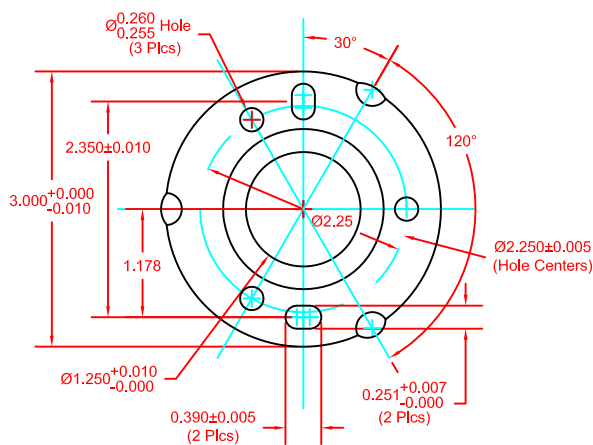

SEACHROME

Seachrome Corporation
1906 East Dominguez Street
Long Beach, California 90810
Phone: (800) 955-2476
Fax: (800) 444-3380

Description:

IGXS-160-QCR
16" Straight Grab Bar
(Polished Stainless Finish)

Customer:

Customer Part #

02-08-2016

QCR -14ga. Mounting Flange
w/ 1-1/4" Hole, 5 Hole Flange.

This drawing and the information contained herein is proprietary to Seachrome Corp. and shall not be reproduced, copied or disclosed in whole, or part, or used for manufacturing or for any other purpose without the written permission of Seachrome Corporation.