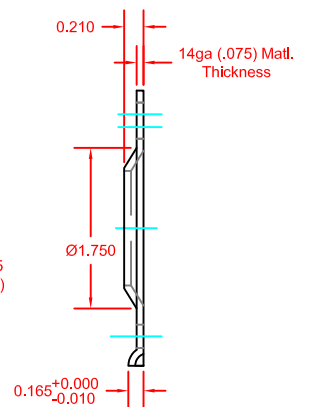

SEACHROME

Seachrome Corporation
1906 East Dominguez Street
Long Beach, California 90810
Phone: (800) 955-2476
Fax: (800) 444-3380

Description:

IGXS-160-QCR
16" Straight Grab Bar
(Polished Stainless Finish)

Customer:

Customer Part #

02-08-2016

QCR -14ga. Mounting Flange
w/ 1-1/4" Hole, 5 Hole Flange.

This drawing and the information contained herein is proprietary to Seachrome Corp. and shall not be reproduced, copied or disclosed in whole, or part, or used for manufacturing or for any other purpose without the written permission of Seachrome Corporation.