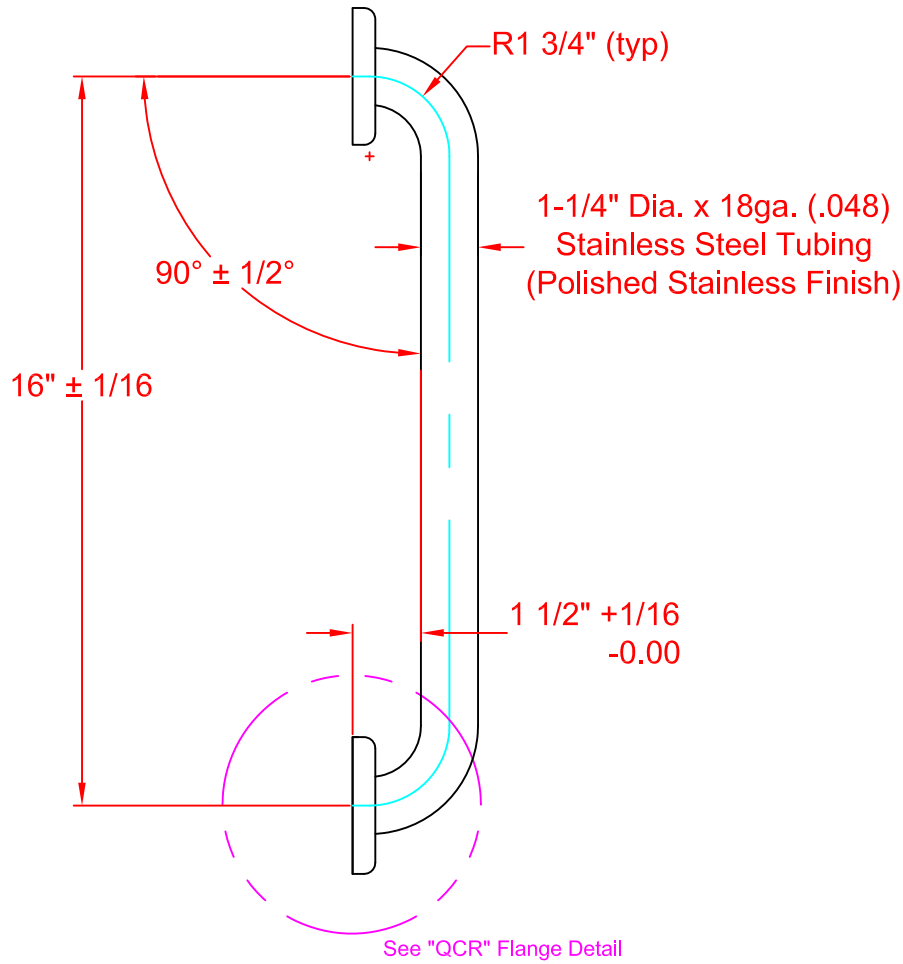

SEACHROME

Seachrome Corporation
1906 East Dominguez Street
Long Beach, California 90810
Phone: (800) 955-2476
Fax: (800) 444-3380

Description:

IGXS-160-QCR
16" Straight Grab Bar
(Polished Stainless Finish)

Customer:

Customer Part #

02-08-2016

QCR -14ga. Mounting Flange
w/ 1-1/4" Hole, 5 Hole Flange.

This drawing and the information contained herein is proprietary to Seachrome Corp. and shall not be reproduced, copied or disclosed in whole, or part, or used for manufacturing or for any other purpose without the written permission of Seachrome Corporation.