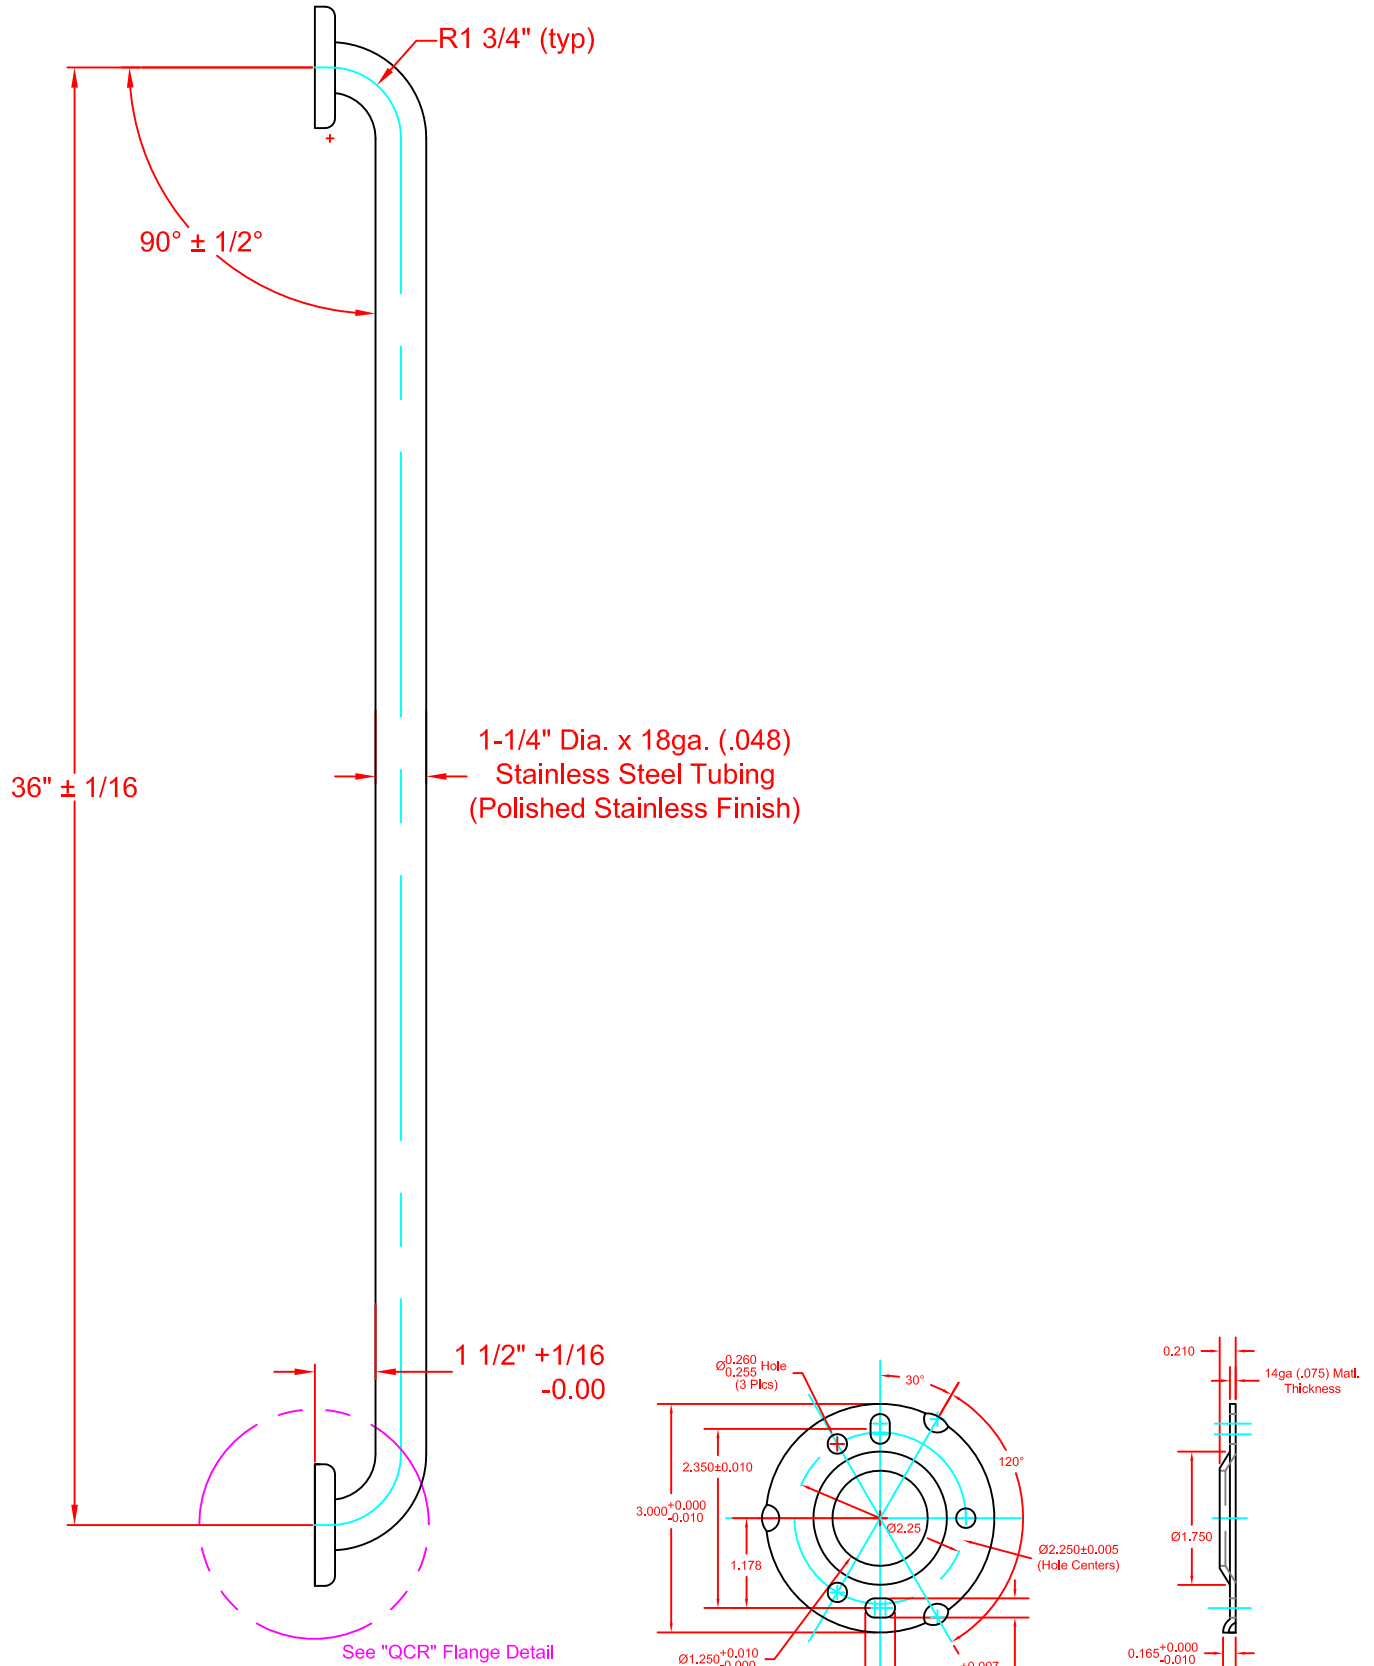

SEACHROME

Seachrome Corporation
1906 East Dominguez Street
Long Beach, California 90810
Phone: (800) 955-2476
Fax: (800) 444-3380

Description:

IGXS-360-QCR
36" Straight Grab Bar
(Polished Stainless Finish)

Customer:

Customer Part #

02-08-2016

This drawing and the information contained herein is proprietary to Seachrome Corp. and shall not be reproduced, copied or disclosed in whole, or part, or used for manufacturing or for any other purpose without the written permission of Seachrome Corporation.