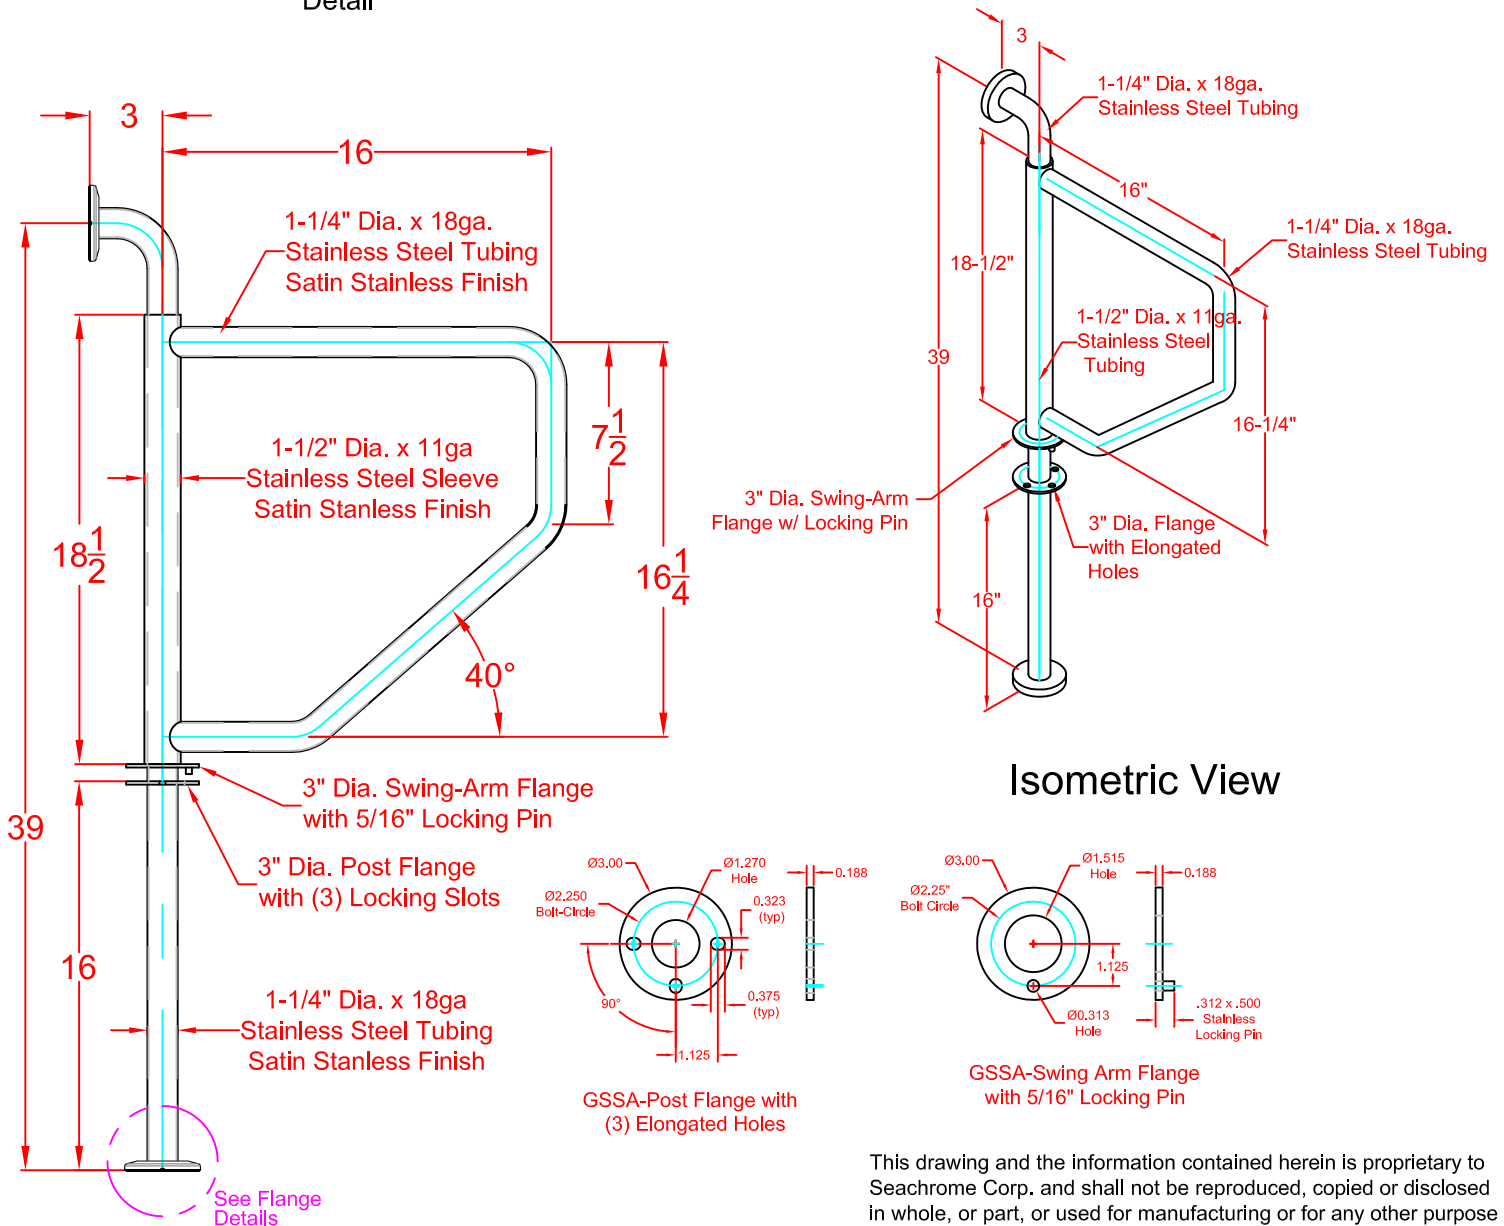

SEACHROME

Seachrome Corporation
1906 East Dominguez Street
Long Beach, California 90810
Phone: (800) 955-2476
Fax: (800) 444-3380

Description:

GW-4339-QCR-SS
Wall to Floor Swing Away Bar
(Satin Stainless Finish)

Customer:

Customer Part #

06-15-2015

This drawing and the information contained herein is proprietary to Seachrome Corp. and shall not be reproduced, copied or disclosed in whole, or part, or used for manufacturing or for any other purpose without the written permission of Seachrome Corporation.