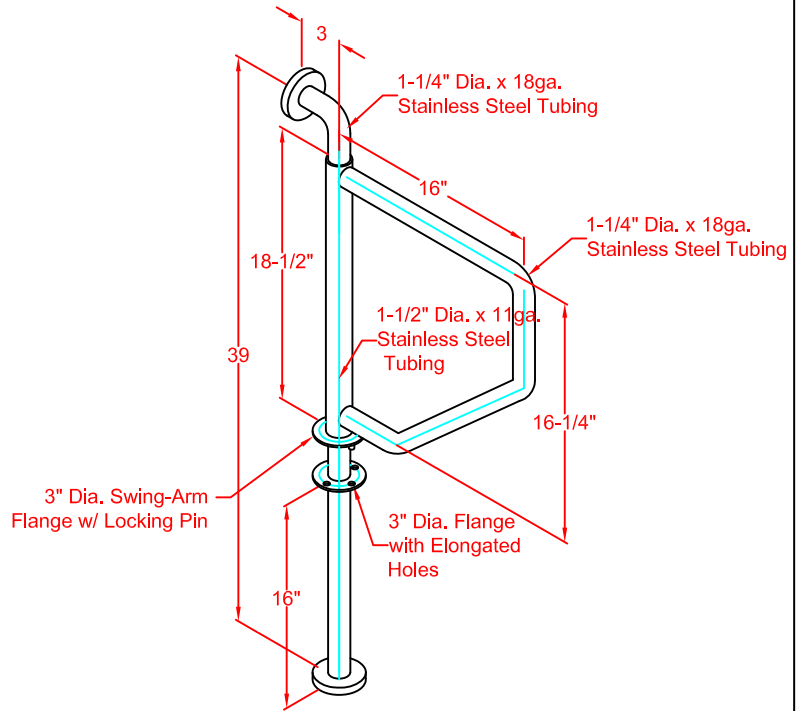

SEACHROME

Seachrome Corporation
1906 East Dominguez Street
Long Beach, California 90810
Phone: (800) 955-2476
Fax: (800) 444-3380

Description:

GW-4339-QCR-PS Wall to Floor Swing Away Bar (Polished Stainless Finish)

Customer:

Customer Part #

06-15-2015

This drawing and the information contained herein is proprietary to Seachrome Corp. and shall not be reproduced, copied or disclosed in whole, or part, or used for manufacturing or for any other purpose without the written permission of Seachrome Corporation.