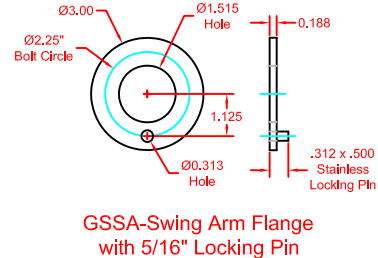

SEACHROME

Seachrome Corporation
1906 East Dominguez Street
Long Beach, California 90810
Phone: (800) 955-2476
Fax: (800) 444-3380

Description:

GW-4339-QCR-PS Wall to Floor Swing Away Bar (Polished Stainless Finish)

Customer:

Customer Part #

06-15-2015

This drawing and the information contained herein is proprietary to Seachrome Corp. and shall not be reproduced, copied or disclosed in whole, or part, or used for manufacturing or for any other purpose without the written permission of Seachrome Corporation.