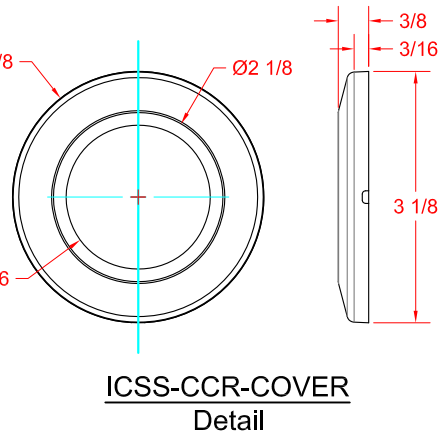

SEACHROME

Seachrome Corporation
1906 East Dominguez Street
Long Beach, California 90810
Phone: (800) 955-2476
Fax: (800) 444-3380

Description:

GW-4339-QCR-PS Wall to Floor Swing Away Bar (Polished Stainless Finish)

Customer:

Customer Part #

06-15-2015

This drawing and the information contained herein is proprietary to Seachrome Corp. and shall not be reproduced, copied or disclosed in whole, or part, or used for manufacturing or for any other purpose without the written permission of Seachrome Corporation.