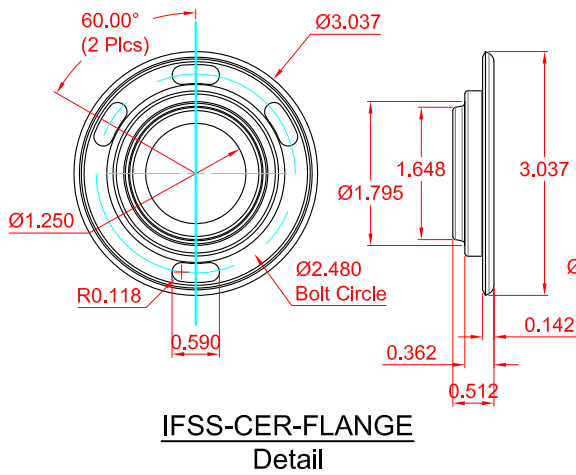

SEACHROME

Seachrome Corporation
1906 East Dominguez Street
Long Beach, California 90810
Phone: (800) 955-2476
Fax: (800) 444-3380

Description:

GW-4339-QCR-PS Wall to Floor Swing Away Bar (Polished Stainless Finish)

Customer:

Customer Part #

06-15-2015

This drawing and the information contained herein is proprietary to Seachrome Corp. and shall not be reproduced, copied or disclosed in whole, or part, or used for manufacturing or for any other purpose without the written permission of Seachrome Corporation.