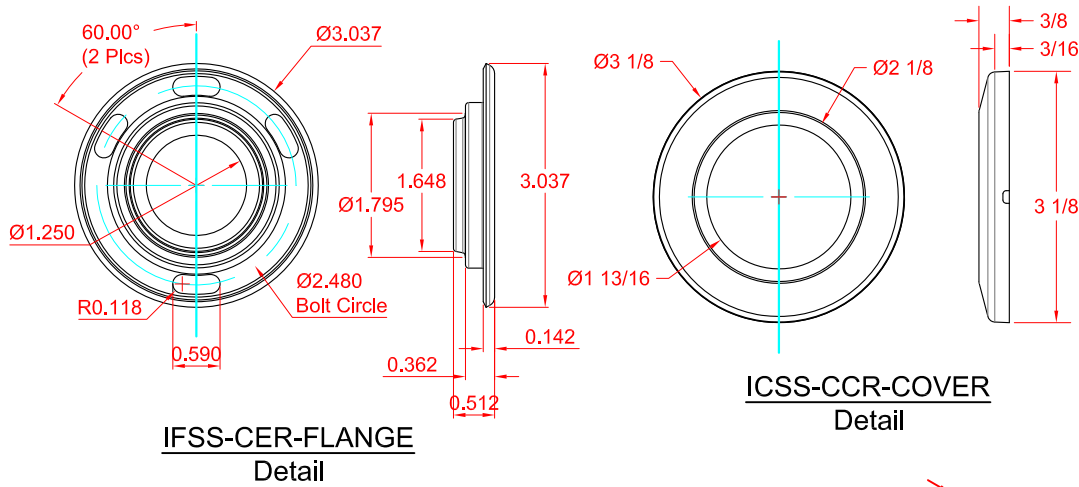

SEACHROME

Seachrome Corporation
1906 East Dominguez Street
Long Beach, California 90810
Phone: (800) 955-2476
Fax: (800) 444-3380

Description:

GW-4339-QCR-SS
Wall to Floor Swing Away Bar
(Satin Stainless Finish)

Customer:

Customer Part #

06-15-2015

This drawing and the information contained herein is proprietary to Seachrome Corp. and shall not be reproduced, copied or disclosed in whole, or part, or used for manufacturing or for any other purpose without the written permission of Seachrome Corporation.