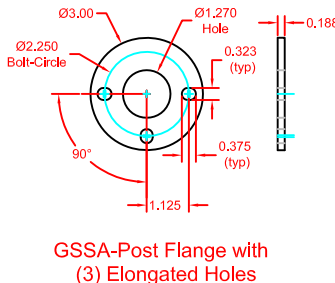

SEACHROME

Seachrome Corporation
1906 East Dominguez Street
Long Beach, California 90810
Phone: (800) 955-2476
Fax: (800) 444-3380

Description:

GW-4339-QCR-PS Wall to Floor Swing Away Bar (Polished Stainless Finish)

Customer:

Customer Part #

06-15-2015

This drawing and the information contained herein is proprietary to Seachrome Corp. and shall not be reproduced, copied or disclosed in whole, or part, or used for manufacturing or for any other purpose without the written permission of Seachrome Corporation.