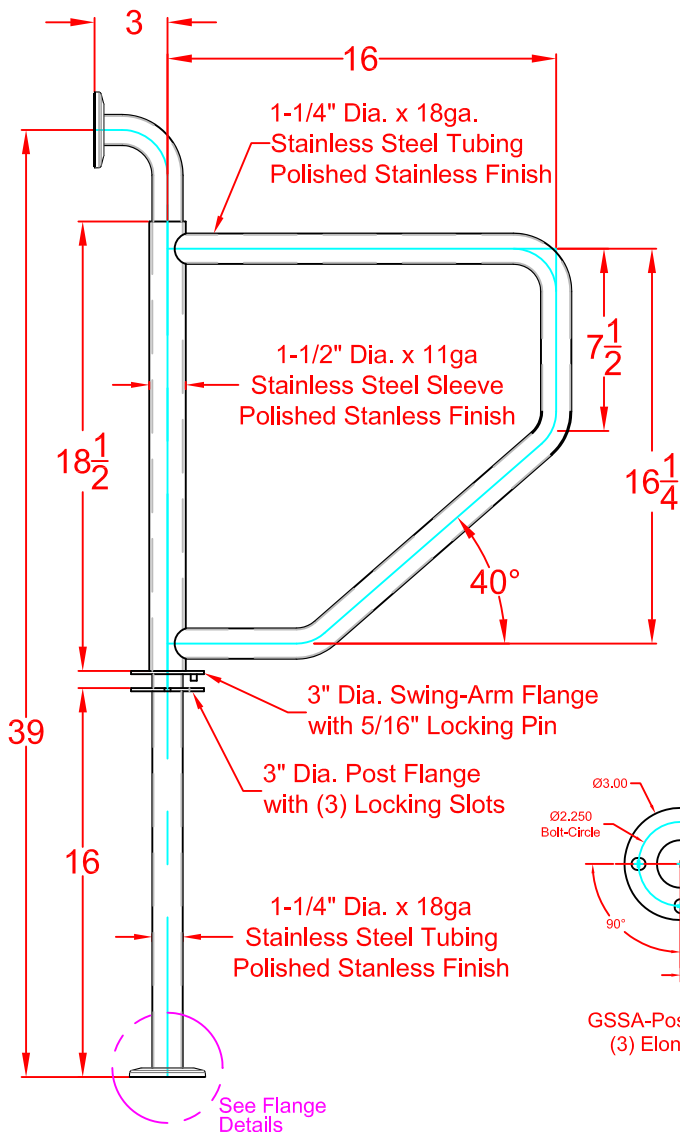

SEACHROME

Seachrome Corporation
1906 East Dominguez Street
Long Beach, California 90810
Phone: (800) 955-2476
Fax: (800) 444-3380

Description:

GW-4339-QCR-PS Wall to Floor Swing Away Bar (Polished Stainless Finish)

Customer:

Customer Part #

06-15-2015

This drawing and the information contained herein is proprietary to Seachrome Corp. and shall not be reproduced, copied or disclosed in whole, or part, or used for manufacturing or for any other purpose without the written permission of Seachrome Corporation.