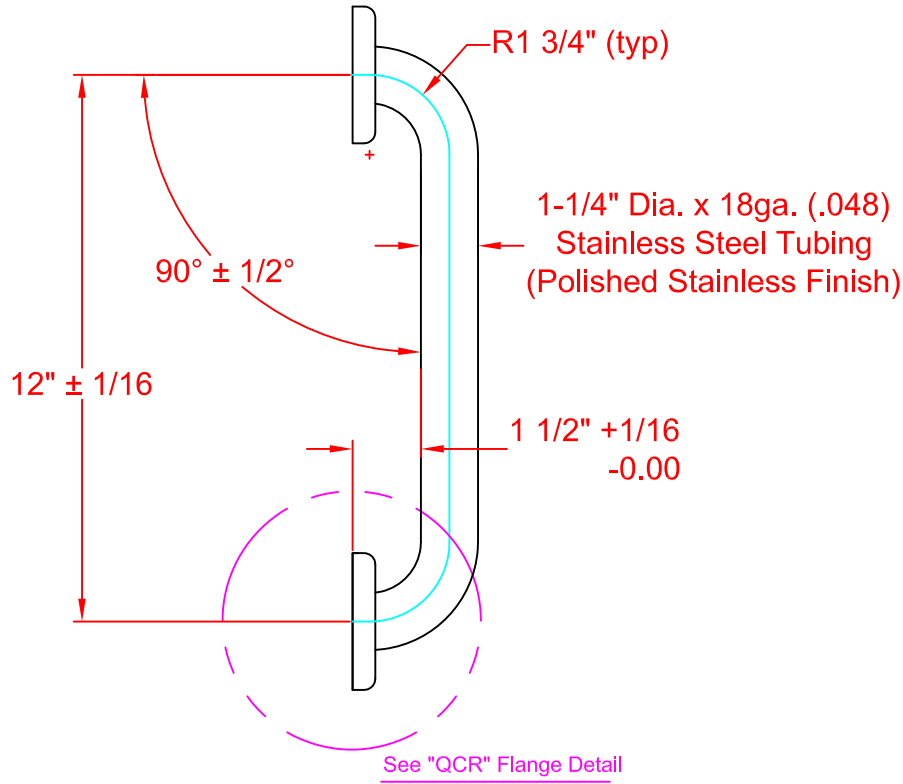

# SEACHROME

Seachrome Corporation  
1906 East Dominguez Street  
Long Beach, California 90810  
Phone: (800) 955-2476  
Fax: (800) 444-3380

Description:

IGXS-120-QCR  
12" Straight Grab Bar  
(Polished Stainless Finish)

Customer:

Customer Part #

02-08-2016

QCR -14ga. Mounting Flange  
w/ 1-1/4" Hole, 5 Hole Flange.

This drawing and the information contained herein is proprietary to Seachrome Corp. and shall not be reproduced, copied or disclosed in whole, or part, or used for manufacturing or for any other purpose without the written permission of Seachrome Corporation.