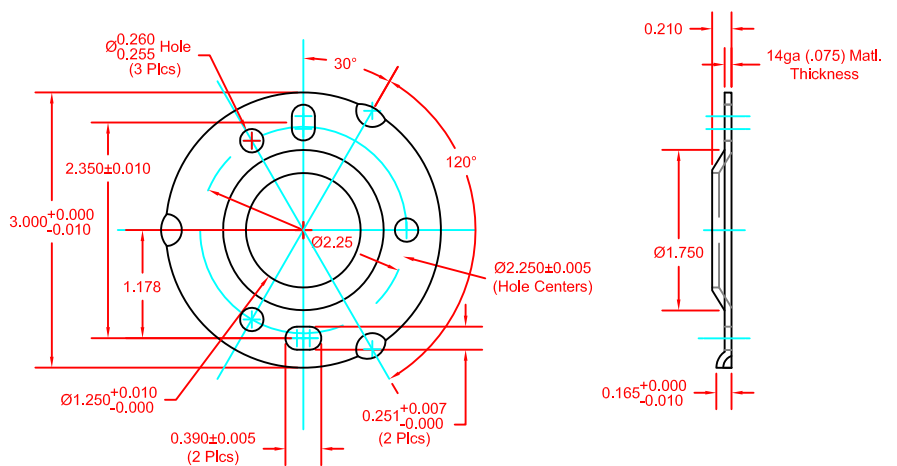

# SEACHROME

Seachrome Corporation  
1906 East Dominguez Street  
Long Beach, California 90810  
Phone: (800) 955-2476  
Fax: (800) 444-3380

Description:

IGXS-120-QCR  
12" Straight Grab Bar  
(Polished Stainless Finish)

Customer:

Customer Part #

02-08-2016

QCR -14ga. Mounting Flange  
w/ 1-1/4" Hole, 5 Hole Flange.

This drawing and the information contained herein is proprietary to Seachrome Corp. and shall not be reproduced, copied or disclosed in whole, or part, or used for manufacturing or for any other purpose without the written permission of Seachrome Corporation.