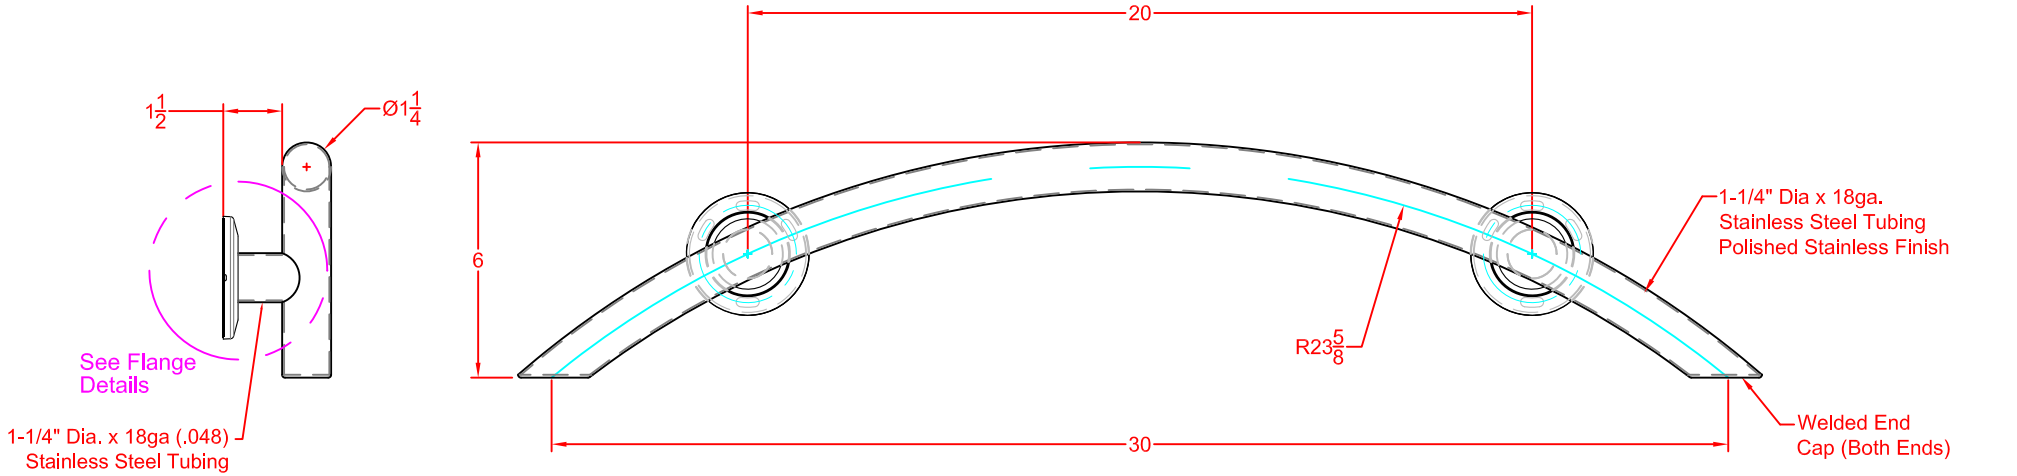

SEACHROME

Seachrome Corporation
 1906 East Dominguez Street
 Long Beach, California 90810
 Phone: (800) 955-2476
 Fax: (800) 444-3380

Description:

GW-3430-QCR-PS
 30" Crescent Bar
 1-1/4" x 18ga S.S. Tubing
 (Polished Stainless Finish)

Customer:

Customer Part #

07-11-2014

IFSS-CER-FLANGE
 Detail

ICSS-CCR-COVER
 Detail

This drawing and the information contained herein is proprietary to Seachrome Corp. and shall not be reproduced, copied or disclosed in whole, or part, or used for manufacturing or for any other purpose without the written permission of Seachrome Corporation.