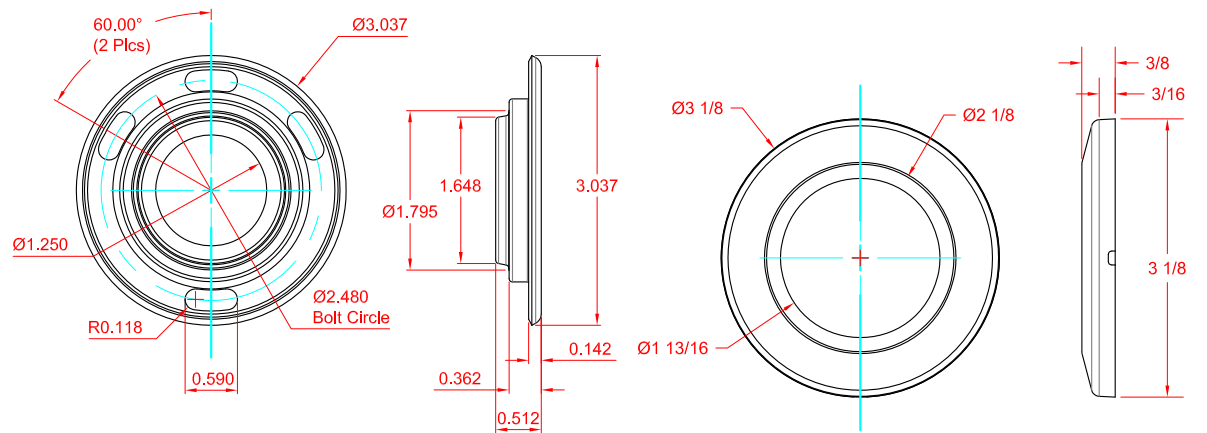

SEACHROME

Seachrome Corporation
 1906 East Dominguez Street
 Long Beach, California 90810
 Phone: (800) 955-2476
 Fax: (800) 444-3380

Description:

GW-3430-QCR-PS
 30" Crescent Bar
 1-1/4" x 18ga S.S. Tubing
 (Polished Stainless Finish)

Customer:

Customer Part #

07-11-2014

IFSS-CER-FLANGE
 Detail

ICSS-CCR-COVER
 Detail

This drawing and the information contained herein is proprietary to Seachrome Corp. and shall not be reproduced, copied or disclosed in whole, or part, or used for manufacturing or for any other purpose without the written permission of Seachrome Corporation.