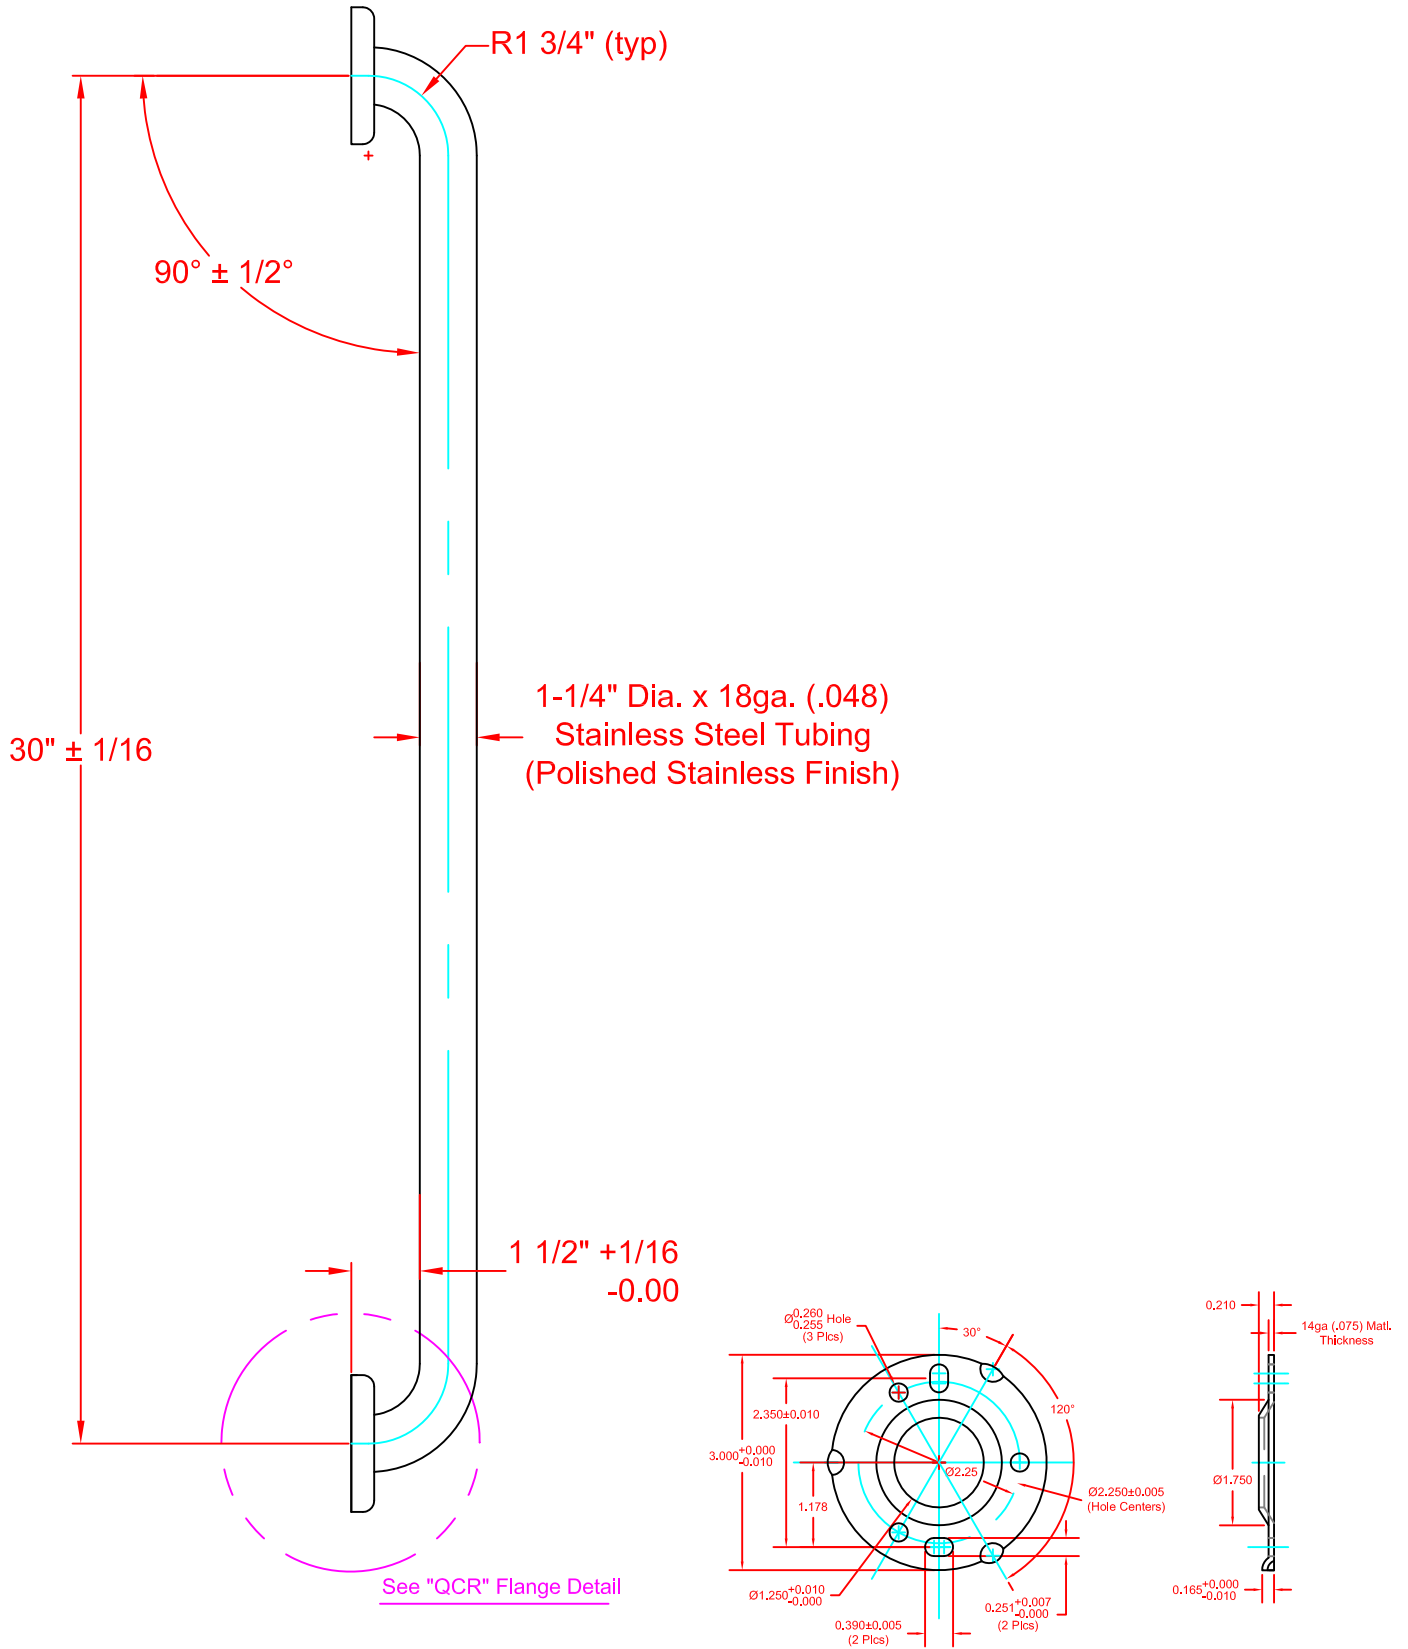

SEACHROME

Seachrome Corporation
1906 East Dominguez Street
Long Beach, California 90810
Phone: (800) 955-2476
Fax: (800) 444-3380

Description:

IGXS-300-QCR
30" Straight Grab Bar
(Polished Stainless Finish)

Customer:

Customer Part #

02-08-2016

This drawing and the information contained herein is proprietary to Seachrome Corp. and shall not be reproduced, copied or disclosed in whole, or part, or used for manufacturing or for any other purpose without the written permission of Seachrome Corporation.