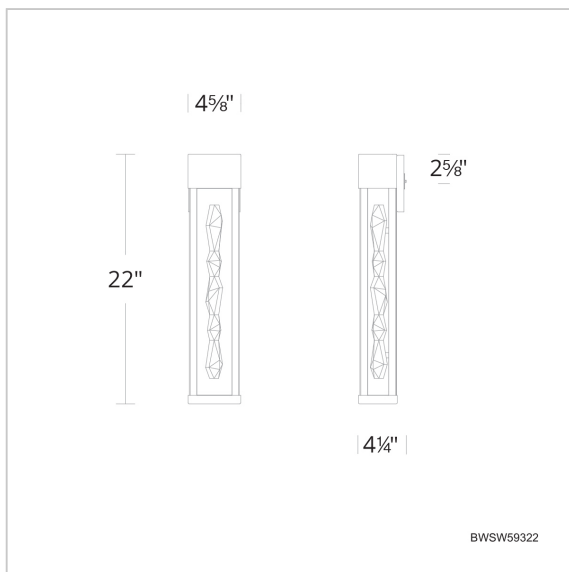

Polar

BWSW59322

LINE DRAWING

Project:

Location:

Fixture Type:

Catalog Number:

DESCRIPTION

FEATURES

- Specifically formulated using powder coat to resist UV and costal environmental conditions, providing a long-lasting finish with premium 316 Marine mirror grade stainless steel plate and hardware
- Built in color temperature adjustability. Switch from 3000K/3500K/4000K. Switch may be installed in junction box.
- Driver concealed within the canopy

| Model | Crystal | Finish | Size | CCT | Voltage | Wattage | Weight | LED Lumens | Delivered Lumens |
|-----------|---------|--------|------|-----------------------|---------|---------|--------|------------|------------------|
| BWSW59322 | O | - BK | 22" | 3000K/3500K/ 4000K | 120 VAC | 30W | 6.6lbs | 1500 | Up To 842 |