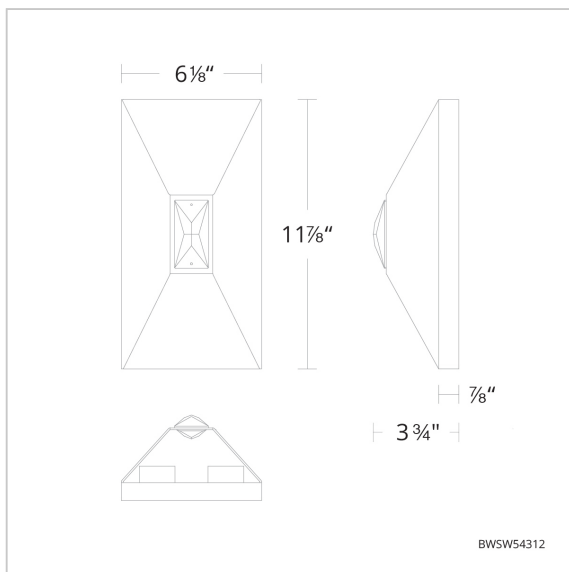

Vida

BWSW54312

LINE DRAWING

Project:

Location:

Fixture Type:

Catalog Number:

DESCRIPTION

An angular form accented by a trio of faceted Optic Crystal presents a multi-dimensional design. Lose yourself in the depths of reflection from its up and down illumination.

FEATURES

- Specifically formulated using powder coat to resist UV and coastal environmental conditions, providing a long-lasting finish with premium 316 Marine mirror grade stainless steel plate and hardware
- Built in color temperature adjustability. Switch from 3000K/3500K/4000K. Switch may be installed in junction box.
- Can be mounted on wall vertically or upside down

Model	Crystal	Finish	Size	CCT	Voltage	Wattage	Weight	LED Lumens	Delivered Lumens
BWSW54312	O	- BK	12"	3000K/3500K/ 4000K	120 VAC	12W	7.6lbs	1078	Up To 176

Example: BWSW54312-BK