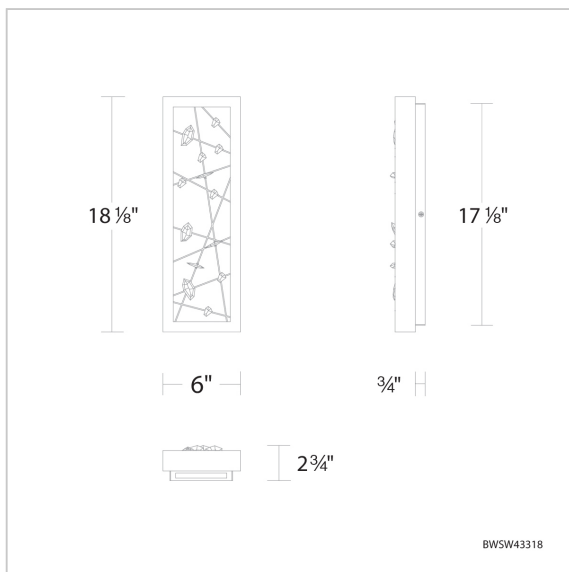

Dreamcatcher

BWSW43318

LINE DRAWING

Project:

Location:

Fixture Type:

Catalog Number:

DESCRIPTION

Model	Crystal	Finish	Size	CCT	Voltage	Wattage	Weight	LED Lumens	Delivered Lumens
BWSW43318	O	- BK	18"	3000K/3500K/ 4000K	120 VAC	19W	6.6lbs	600	Up To 411

Example: BWSW43318-BK