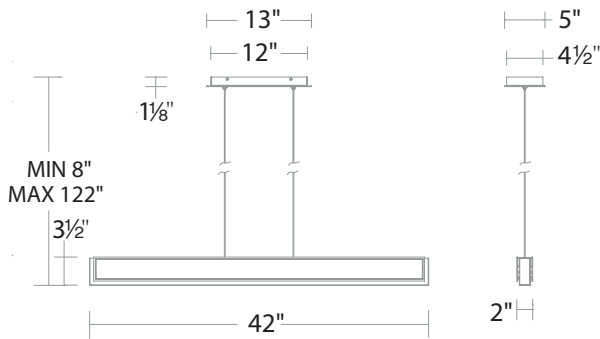

## LINE DRAWING

## SPECIFICATIONS

CRI	90
Dimming	ELV, 0-10V, TRIAC
Standards	ETL/cETL, Damp, Title 24

Model	Size	LED Color Temp	Finish	Voltage	Wattage	Weight	LED Lumens	Delivered Lumens
BPD47242	42"	3000K/3500K/4000K	<b>BK</b> Black	120-277V	30W	5 lb	1991	1848