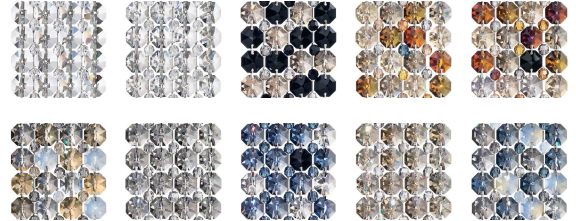

SWAROVSKI

L I G H T I N G

REFRAX - SCHONBEK

RE0409

Like rivers of diamonds, the striking forms of Refrax sparkle from within, evoking floating jewels beaming with light.

OPTIONS

Spectra Crystal (A), CRYSTALS FROM SWAROVSKI (S), CRYSTALS FROM SWAROVSKI (JAG), CRYSTALS FROM SWAROVSKI (OCE), CRYSTALS FROM SWAROVSKI (BOA), CRYSTALS FROM SWAROVSKI (TRA), CRYSTALS FROM SWAROVSKI (BLA), CRYSTALS FROM SWAROVSKI (BUL), CRYSTALS FROM SWAROVSKI (TK), Azurite Crystals from Swarovski (AZU)

Width/Length:	4in / 10cm
↕ Height:	9in / 23cm
↔ Depth/Extension:	4in / 10cm
↓ Chain Length:	72in / 183cm
⬇ Hang Weight:	2lbs / .9kg
Tier Count:	1
Light Source:	Halogen
Bulb Count:	1
Bulb Info:	(1) GU5.3, 50 MAX, MR16*
Notes:	Requires Low Voltage Mounting Hardware (Sold Separately)