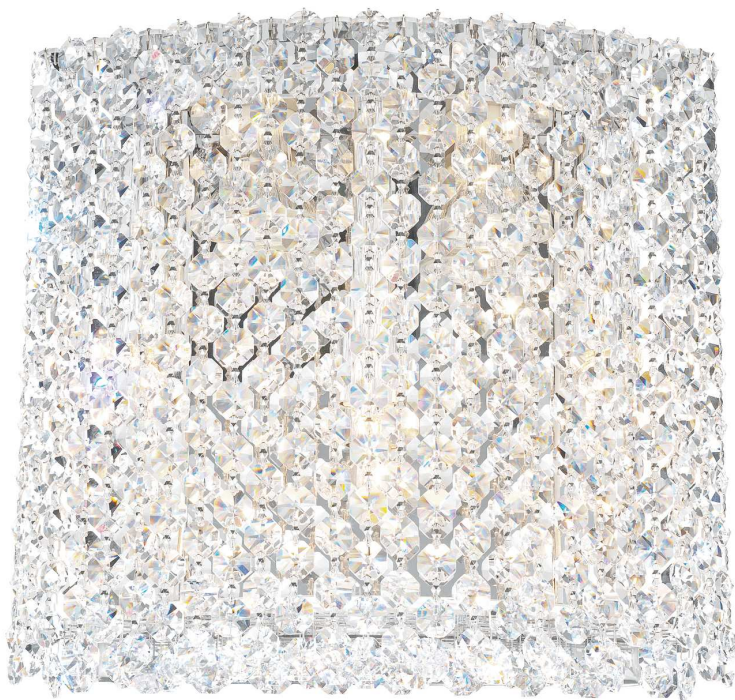

REFRAX - SCHONBEK

REW1009

Like rivers of diamonds, the striking forms of Refrax sparkle from within, evoking floating jewels beaming with light.

OPTIONS

Spectra Crystal (A), CRYSTALS FROM SWAROVSKI (S), CRYSTALS FROM SWAROVSKI (JAG), CRYSTALS FROM SWAROVSKI (OCE), CRYSTALS FROM SWAROVSKI (BOA), CRYSTALS FROM SWAROVSKI (TRA), CRYSTALS FROM SWAROVSKI (BLA), CRYSTALS FROM SWAROVSKI (BUL), CRYSTALS FROM SWAROVSKI (TK), Azurite Crystals from Swarovski (AZU)

Width/Length:	10in / 25cm
↕ Height:	9.5in / 24cm
↔ Depth/Extension:	3.5in / 9cm
🏠 Hang Weight:	5lbs / 2.3kg
Tier Count:	1
Light Source:	Halogen
Bulb Count:	5
Bulb Info:	(3) G9, 40 MAX, G9* (2) GU10, 50 MAX, GU10*