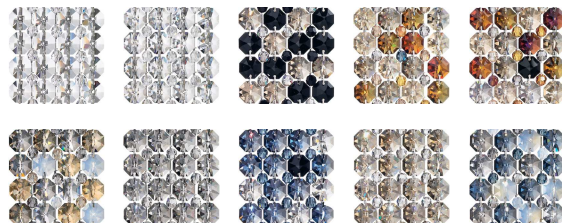

REFRAX - SCHONBEK

REW1009

Like rivers of diamonds, the striking forms of Refrax sparkle from within, evoking floating jewels beaming with light.

OPTIONS

Spectra Crystal (A), CRYSTALS FROM SWAROVSKI (S), CRYSTALS FROM SWAROVSKI (JAG), CRYSTALS FROM SWAROVSKI (OCE), CRYSTALS FROM SWAROVSKI (BOA), CRYSTALS FROM SWAROVSKI (TRA), CRYSTALS FROM SWAROVSKI (BLA), CRYSTALS FROM SWAROVSKI (BUL), CRYSTALS FROM SWAROVSKI (TK), Azurite Crystals from Swarovski (AZU)

Width/Length:	10in / 25cm
↕ Height:	9.5in / 24cm
↔ Depth/Extension:	3.5in / 9cm
🏠 Hang Weight:	5lbs / 2.3kg
Tier Count:	1
Light Source:	Halogen
Bulb Count:	5
Bulb Info:	(3) G9, 40 MAX, G9* (2) GU10, 50 MAX, GU10*