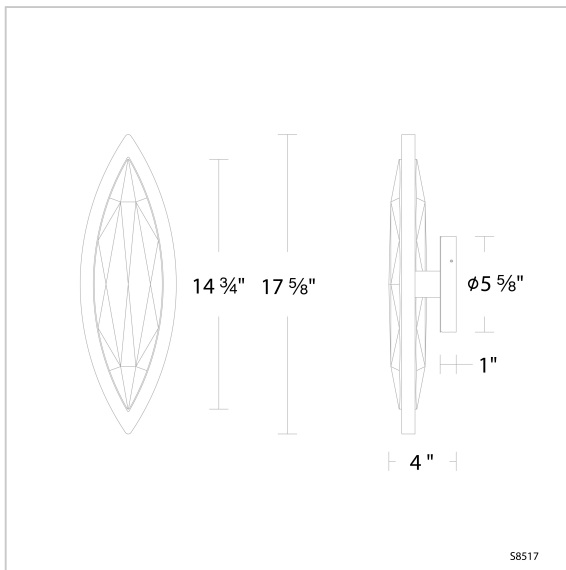

Marchesa

S8517

LINE DRAWING

DESCRIPTION

Immerse yourself in the enchanting allure of Marchesa, a brilliant embodiment of the romance, passion and regal elegance associated with the coveted marquis cut diamond. An exquisite Optic Crystal centerpiece surrounded by aged brass bands sparkles from light cast through a Radiance™ Crystal Dust diffuser, evoking the opulence of a magnificent jewelry setting.

FEATURES

- Illuminated faceted Optic Crystal
- Radiance™ Crystal Dust diffuser
- 4CCT adjustability switch. Set from 3000K/3500K/4000K/5000K
- Can be mounted on ceiling or wall vertically or upside down
- Driver concealed within the fixture

CRYSTAL OPTIONS

Radiance
Crystal Dust
(RD)

FINISH OPTIONS

Aged Brass
(-700)

SPECIFICATIONS

Light Source	LED
CRI	90
Dimming	ELV, Triac
Standards	ETL/cETL

Model	Finish	Crystal	Size	CCT	Weight	Voltage	Wattage	LED Lumens	Delivered Lumens
S8517	- 700	RD	17"	3000K/3500K/ 4000K/5000K	9.79lbs	120/277V	21W	420	Up To 380.9