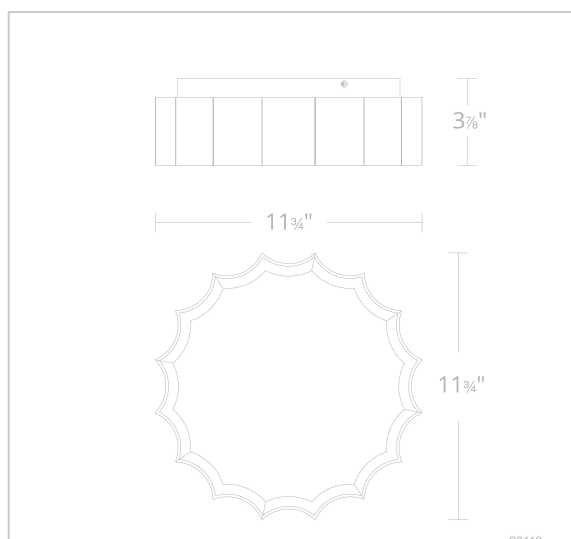

Tarte

S8412

LINE DRAWING

DESCRIPTION

Behold the understated opulence of Tarte, whose delicately ruffled golden frame lends an air of refined simplicity. Light sources within cast a mesmerizing glow through the flat Radiance™ Crystal Dust shade, reflecting illumination into an intricate tapestry of jewel-like patterns.

Aged Brass
(-700)

SPECIFICATIONS

Light Source	LED
CRI	90
Dimming	ELV, Triac
Standards	ETL/cETL, Title 24

Model	Finish	Crystal	Size	CCT	Weight	Voltage	Wattage	LED Lumens	Delivered Lumens
S8412	- 18 - 700	RD	12"	3000K/3500K/ 4000K/5000K	6.1lbs	120V	28W	2400	Up To 1260