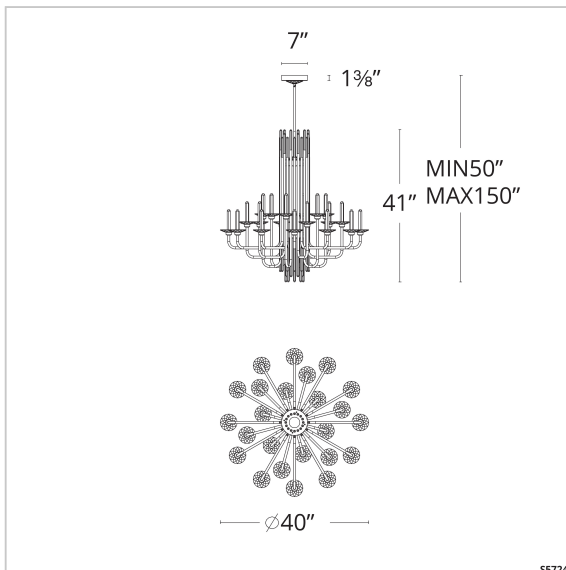

Calliope

S5724

LINE DRAWING

DESCRIPTION

Transform any setting into an enchanting realm with the Calliope. Candlesticks crafted from faceted Optic Crystal columns are brought to life by the tender glow of concealed LEDs, casting a romantic aura that dances both above and below. Exquisitely wrought metallic arms gracefully unfurl in a sinuous, artful embrace, culminating in a majestic central column accented with spears of Optic Crystal whose sparkling facets catch and reflect the light.

FEATURES

- Exquisite Optic Crystal candlesticks are illuminated by built in color temperature adjustable LED technology.
- Beautifully handcrafted wrought metal arms surround a dense center column.
- Optic Crystal spikes elegantly protrude from the top and bottom creating an exquisite dance of light.
- Three 12" and one 6" down rods included (additional sold separately)
- Can be mounted on a sloped ceiling.
- Driver concealed within the fixture

LED
ETL/cETL, Title 24

Model	Finish	Crystal	Size	CCT	Weight	Voltage	Wattage	LED Lumens	Delivered Lumens
S5724	- 18 - 709 - 710	O	40"	3000K/3500K/ 4000K	75lbs	120-277V	27.5W	2200	Up To 1760

Example: S5724-7100