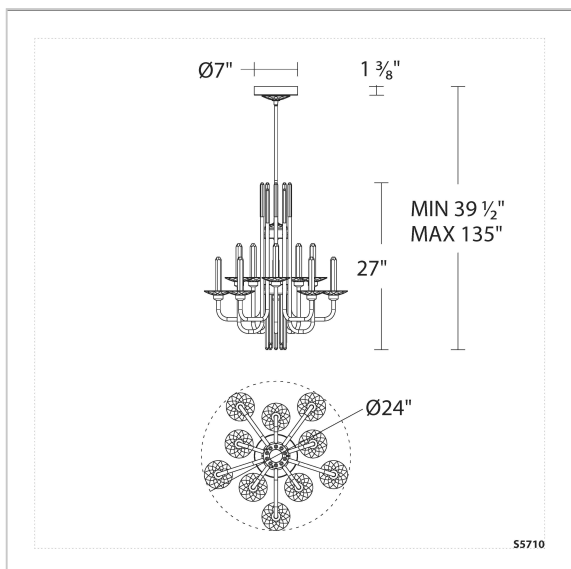

Calliope

S5710

LINE DRAWING

DESCRIPTION

Transform any setting into an enchanting realm with the Calliope. Candlesticks crafted from faceted Optic Crystal columns are brought to life by the tender glow of concealed LEDs, casting a romantic aura that dances both above and below. Exquisitely wrought metallic arms gracefully unfurl in a sinuous, artful embrace, culminating in a majestic central column accented with spears of Optic Crystal whose sparkling facets catch and reflect the light.

FEATURES

- Exquisite Optic Crystal candlesticks are illuminated by built in color temperature adjustable LED technology.
- Beautifully handcrafted wrought metal arms surround a dense center column.
- Optic Crystal spikes elegantly protrude from the top and bottom creating an exquisite dance of light.
- Driver concealed within the fixture

Model	Finish	Crystal	Size	CCT	Weight	Voltage	Wattage	LED Lumens	Delivered Lumens
S5710	- 18 - 709 - 710	O	"	3000K/3500K/ 4000K	0lbs	120-277V			Up To

Example: S5710-7100