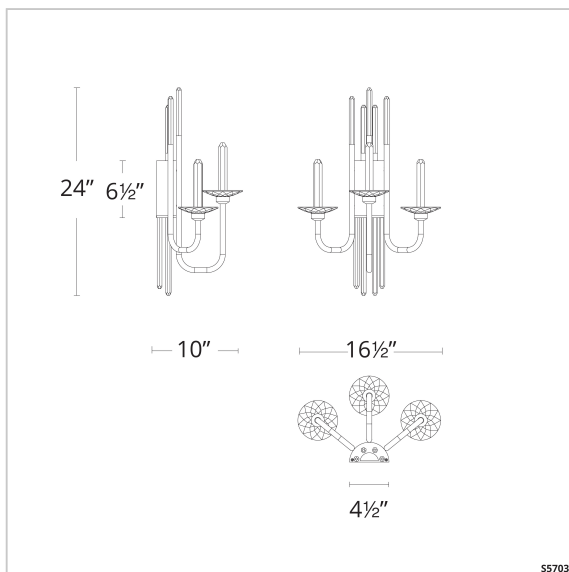

### LINE DRAWING

### SPECIFICATIONS

<b>Light Source</b>	LED
<b>Standards</b>	ETL/cETL, Title 24

Model	Finish	Crystal	Size	CCT	Weight	Voltage	Wattage	LED Lumens	Delivered Lumens
S5703	- 18 - 709 - 710	O	24"	3000K/3500K/ 4000K	10lbs	120/277V	11W	880	Up To 704