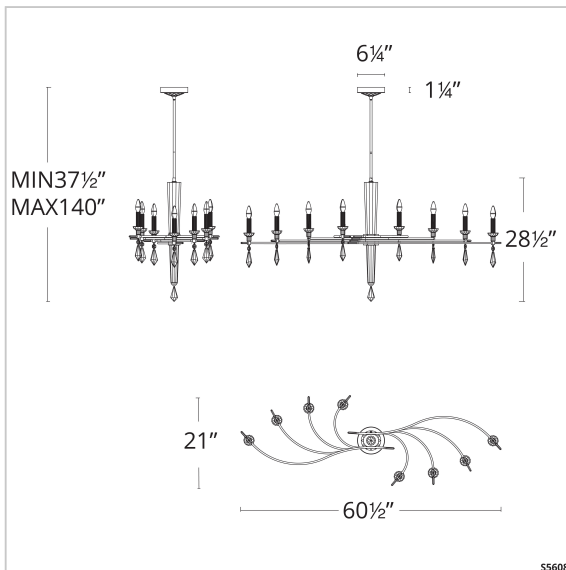

Tempest

S5608

LINE DRAWING

DESCRIPTION

Elegantly arching, handcrafted metal arms intertwine in a dance of sheer beauty, their every curve and sweep imbued with the essence of romance. Adorned by a sparkling Radiance™ Crystal column and delicate Radiance™ Crystal teardrops, Tempest is a symbol of passion and longing, with a faceted drop as the crowning jewel. The embrace of pressed crystal bobeches nestled within gleaming metal candle slips evokes the timeless allure of a vintage romance.

AVAILABLE TRIM

Radiance
Crystal
(R)

AVAILABLE FINISHES

Soft
Silver/Black
(-710/18)

Soft
Gold/Black
(-709/18)

SPECIFICATIONS

Light Source	Incandescent
Standards	UL/cUL

REPLACEMENT PARTS

-

Model	Finish	Crystal	# of Lights	Voltage	Height	Width	Length	Weight
S5608	- 709/18 - 710/18	R	8 Light	120V	29"	61"	21"	17lbs

Example: S5608-710/18R