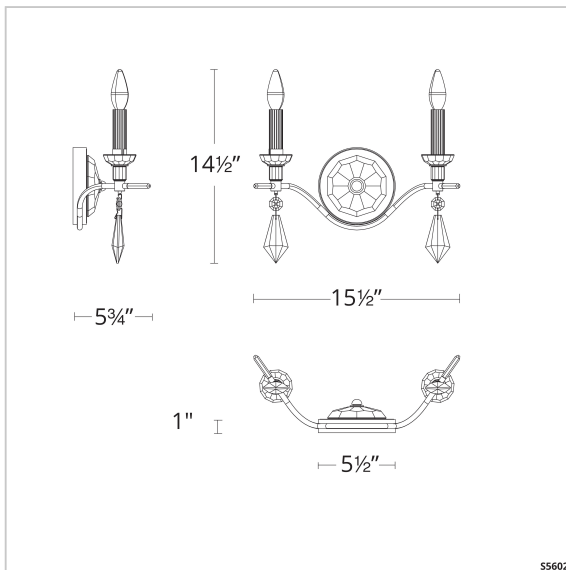

## LINE DRAWING

## REPLACEMENT PARTS

-

Model	Finish	Crystal	# of Lights	Voltage	Height	Width	Length	Weight
S5602	- 709/18 - 710/18	R	2 Light	120V	15"	16"	6"	4lbs

Example: S5602-709/18R

Tempest

schonbek.com  
Phone (800) 836.1892 | Fax: (518) 563.4228