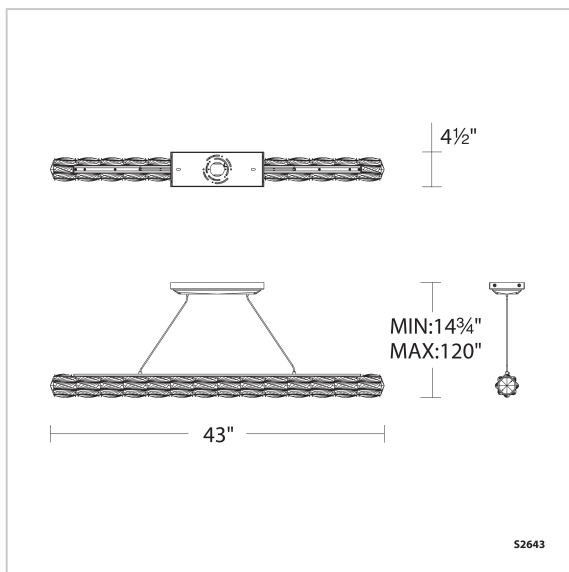

Verve LED

S2643

LINE DRAWING

DESCRIPTION

Generating an energizing presence, cylinders of Radiance Crystal baguettes are stacked and illuminated with powerful LEDs that may be adjusted for color temperature to enhance interior furnishings. Verve is well tailored and dazzling to behold.

FEATURES

- Driver concealed within the fixture

CRYSTAL OPTIONS

Radiance
Crystal
(R)

FINISH OPTIONS

Polished
Stainless
Steel
(-401)

SPECIFICATIONS

Light Source Standards	LED ETL/cETL, Title 24
------------------------	---------------------------

Model	Finish	Crystal	Size	CCT	Weight	Voltage	Wattage	LED Lumens	Delivered Lumens
S2643	- 401	R	43"	3000K/3500K/ 4000K	12.8lbs	120/277V	42W	3450	Up To 3107

Example: S2643-401R