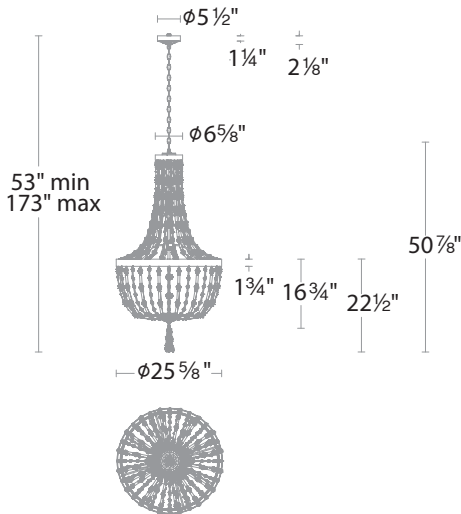

Project: _____
 Location: _____
 Fixture Type: _____
 Catalog Number: _____

AVAILABLE TRIM

Optic Crystal (0)

AVAILABLE FINISHES

Antique Silver (48)

Heirloom Gold (22)

Black (51)

LINE DRAWING

FEATURES

- Touch switch on fixture for color temperature adjustability. Switch from 3000K/3500K/4000K.
- A proprietary 120/277V driver concealed within the canopy.
- Can be mounted on a sloped ceiling
- Comes with 40-inches of chain

SPECIFICATIONS

CRI	90
Dimming	ELV, TRIAC
Standards	ETL/cETL, Damp, Title 24

Model	Size	LED Color Temp	Finish	Voltage	Wattage	Weight	LED Lumens	Delivered Lumens
S2826	26"	3000K/3500K/4000K	Antique Pewter (47) Heirloom Gold (22) Black (51)	120/277V	38W	30 lb	3420	1642