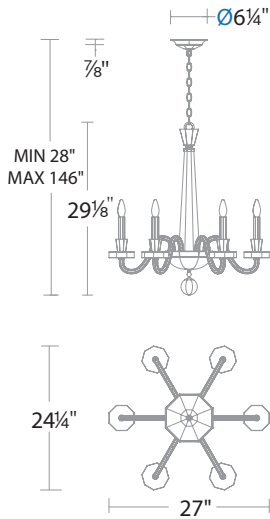

## LINE DRAWING

## FEATURES

- Comes with 40-inches of chain
- Uses six 60 watt max, 25 watt equivalent recommended candelabra base bulbs (not included)
- Sloped ceiling adaptable