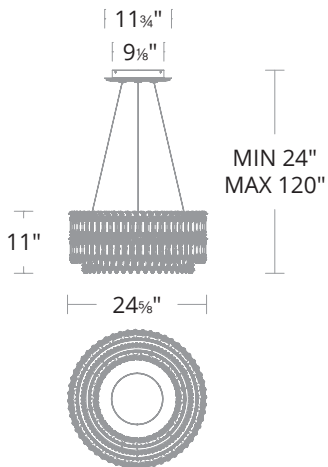

LINE DRAWING

DESCRIPTION

Travel to a paradise of natural splendor. Inspired by the zen of dense bamboo forests, Tahitian is ideal for upscale dining and entertaining spaces. The built-in adjustable LEDs offer your choice of 3000K, 3500K and 4000K color temperature illumination. Offered in heirloom gold, black and antique silver.

FEATURES

- Touch switch on fixture for color temperature adjustability. Switch from 3000K/3500K/4000K.
- Thin powered aircraft cables provide an ultra clean look for adjustable suspension height
- A proprietary universal 120V-220V-277V driver concealed within the canopy.
- Can be mounted on a sloped ceiling

SPECIFICATIONS

CRI	90
Dimming	ELV, 0-10V, TRIAC
Standards	ETL/cETL, Damp, Title 24

Model	Size	LED Color Temp	Finish	Voltage	Wattage	Weight	LED Lumens	Delivered Lumens
S8124	25"	3000K/3500K/4000K	Antique Silver (48) Heirloom Gold (22) Black (51)	120-277V	86W	56 lb	8170	4738

Example: S8124-220