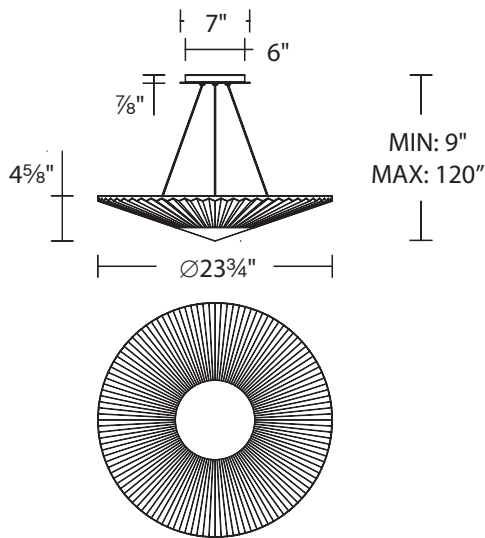

AVAILABLE FINISHES

Aged Brass (700)

Chrome (702)

LINE DRAWING

DESCRIPTION

Calming and prescient, Origami proffers a simple elegance. Folds in the patterned Schonbek handcut crystal glass shade illuminate as prisms to bend light. Integral LEDs discreetly offer generous indirect illumination from behind a reflector plate finished in luxurious Aged Brass or Chrome.

SPECIFICATIONS

CRI	90
Dimming	ELV, TRIAC
Standards	ETL/cETL, Damp, Title 24

Model	Size	LED Color Temp	Finish	Voltage	Wattage	Weight	LED Lumens	Delivered Lumens
S7224	24"	3000K/3500K/4000K	Aged Brass (700) Chrome (702)	120/277V	27W	29 lb	635	529