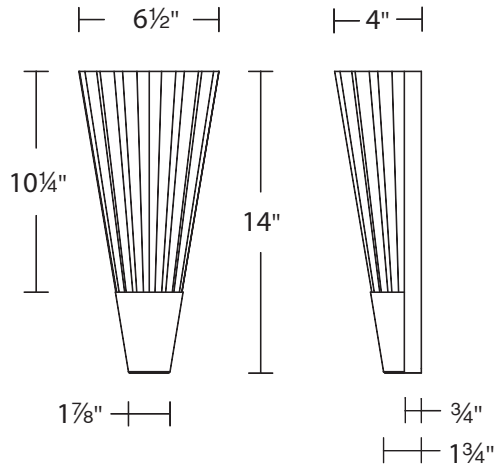

AVAILABLE FINISHES

Aged Brass (700)

Chrome (702)

LINE DRAWING

DESCRIPTION

Calming and prescient, Origami proffers a simple elegance. Folds in the patterned Schonbek handcut crystal glass shade illuminate as prisms to bend light. Integral LEDs discreetly offer generous indirect illumination from behind a reflector plate finished in luxurious Aged Brass or Chrome.

REPLACEMENT PARTS

- RPL-GLA-7214 - Crystal Glass

Model	Size	LED Color Temp	Finish	Voltage	Wattage	Weight	LED Lumens	Delivered Lumens
S7214	14"	3000K/3500K/4000K	Aged Brass (700) Chrome (702)	120/277V	14W	7 lb	275	229