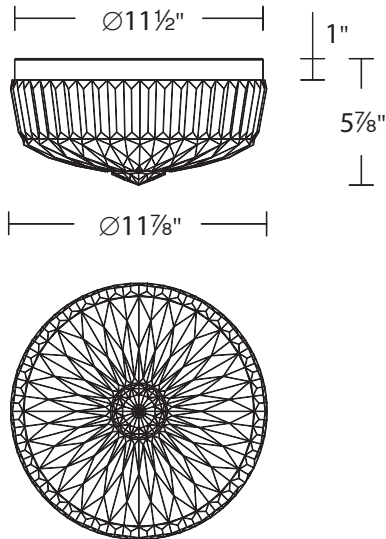

REGINA

S6812

Project:

Location:

Fixture Type:

Catalog Number:

AVAILABLE TRIM

Heritage (H)

AVAILABLE FINISHES

Polished Nickel (701)

LINE DRAWING

DESCRIPTION

Lavish and contemporary. Like Breakfast at Tiffany's, this lavish handcut crystal LED ceiling luminaire celebrates glamour of Hollywood's Golden Days with stunning illumination and decorative elegance.

SPECIFICATIONS

CRI	90
Dimming	ELV, 0-10V, TRIAC
Standards	ETL/cETL, Damp, Title 24

REPLACEMENT PARTS

- RPL-GLA-6812 - Crystal Glass

Model	Size	LED Color Temp	Finish	Voltage	Wattage	Weight	LED Lumens	Delivered Lumens
S6812	12"	3000K/3500K/4000K	Polished Nickel (701)	120-277V	34W	15 lb	3400	2389