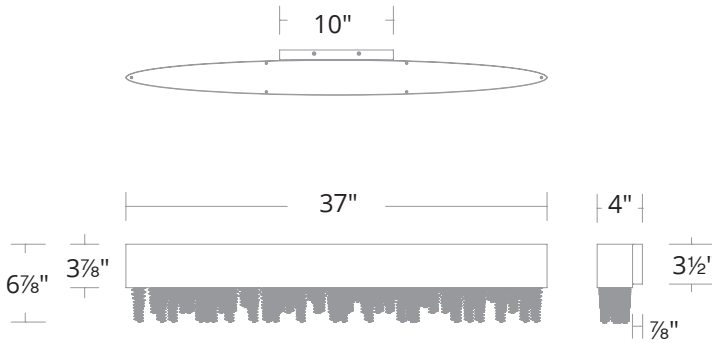

LINE DRAWING

DESCRIPTION

A breathtaking composition that is both sentimental and soothing. Soleil is a sleek, modern wall luminaire dripping with Schonbek optic crystal strands of varying lengths suggestive of melodic scales. State of the art LEDs deliver robust illumination with energy efficiency and exceptional quality on surfaces below. Three finishes include Aged Brass, Polished Nickel and Black. Built-in adjustable LEDs illuminate with your choice of 3000K, 3500K or 4000K color temperature light.

FEATURES

- Built in color temperature adjustability. Switch from 3000K/3500K/4000K.
- A proprietary universal 120V-220V-277V driver concealed within the canopy
- Up and down illumination.

SPECIFICATIONS

CRI	90
Dimming	ELV, 0-10V, TRIAC
Standards	ETL/cETL, Damp, Title 24, ADA

Model	Size	LED Color Temp	Finish	Voltage	Wattage	Weight	LED Lumens	Delivered Lumens
S3537	37"	3000K/3500K/4000K	Aged Brass (700) Black (18) Polished Nickel (701)	120-277V	35W	12 lb	3150	1698

Example: S3537-7000