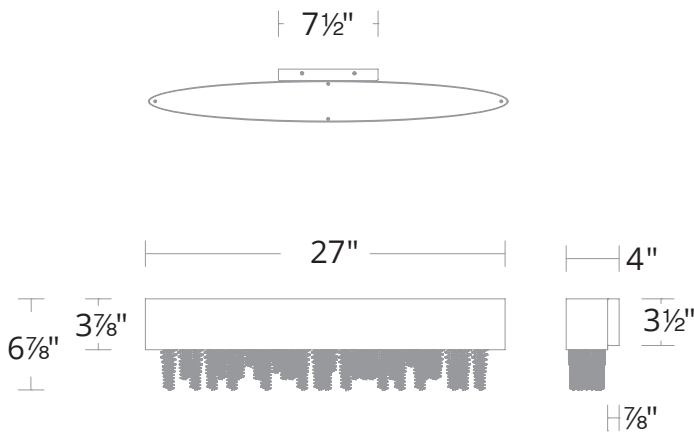

Project: _____
 Location: _____
 Fixture Type: _____
 Catalog Number: _____

AVAILABLE TRIM

Optic Crystal (O)

AVAILABLE FINISHES

Aged Brass (700)

Black (18)

Polished Nickel (701)

LINE DRAWING

Model	Size	LED Color Temp	Finish	Voltage	Wattage	Weight	LED Lumens	Delivered Lumens
S3527	27"	3000K/3500K/4000K	Aged Brass (700) Black (18) Polished Nickel (701)	120-277V	25W	8 lb	2250	1213

Example: S3527-7000