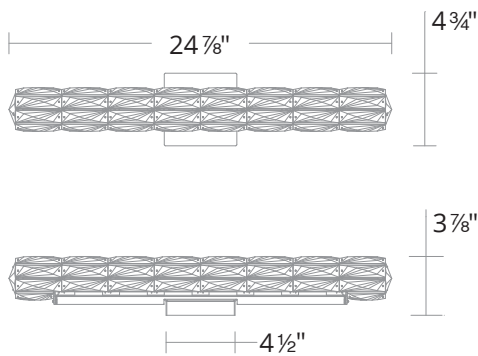

AVAILABLE FINISHES

Polished Stainless Steel (401)

LINE DRAWING

DESCRIPTION

Elevate with contemporary luxury. Simplicity in form and adorned with the highest quality faceted European crystals, Verve LED deserves the most advanced LED technology. Position vertically or horizontally. Adjust between 3000K, 3500K and 4000K color temperature illumination.

FEATURES

- Built in color temperature adjustability. Switch from 3000K/3500K/4000K.
- A proprietary 120/277V driver concealed within the canopy.
- Can be mounted on wall in all orientations

SPECIFICATIONS