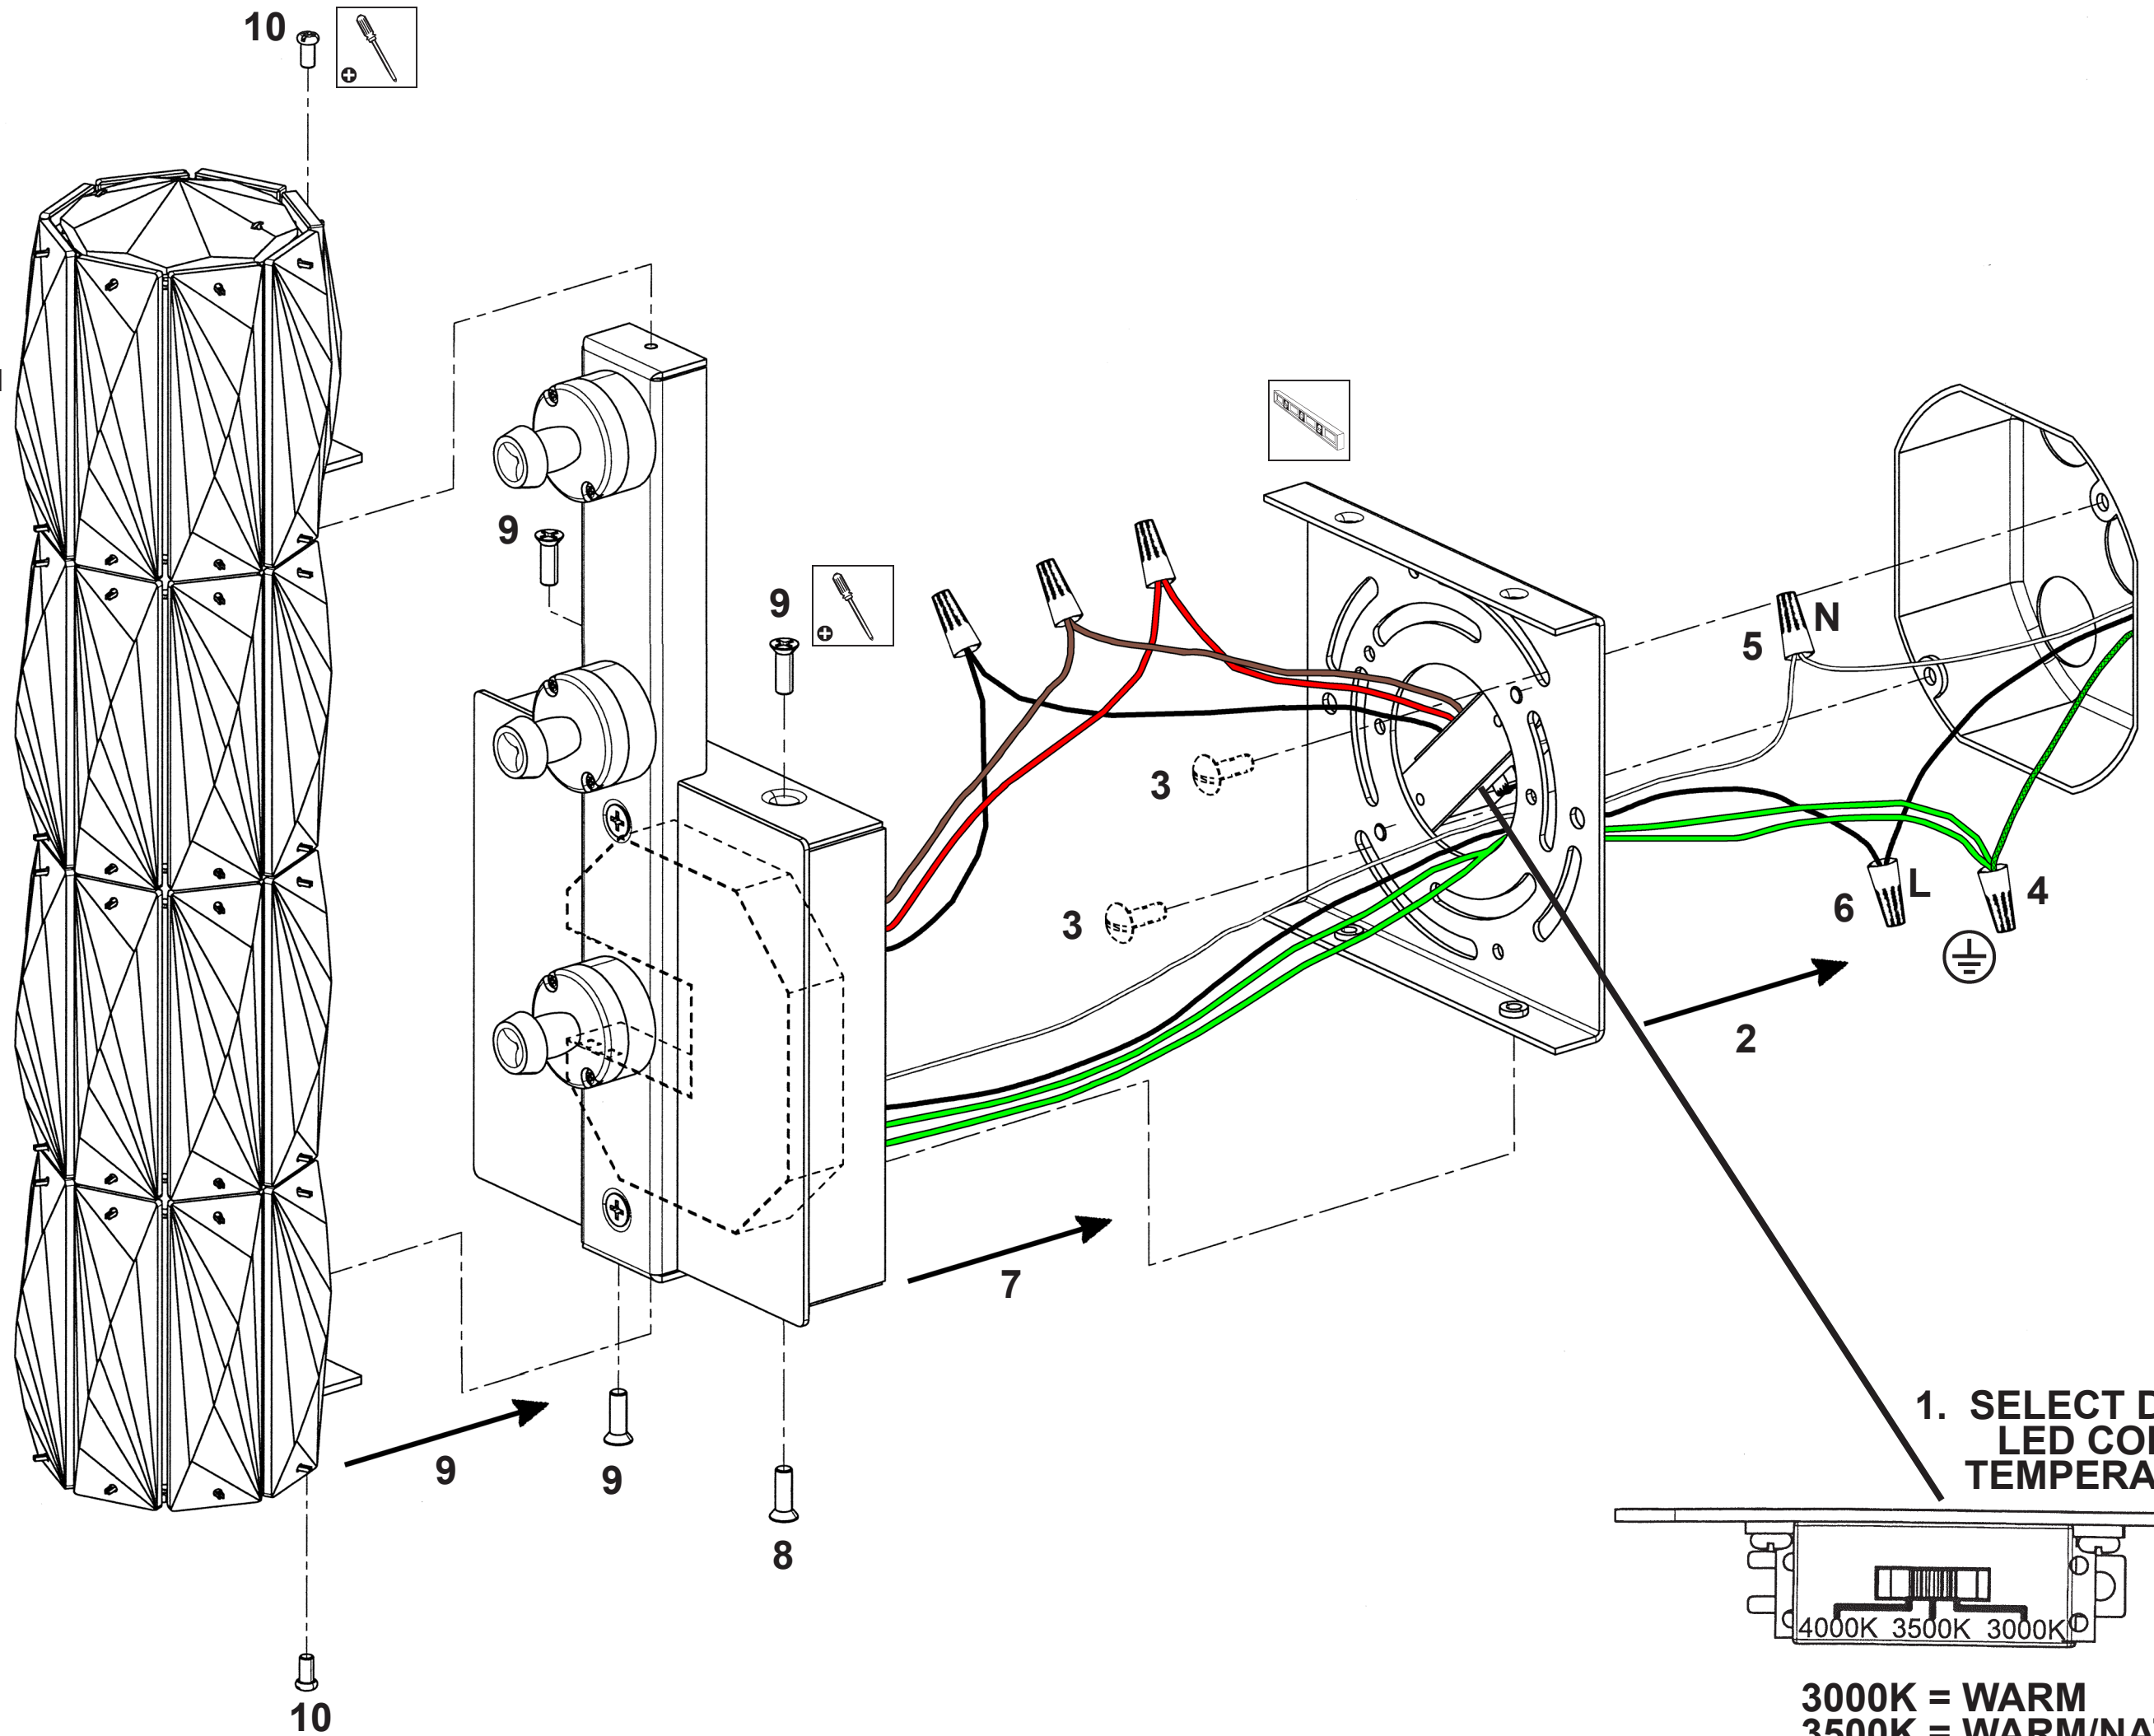

VERVE S2613- __ __ H

THIS DESIGN IS THE PROPRIETARY TRADE DRESS/TRADemark OF W SCHONBEK LLC.

SCHONBEK
*Signature*TM

SCHONBEK
*Signature*TM

87/715/1SH

1. SELECT DESIRED LED COLOR TEMPERATURE

3000K = WARM
 3500K = WARM/NATURAL
 4000K = NATURAL