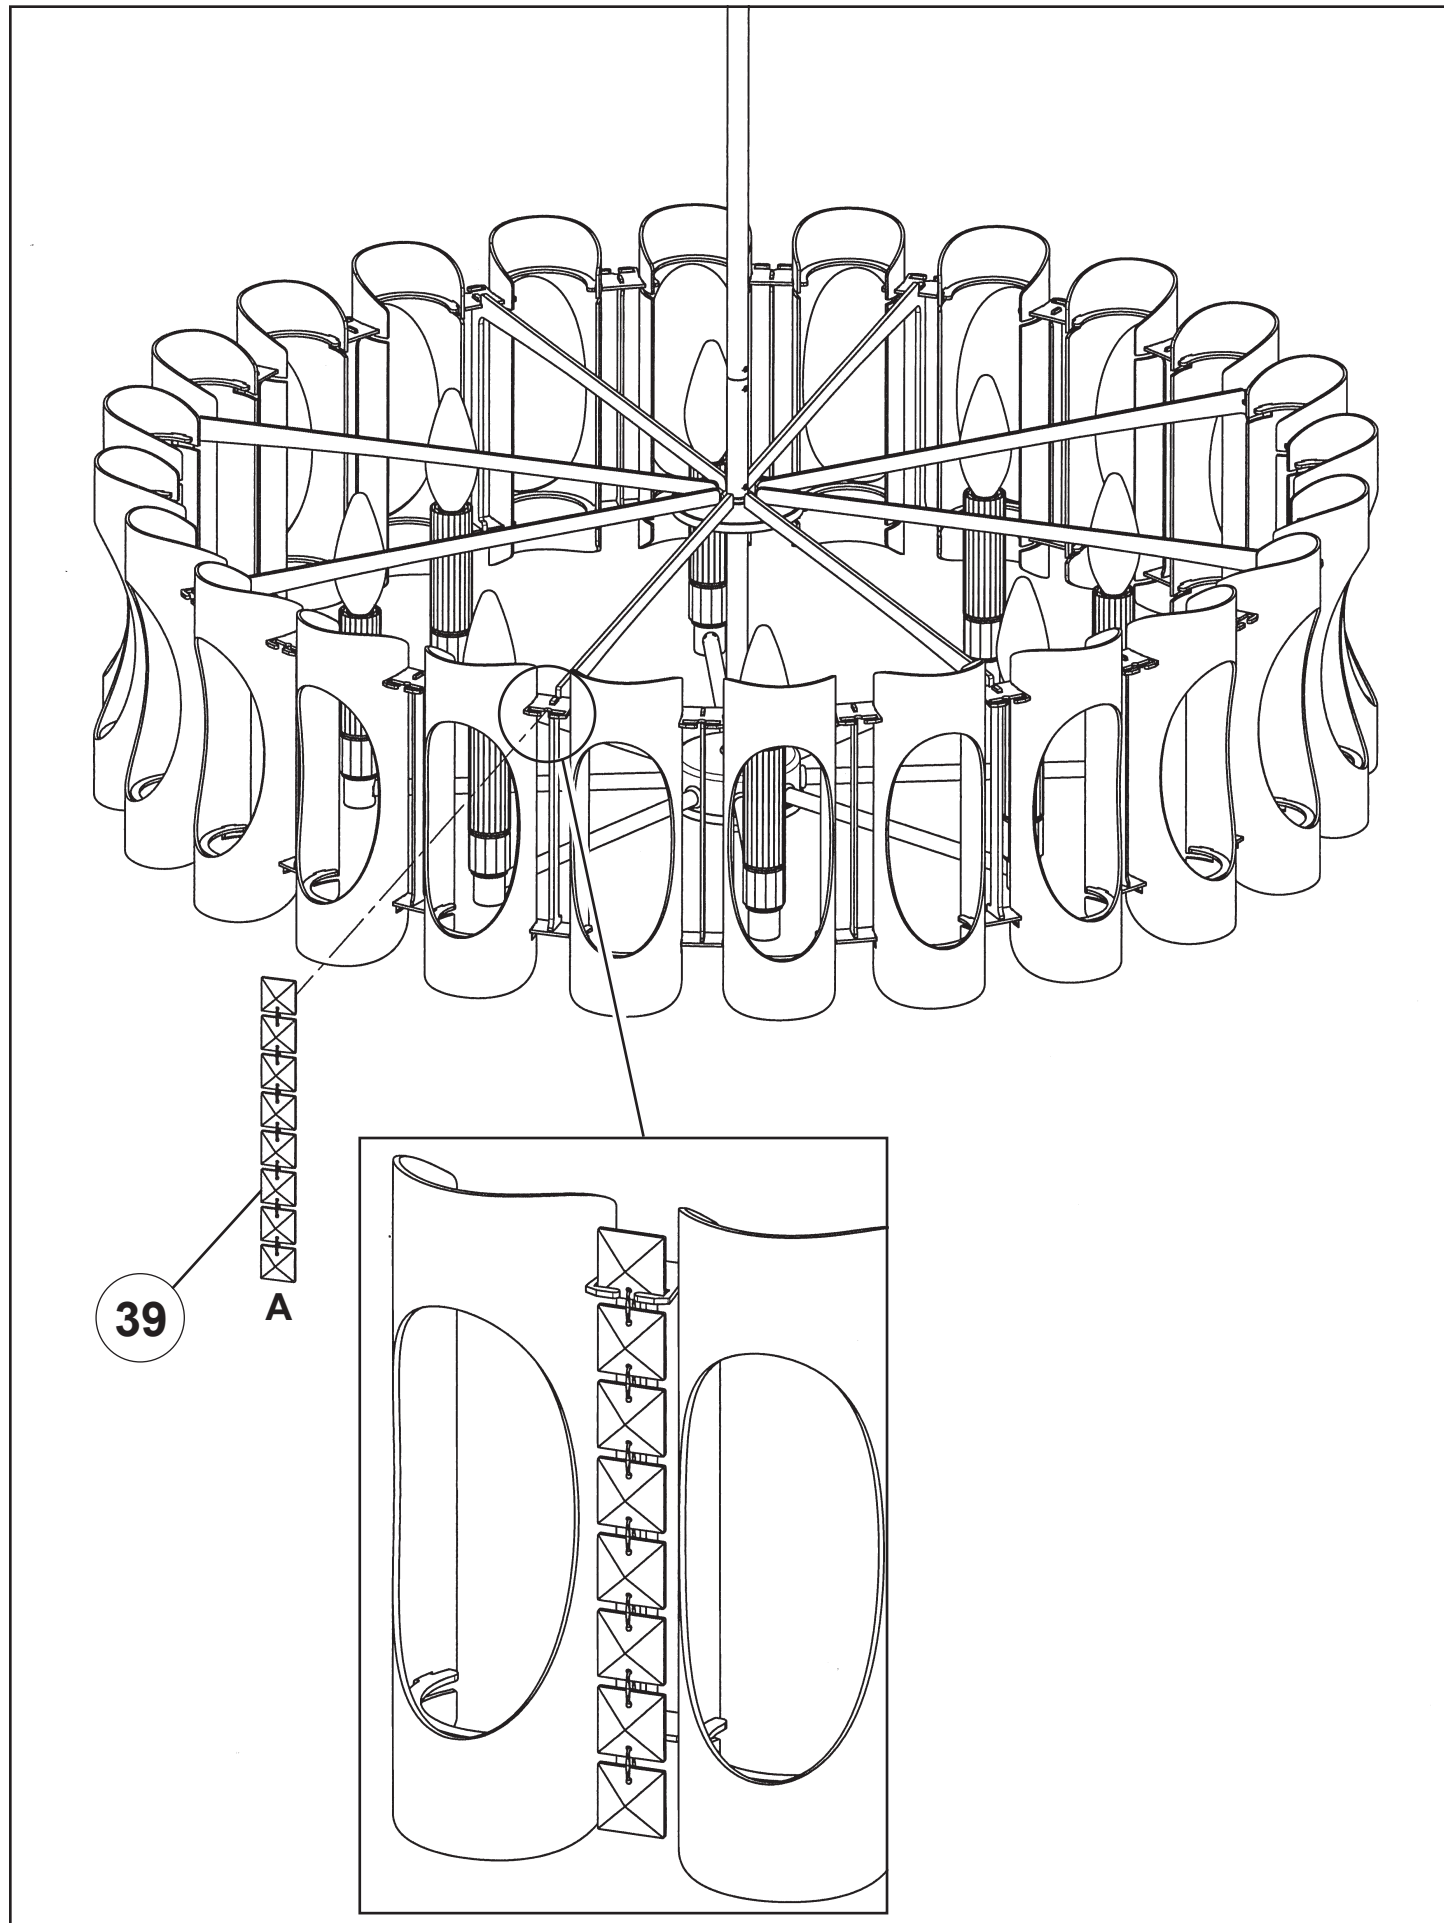

SCHONBEK

1870

TWILIGHT

MR1008N- __ __ H

THIS DESIGN IS THE PROPRIETARY TRADE DRESS/TRADEMARK OF SWAROVSKI LIGHTING, LTD.

8 Lights
Diameter: 31"
Height: 8-1/2"
Hanging Weight: 29lbs.

SCHONBEK

1870

1

1 X  : 11384-**