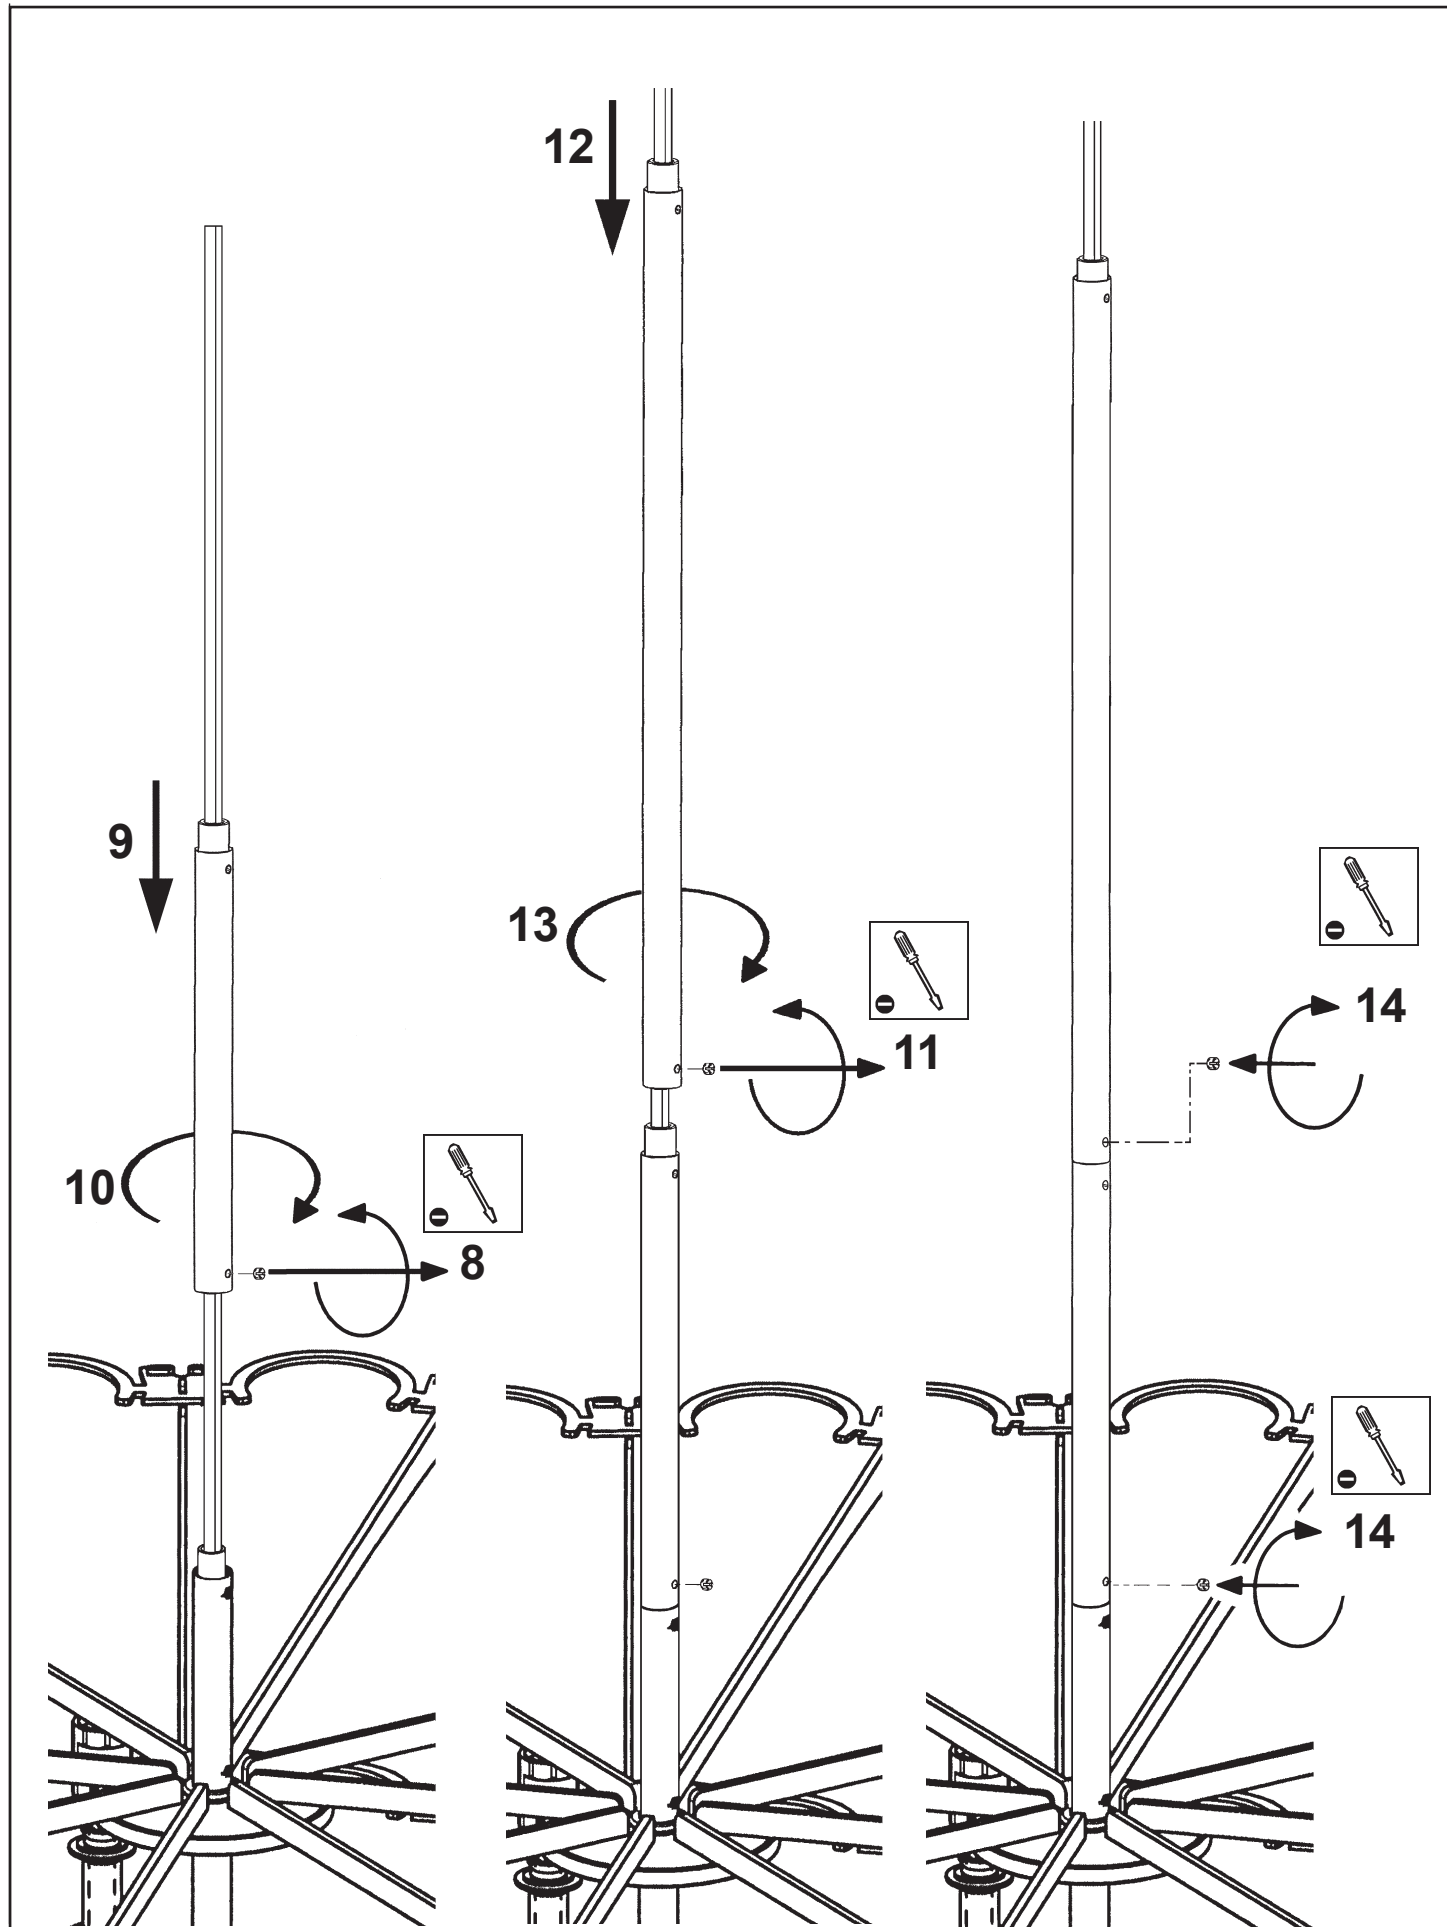

SCHONBEK

1870

TWILIGHT

MR1008N- __ __ H

THIS DESIGN IS THE PROPRIETARY TRADE DRESS/TRADEMARK OF SWAROVSKI LIGHTING, LTD.

8 Lights
Diameter: 31"
Height: 8-1/2"
Hanging Weight: 29lbs.

SCHONBEK

1870

1

1 X  : 11384-**