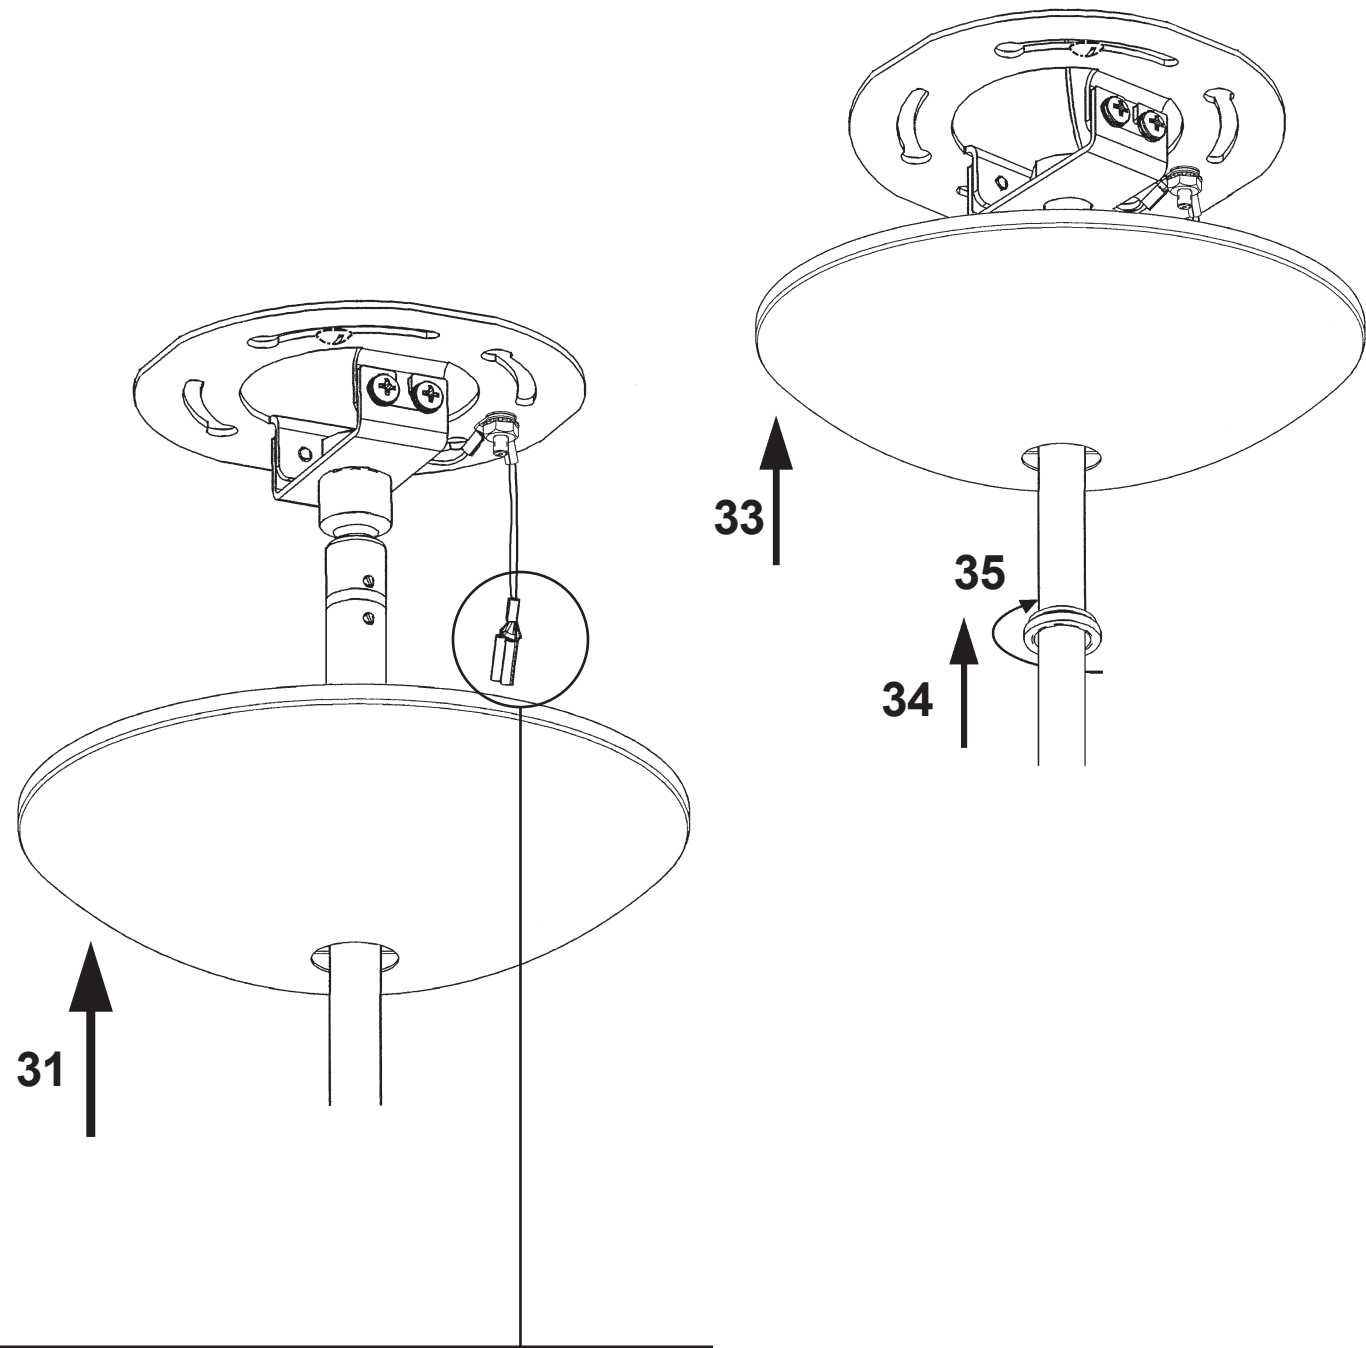

SCHONBEK

1870

TWILIGHT

MR1008N- __ __ H

THIS DESIGN IS THE PROPRIETARY TRADE DRESS/TRADEMARK OF SWAROVSKI LIGHTING, LTD.

8 Lights
Diameter: 31"
Height: 8-1/2"
Hanging Weight: 29lbs.

SCHONBEK

1870

1

1 X  : 11384-**