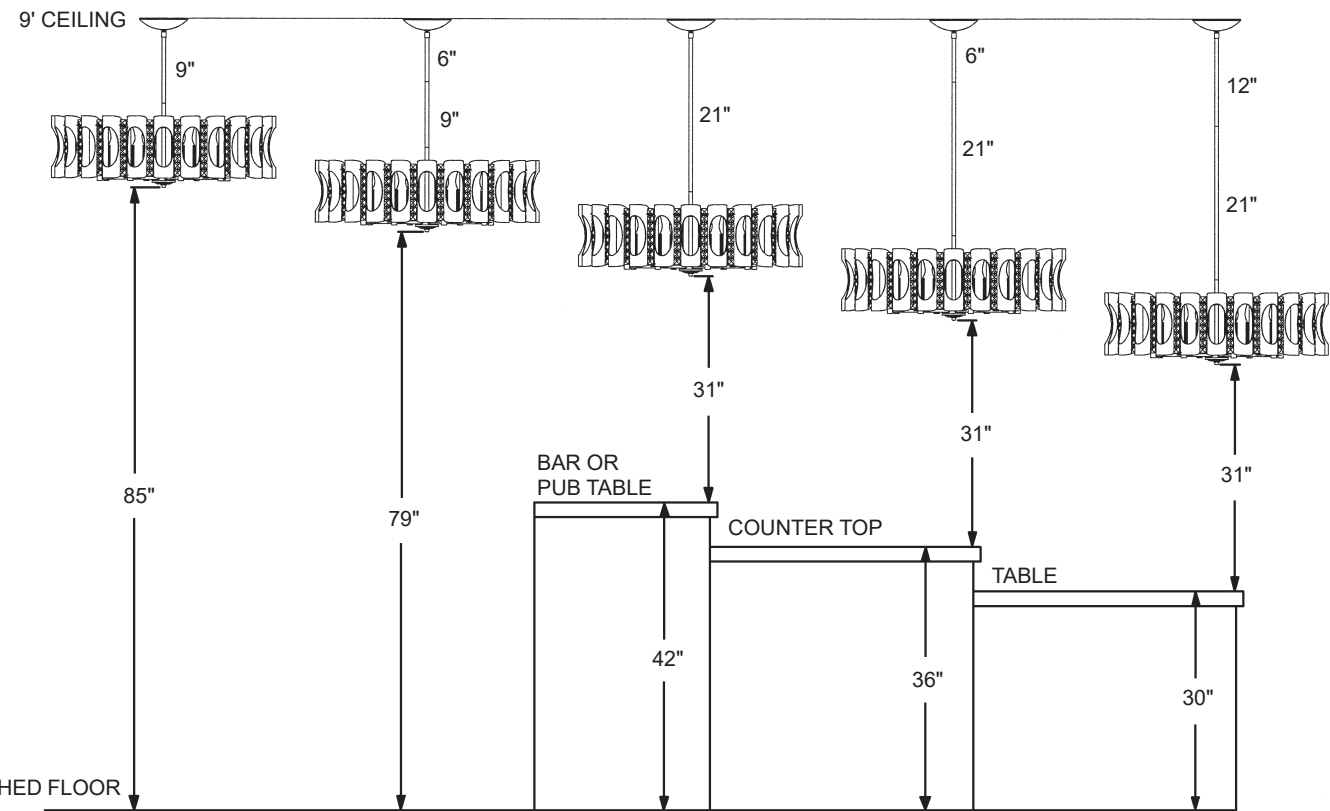

SCHONBEK

1870

TWILIGHT

MR1008N- __ __ H

THIS DESIGN IS THE PROPRIETARY TRADE DRESS/TRADEMARK OF SWAROVSKI LIGHTING, LTD.

8 Lights
Diameter: 31"
Height: 8-1/2"
Hanging Weight: 29lbs.

SCHONBEK

1870

1

1 X  : 11384-**