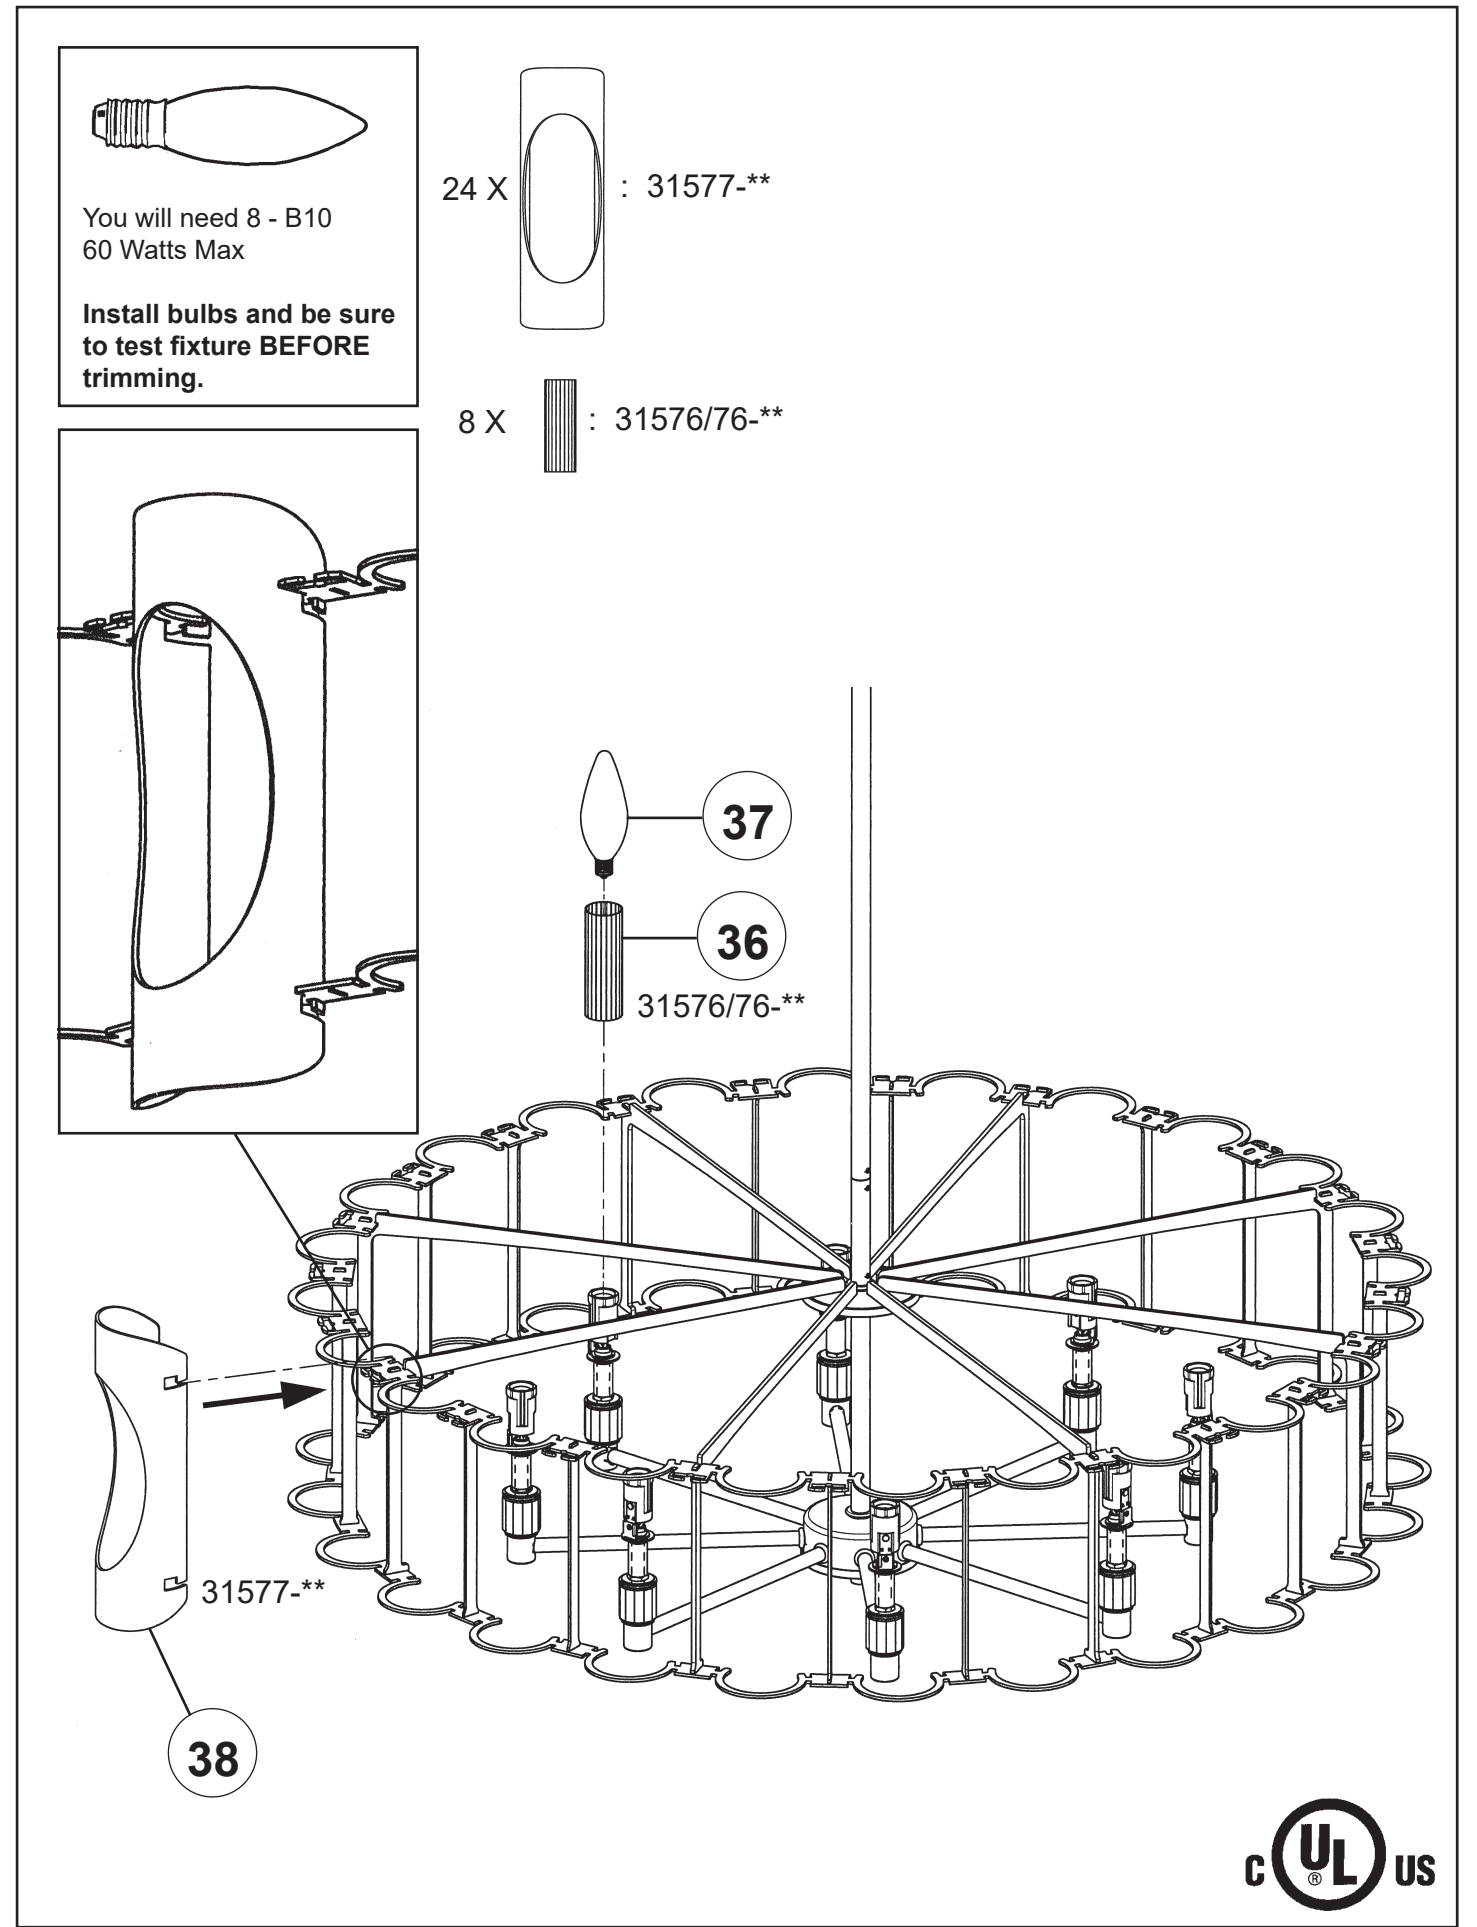

SCHONBEK

1870

TWILIGHT

MR1008N- __ __ H

THIS DESIGN IS THE PROPRIETARY TRADE DRESS/TRADEMARK OF SWAROVSKI LIGHTING, LTD.

8 Lights
Diameter: 31"
Height: 8-1/2"
Hanging Weight: 29lbs.

SCHONBEK

1870

1

1 X  : 11384-**