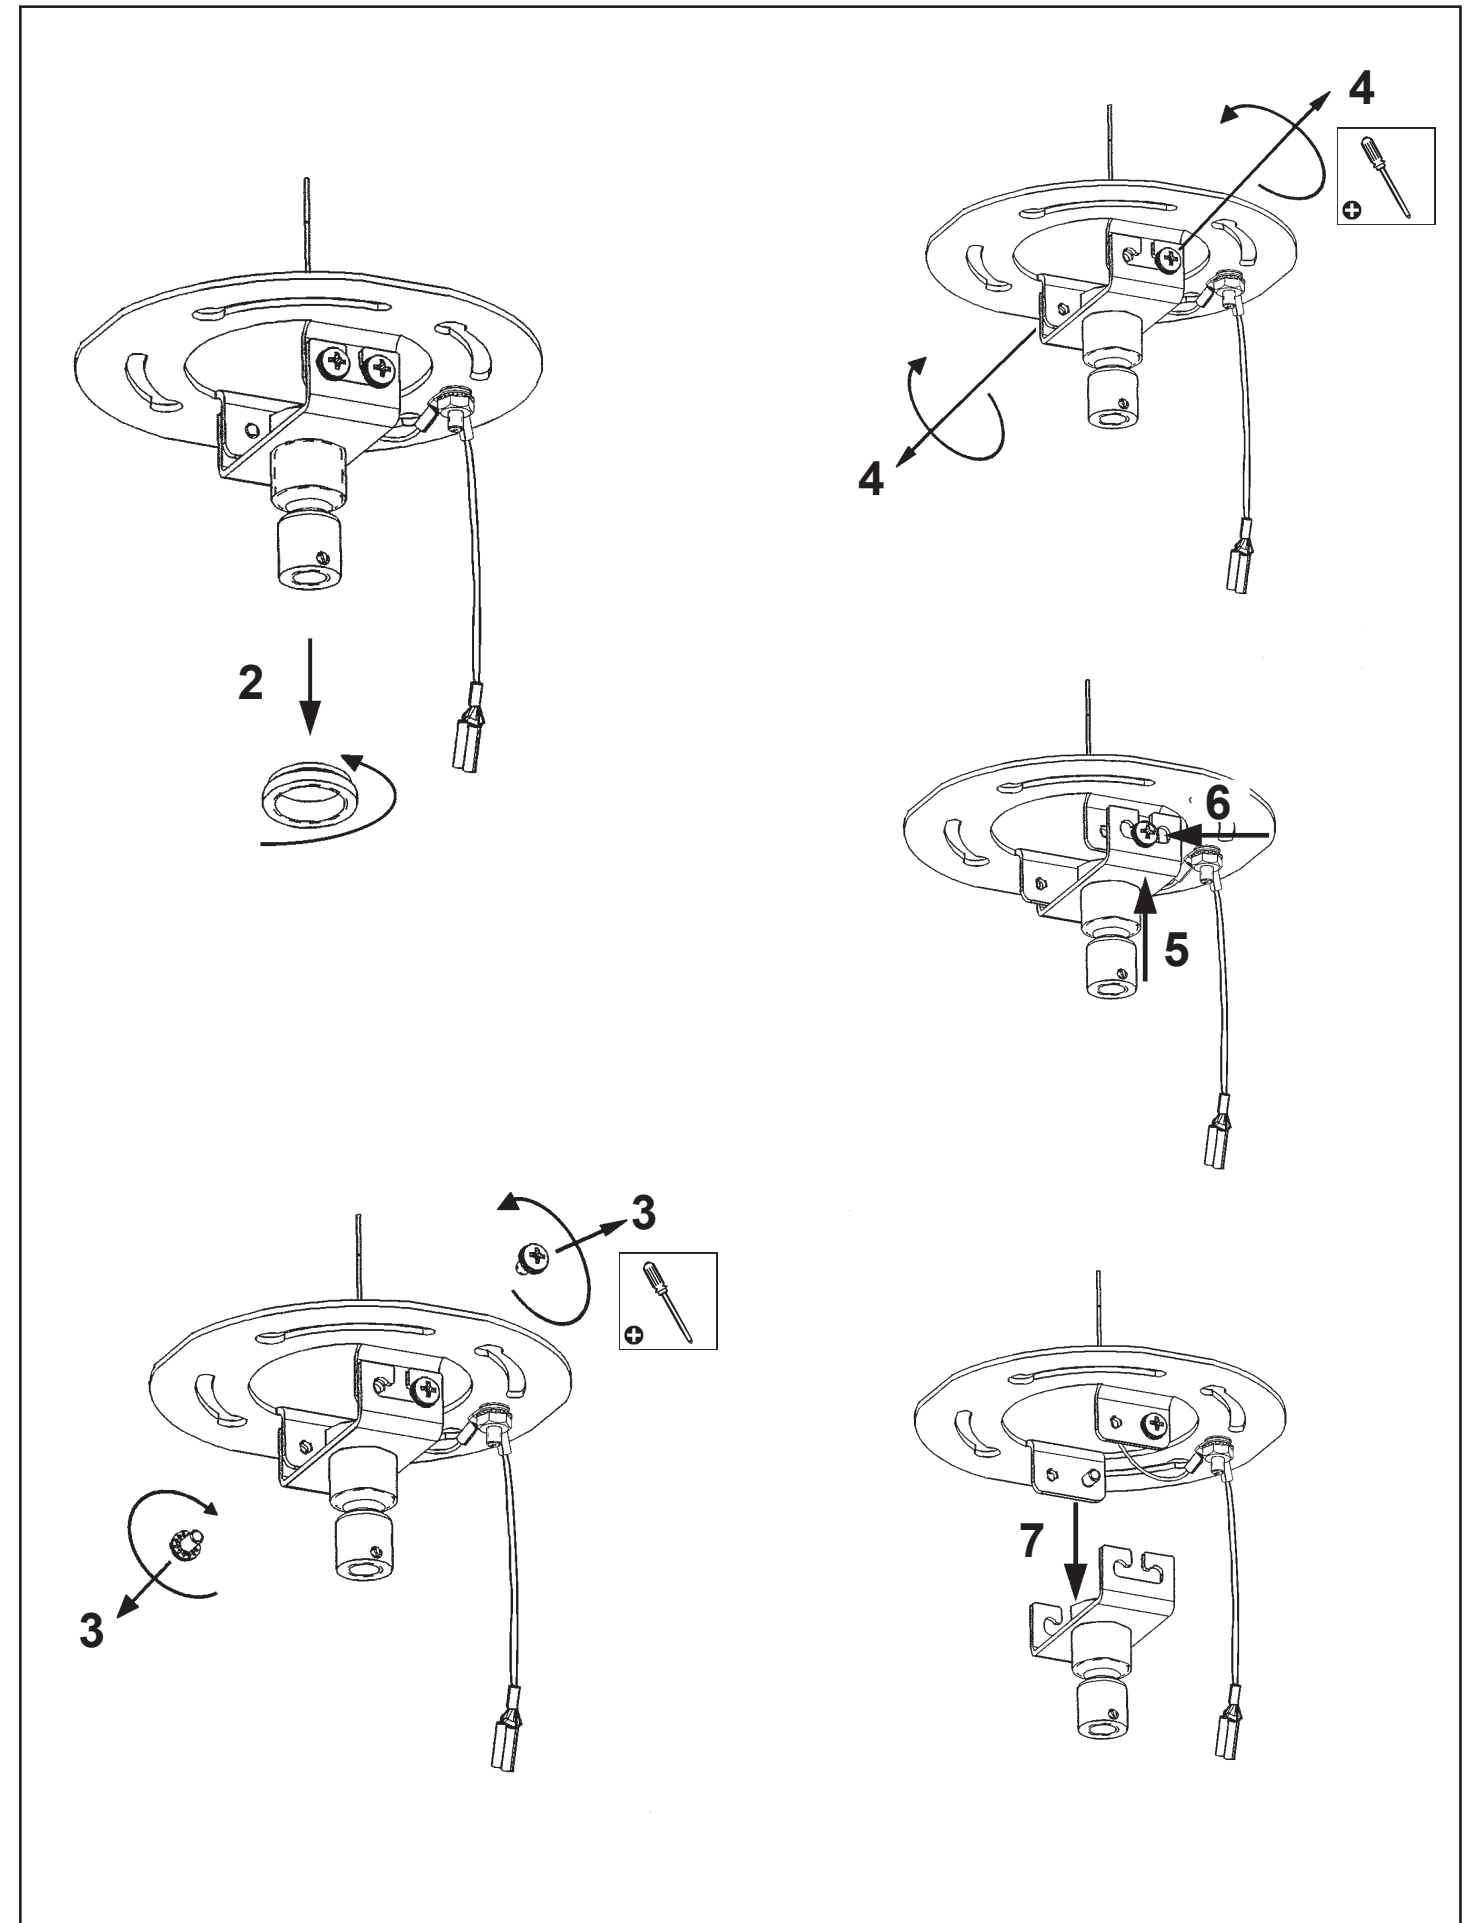

SCHONBEK

1870

TWILIGHT

MR1008N- __ __ H

THIS DESIGN IS THE PROPRIETARY TRADE DRESS/TRADEMARK OF SWAROVSKI LIGHTING, LTD.

8 Lights
Diameter: 31"
Height: 8-1/2"
Hanging Weight: 29lbs.

SCHONBEK

1870

1

1 X  : 11384-**