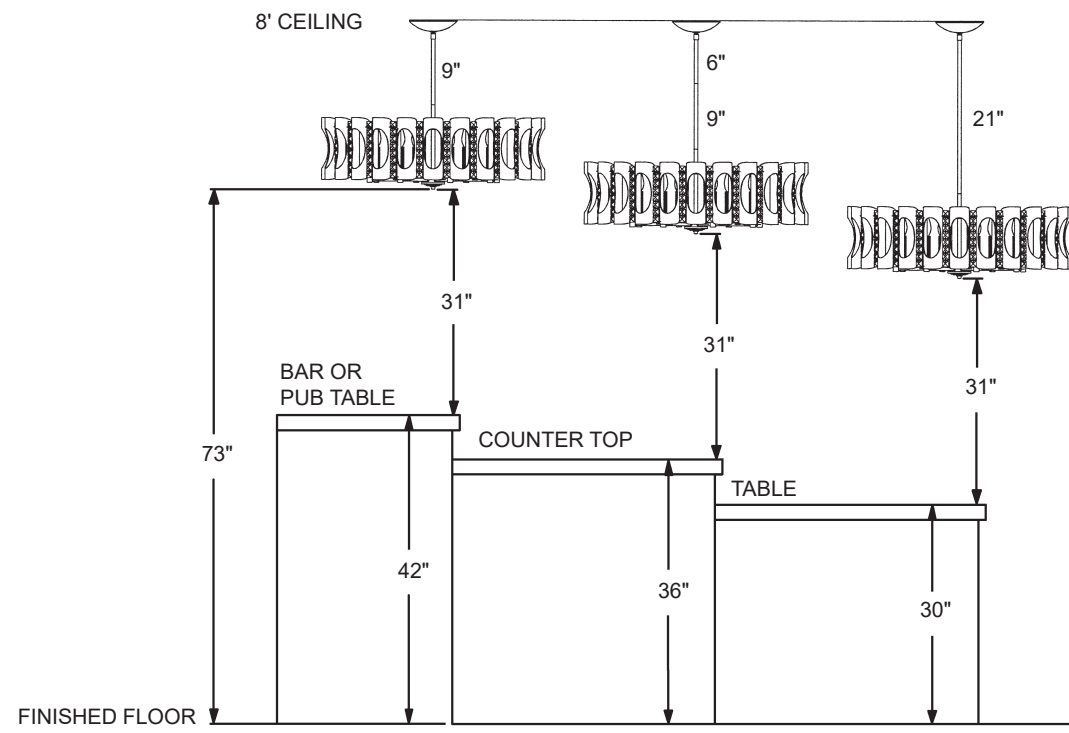

SCHONBEK

1870

TWILIGHT

MR1008N- __ __ H

THIS DESIGN IS THE PROPRIETARY TRADE DRESS/TRADEMARK OF SWAROVSKI LIGHTING, LTD.

8 Lights
Diameter: 31"
Height: 8-1/2"
Hanging Weight: 29lbs.

SCHONBEK

1870

1

1 X  : 11384-**