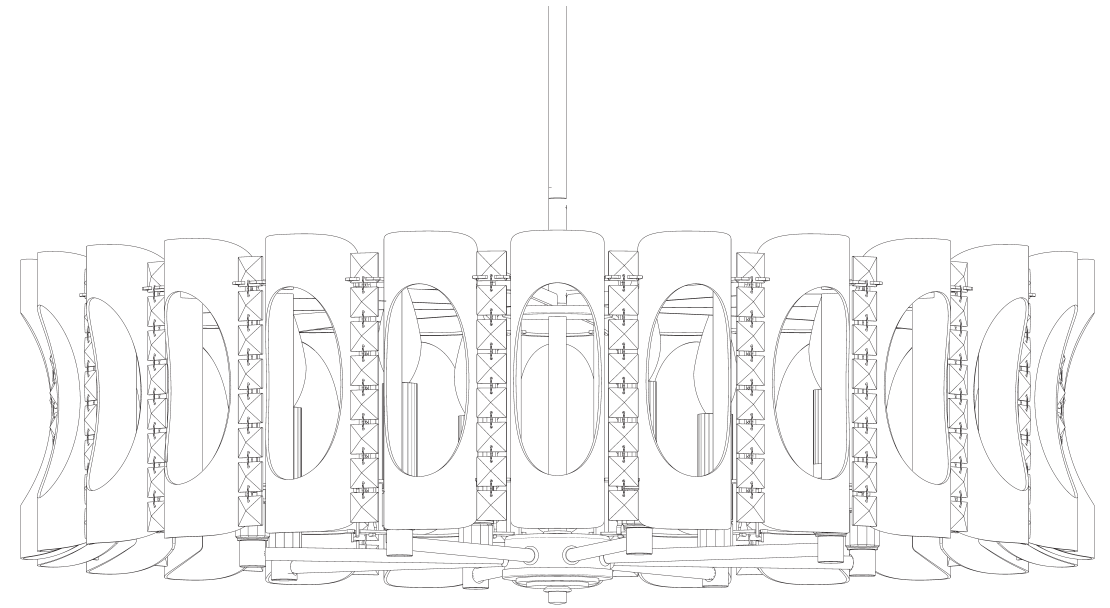

SCHONBEK

1870

TWILIGHT

MR1008N- __ __ H

THIS DESIGN IS THE PROPRIETARY TRADE DRESS/TRADEMARK OF SWAROVSKI LIGHTING, LTD.

8 Lights
Diameter: 31"
Height: 8-1/2"
Hanging Weight: 29lbs.

SCHONBEK

1870