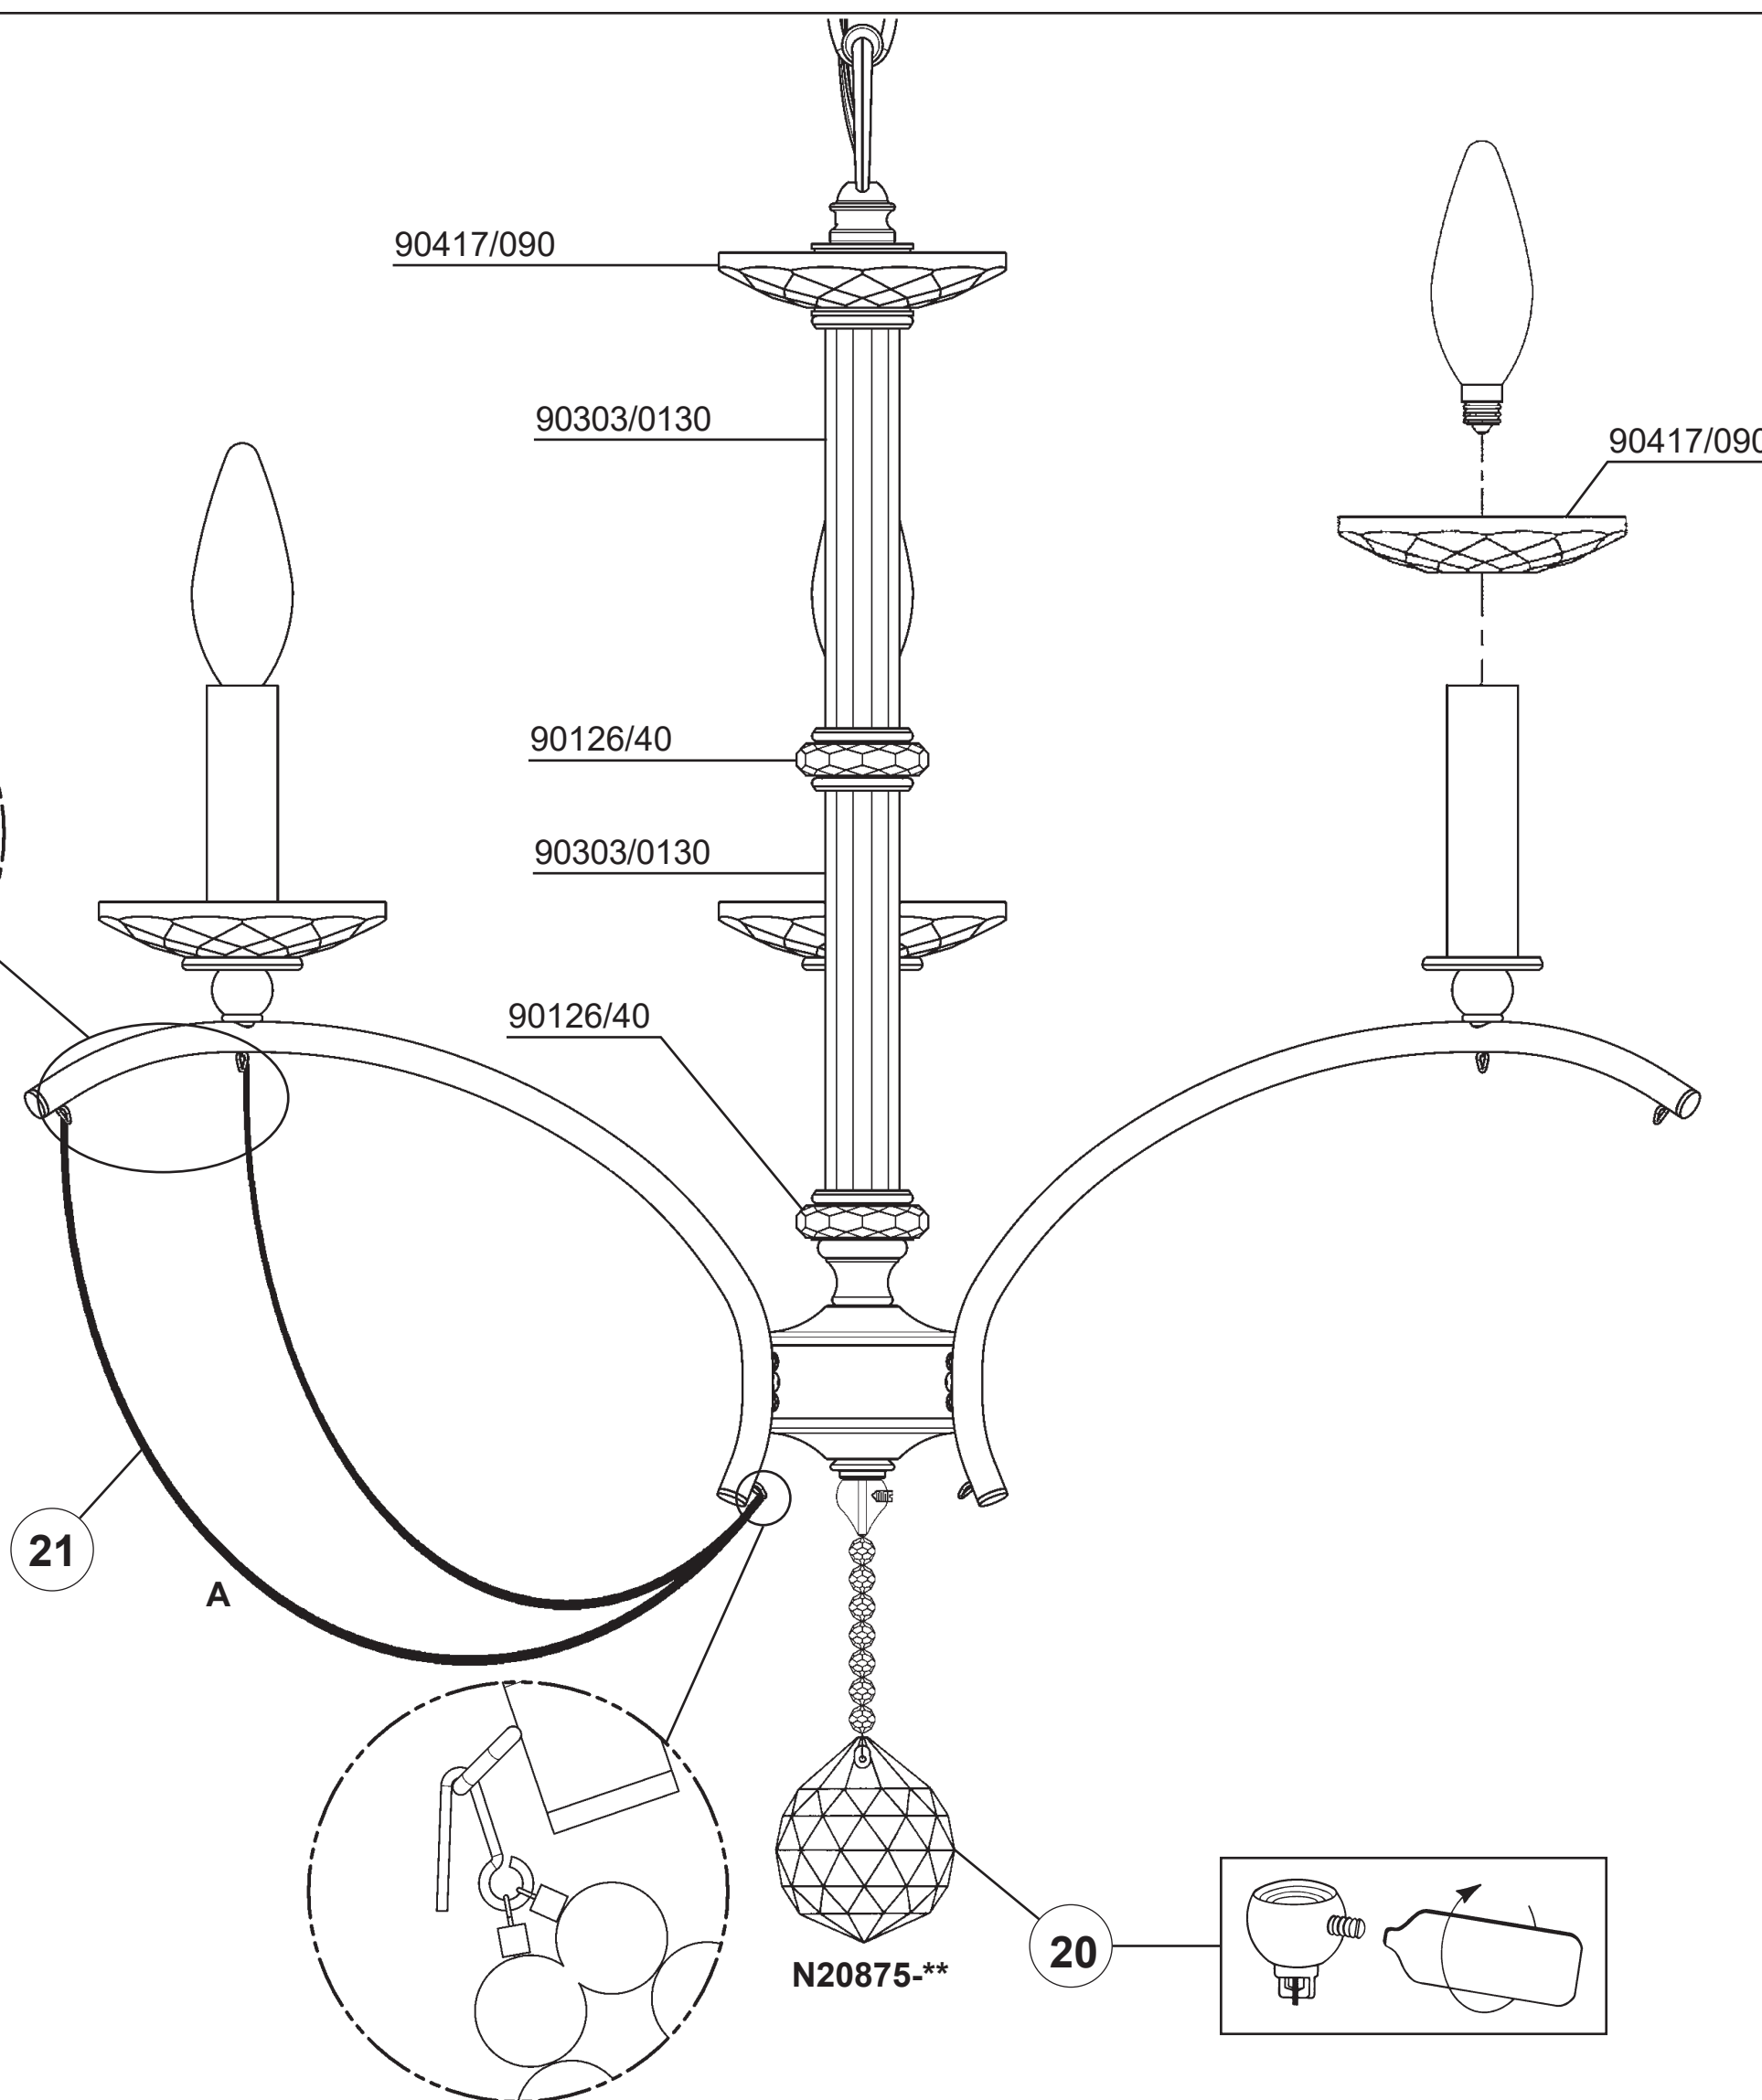

SCHONBEK

1870

PRISCILLA BC7106N- __ __ P __ __

THIS DESIGN IS THE PROPRIETARY TRADE DRESS/TRADEMARK OF SWAROVSKI LIGHTING, LTD.

6 Lights
Diameter: 23-1/2"
Height: 23-1/2"
Hanging Weight: 10lbs.

SCHONBEK

1870

MAX 60 W	110-120 V							

SCHONBEK® is a member of the Swarovski group.

WARNING:

1 

Electrical Danger Turn Power Off

All electrical components must be installed by a licensed electrician in accordance with the National Electric Code and the appropriate local electrical codes.

19

You will need 6 - B10
60 Watts Max

Install bulbs and be sure to
test fixture **BEFORE**
trimming.

21

A

N20875-**

20