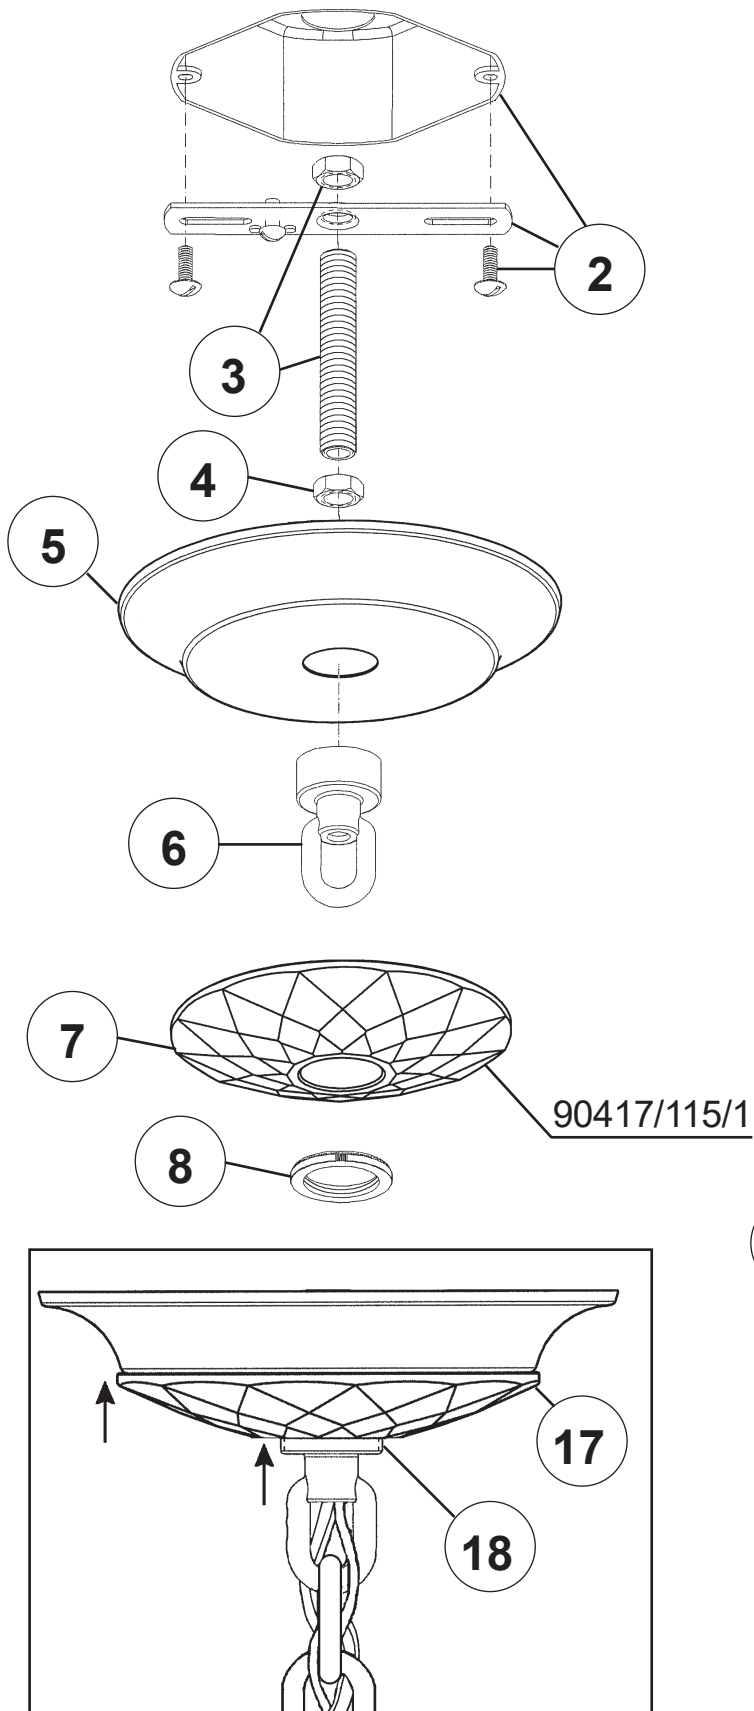

SCHONBEK

1870

PRISCILLA BC7106N- __ __ P __ __

THIS DESIGN IS THE PROPRIETARY TRADE DRESS/TRADEMARK OF SWAROVSKI LIGHTING, LTD.

6 Lights
Diameter: 23-1/2"
Height: 23-1/2"
Hanging Weight: 10lbs.

SCHONBEK

1870

MAX 60 W	110-120 V							

SCHONBEK® is a member of the Swarovski group.

WARNING:

1 

Electrical Danger Turn Power Off

All electrical components must be installed by a licensed electrician in accordance with the National Electric Code and the appropriate local electrical codes.

19

You will need 6 - B10
60 Watts Max

Install bulbs and be sure to
test fixture **BEFORE**
trimming.

21

A

N20875-**

20