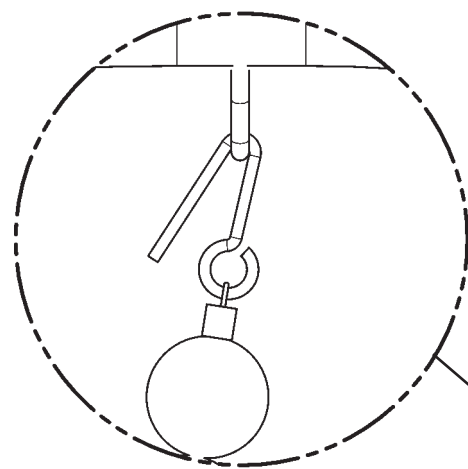

SCHONBEK

1870

PRISCILLA BC7106N- __ __ P __ __

THIS DESIGN IS THE PROPRIETARY TRADE DRESS/TRADEMARK OF SWAROVSKI LIGHTING, LTD.

6 Lights
Diameter: 23-1/2"
Height: 23-1/2"
Hanging Weight: 10lbs.

SCHONBEK

1870

MAX 60 W	110-120 V							

SCHONBEK® is a member of the Swarovski group.

WARNING:

1 

Electrical Danger Turn Power Off

All electrical components must be installed by a licensed electrician in accordance with the National Electric Code and the appropriate local electrical codes.

19

You will need 6 - B10
60 Watts Max

Install bulbs and be sure to
test fixture **BEFORE**
trimming.

21

A

N20875-**

20