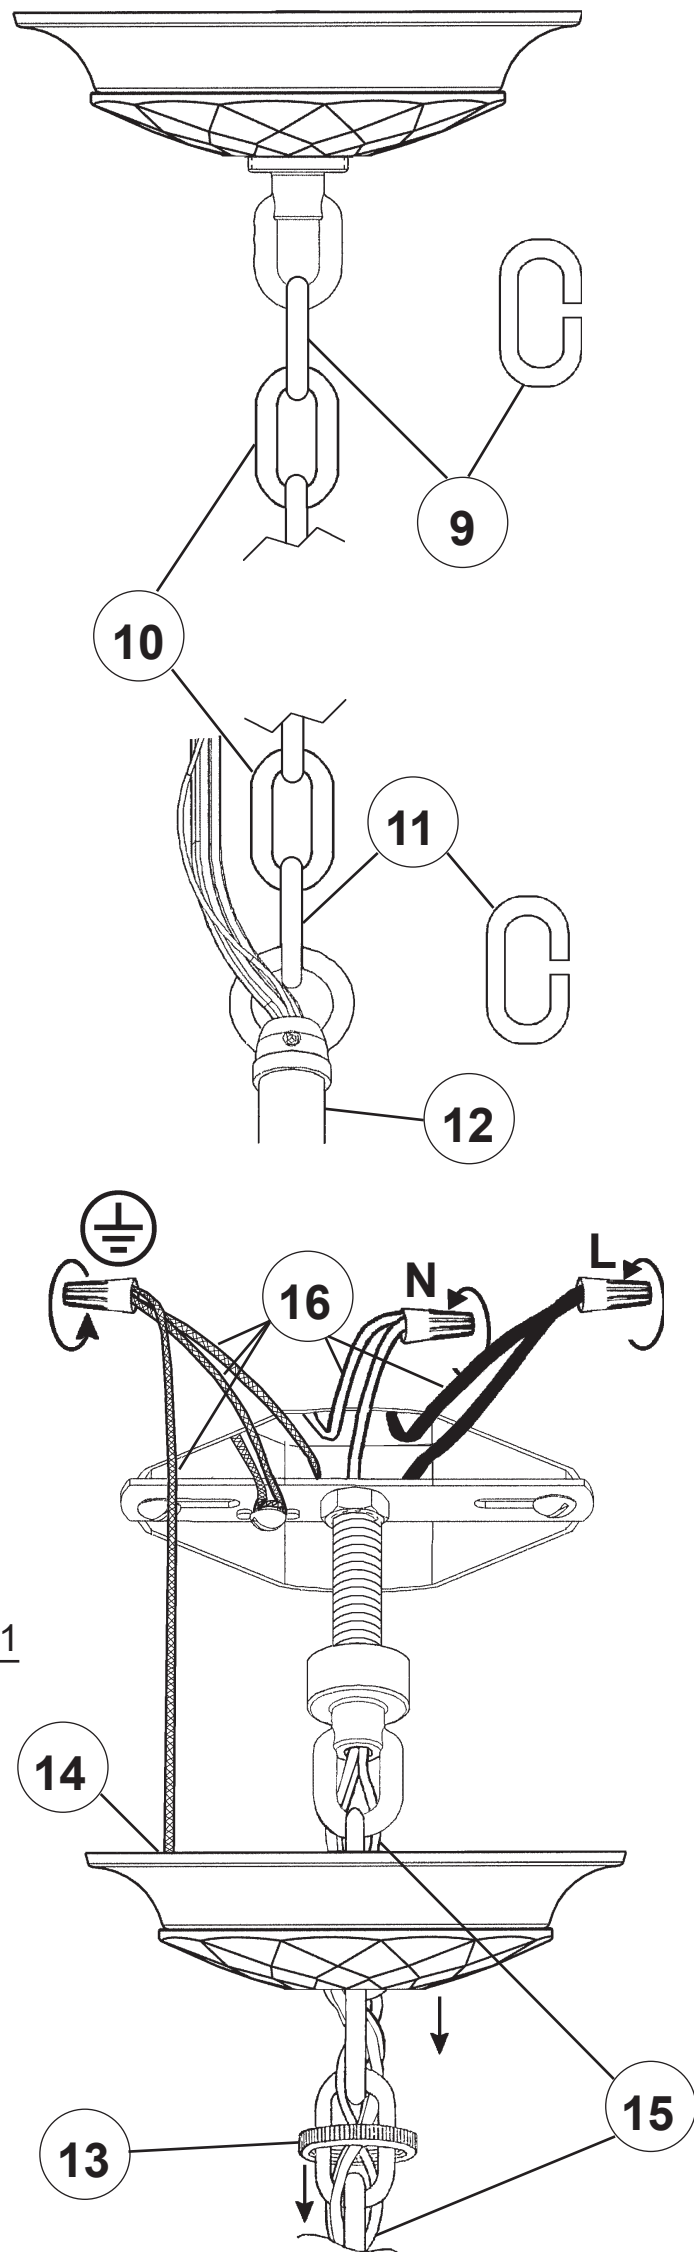

SCHONBEK

1870

PRISCILLA BC7106N- __ __ P __ __

THIS DESIGN IS THE PROPRIETARY TRADE DRESS/TRADEMARK OF SWAROVSKI LIGHTING, LTD.

6 Lights
Diameter: 23-1/2"
Height: 23-1/2"
Hanging Weight: 10lbs.

SCHONBEK

1870

MAX 60 W	110-120 V							

SCHONBEK® is a member of the Swarovski group.

WARNING:

1 

Electrical Danger Turn Power Off

All electrical components must be installed by a licensed electrician in accordance with the National Electric Code and the appropriate local electrical codes.

19

You will need 6 - B10
60 Watts Max

Install bulbs and be sure to
test fixture **BEFORE**
trimming.

21

A

N20875-**

20