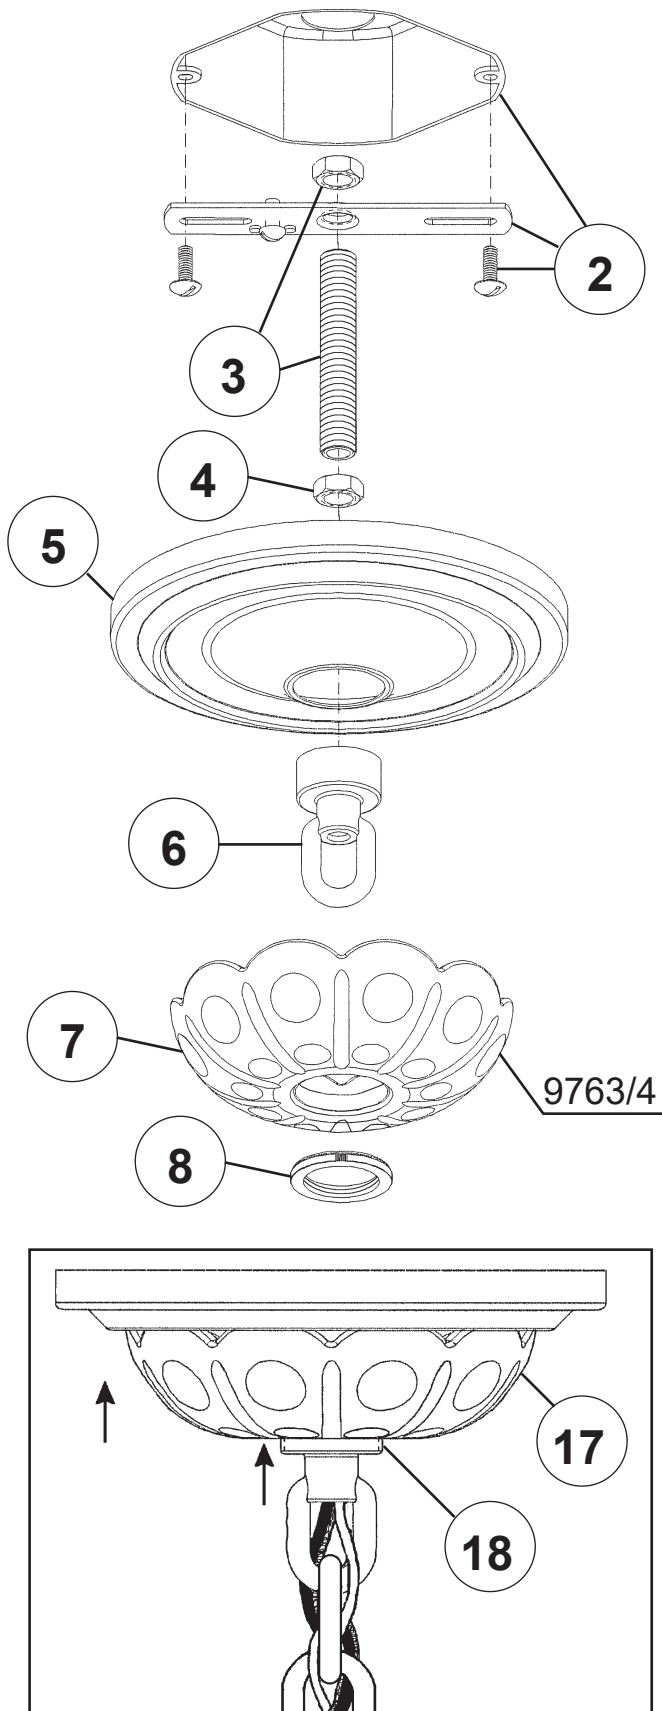

SCHONBEK

1870

HELENIA AT1006N-__ __H

THIS DESIGN IS THE PROPRIETARY TRADE DRESS/TRADEMARK OF SWAROVSKI LIGHTING, LTD.

6 Lights
Diameter: 28"
Height: 30"
Hanging Weight: 18lbs.

SCHONBEK

1870

MAX 60 W	110-120 V							

20

You will need 6 - B10
25 Watts Recommended
60 Watts Max

Install bulbs and be sure
to test fixture **BEFORE**
trimming.

6 X : 30458S

21

30458S