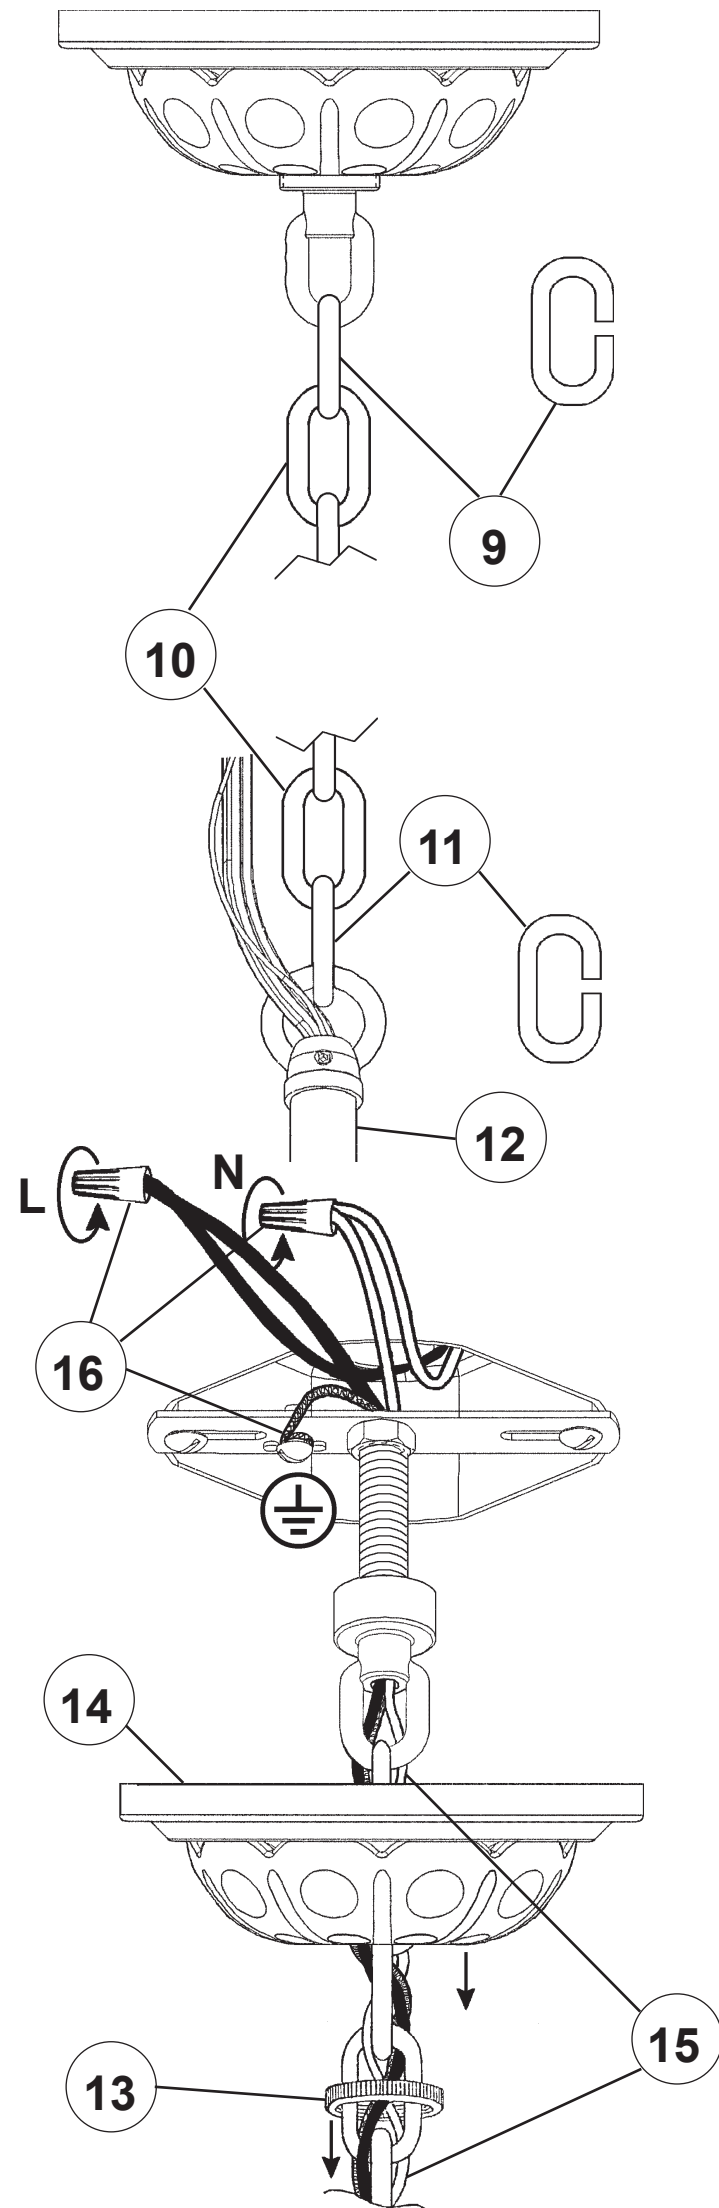

SCHONBEK

1870

HELENIA AT1006N-__ __H

THIS DESIGN IS THE PROPRIETARY TRADE DRESS/TRADEMARK OF SWAROVSKI LIGHTING, LTD.

6 Lights
Diameter: 28"
Height: 30"
Hanging Weight: 18lbs.

SCHONBEK

1870

MAX 60 W	110-120 V							

20

You will need 6 - B10
25 Watts Recommended
60 Watts Max

Install bulbs and be sure
to test fixture **BEFORE**
trimming.

6 X : 30458S

21

30458S