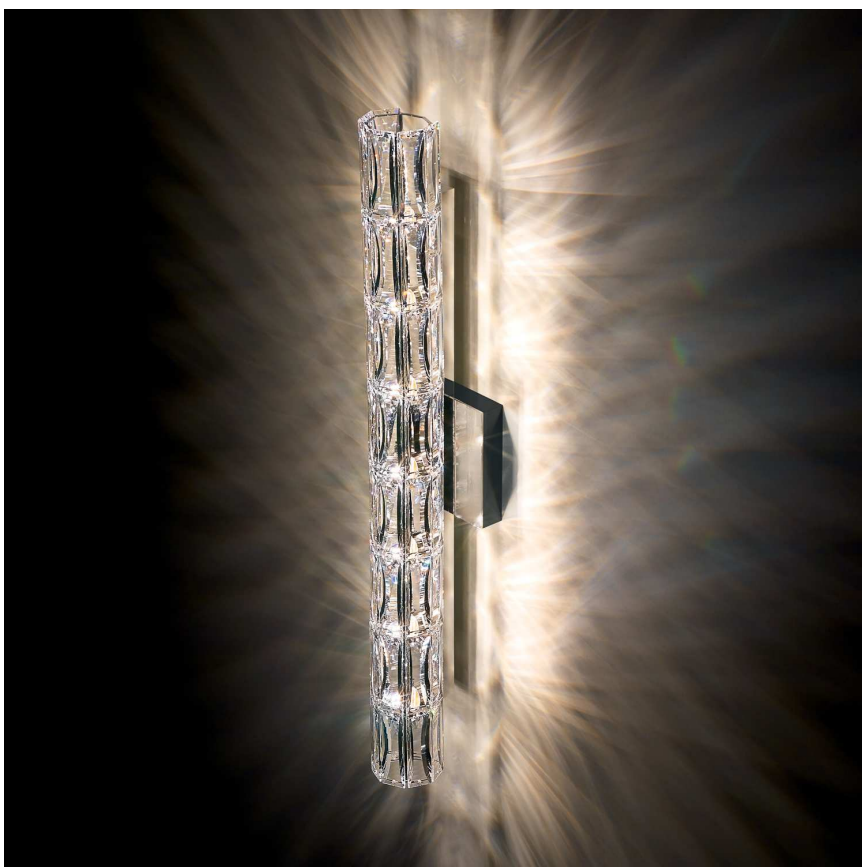

SWAROVSKI

L I G H T I N G

VERVE - SWAROVSKI SVR625

Personality-led design is the hallmark of any eclecticism devotee. This energizing presence is born from a tower of Swarovski crystals with a resplendent backlit style. It's one way to reimagine the contemporary with great design ingenuity. Fitting with midcentury modern furnishings that mirror an element of arresting shapes and quirky accents.

OPTIONS

Crystals From Swarovski (S)

-SS1

MORE VERVE

SVR115 SVR415 SVR605
SVR615

SPECIFICATIONS

Width/Length:	4.52in / 11cm
↕ Height:	23.94in / 61cm
↗↘ Depth/Extension:	3.7in / 9cm
🔧 Hang Weight:	6.3lbs / 2.8kg
Tier Count:	1
Light Source:	Halogen
Bulb Count:	7
Bulb Info:	(7) G9, 25 MAX, G9**