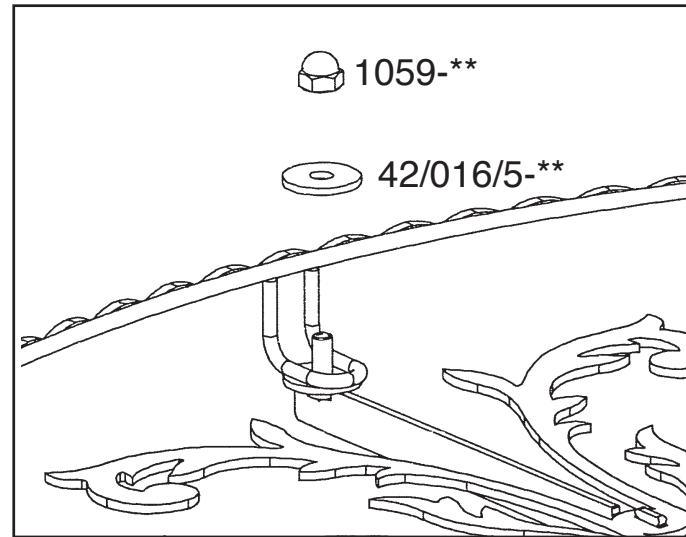

SCHONBEK®

FILIGRAE FE7066N- __ __ H

6 Lights
Diameter: 24"
Height: 22"
Hanging Weight: 18lbs.

THIS DESIGN IS THE PROPRIETARY
TRADE DRESS/TRADEMARK OF
SWAROVSKI LIGHTING, LTD.

SCHONBEK®

MAX 60 W

110-120 V

SCHONBEK® is a member of the Swarovski group.

You will need 6 - B10
25 Watts Recommended
60 Watts Max

**Install bulbs and be
sure to test fixture
BEFORE trimming.**

7 X : 1059-**

7 X : 42/016/5-**

**NOTE: INSTALL BOBECHE,
CANDLESLIPS AND BULBS
BEFORE INSTALLING SHADE.**