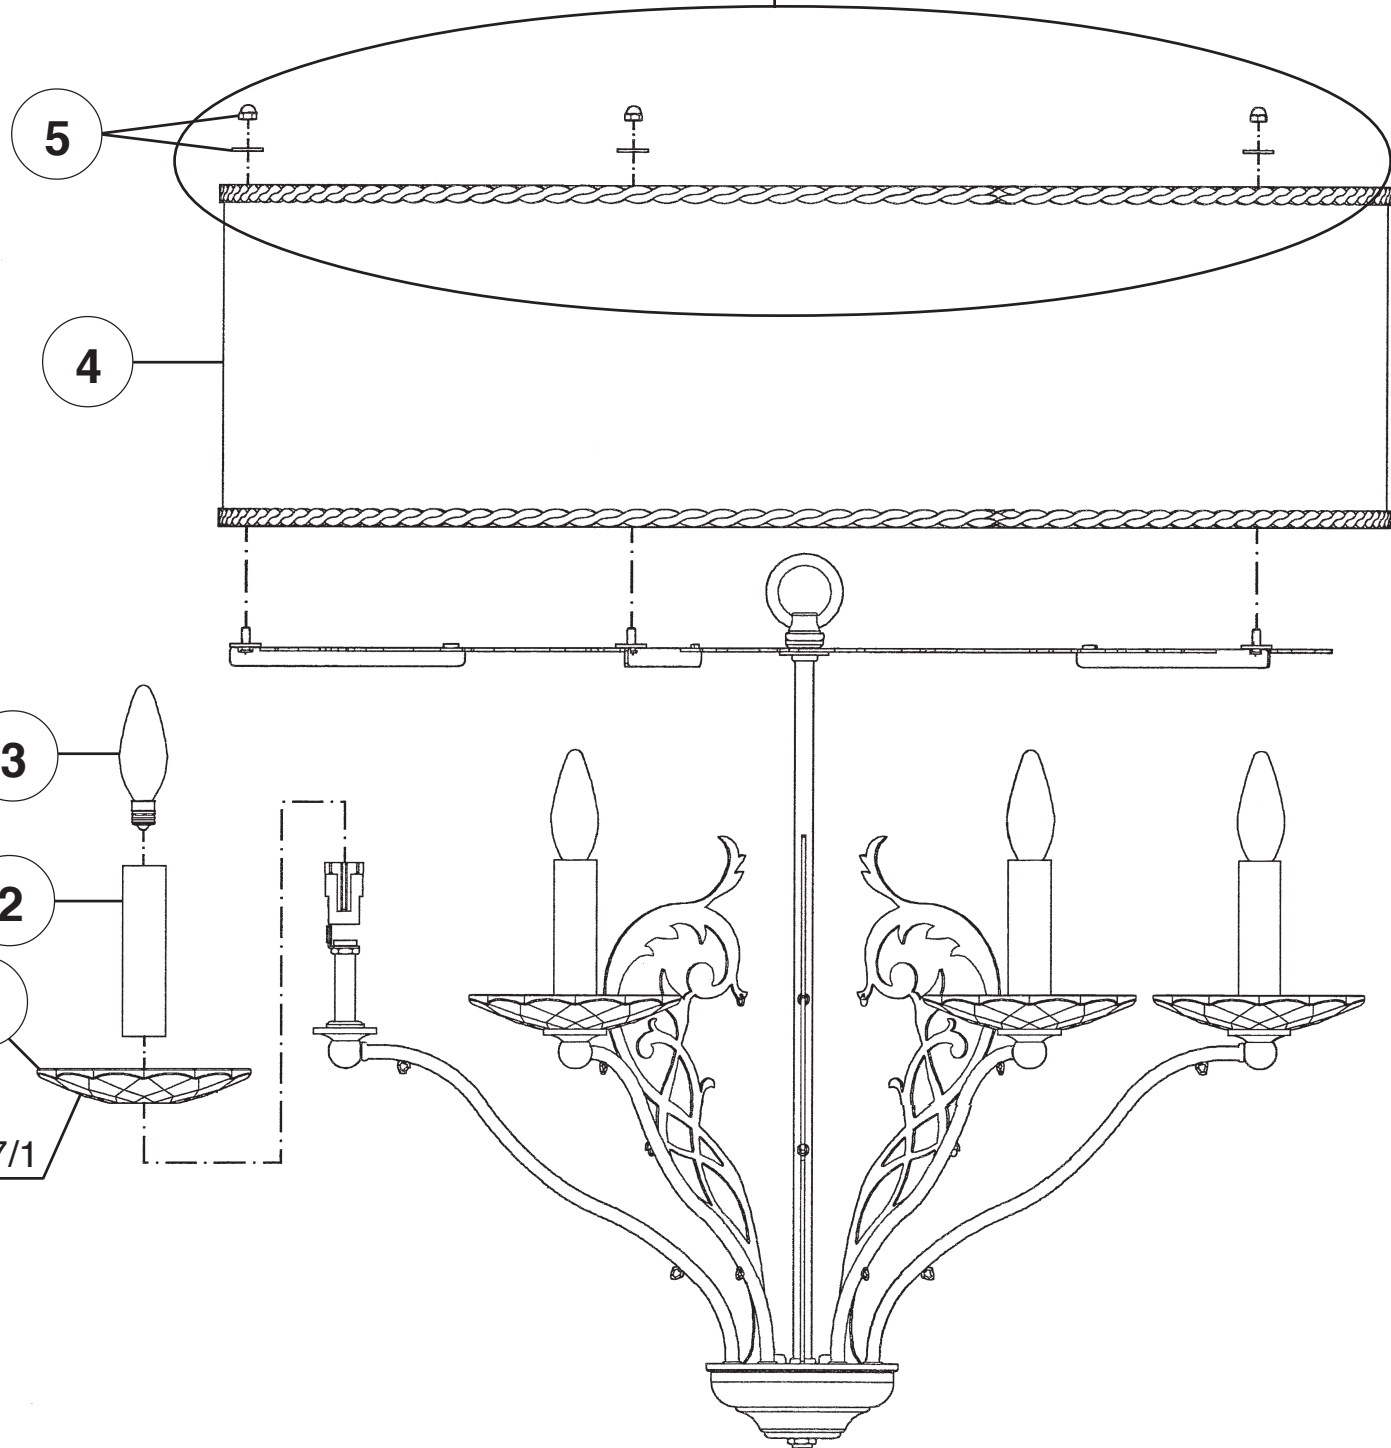

SCHONBEK®

FILIGRAE FE7066N- __ __ H

6 Lights
Diameter: 24"
Height: 22"
Hanging Weight: 18lbs.

THIS DESIGN IS THE PROPRIETARY
TRADE DRESS/TRADEMARK OF
SWAROVSKI LIGHTING, LTD.

SCHONBEK®

MAX 60 W

110-120 V

SCHONBEK® is a member of the Swarovski group.

You will need 6 - B10
25 Watts Recommended
60 Watts Max

**Install bulbs and be
sure to test fixture
BEFORE trimming.**

7 X : 1059-**

7 X : 42/016/5-**

**NOTE: INSTALL BOBECHE,
CANDLESLIPS AND BULBS
BEFORE INSTALLING SHADE.**