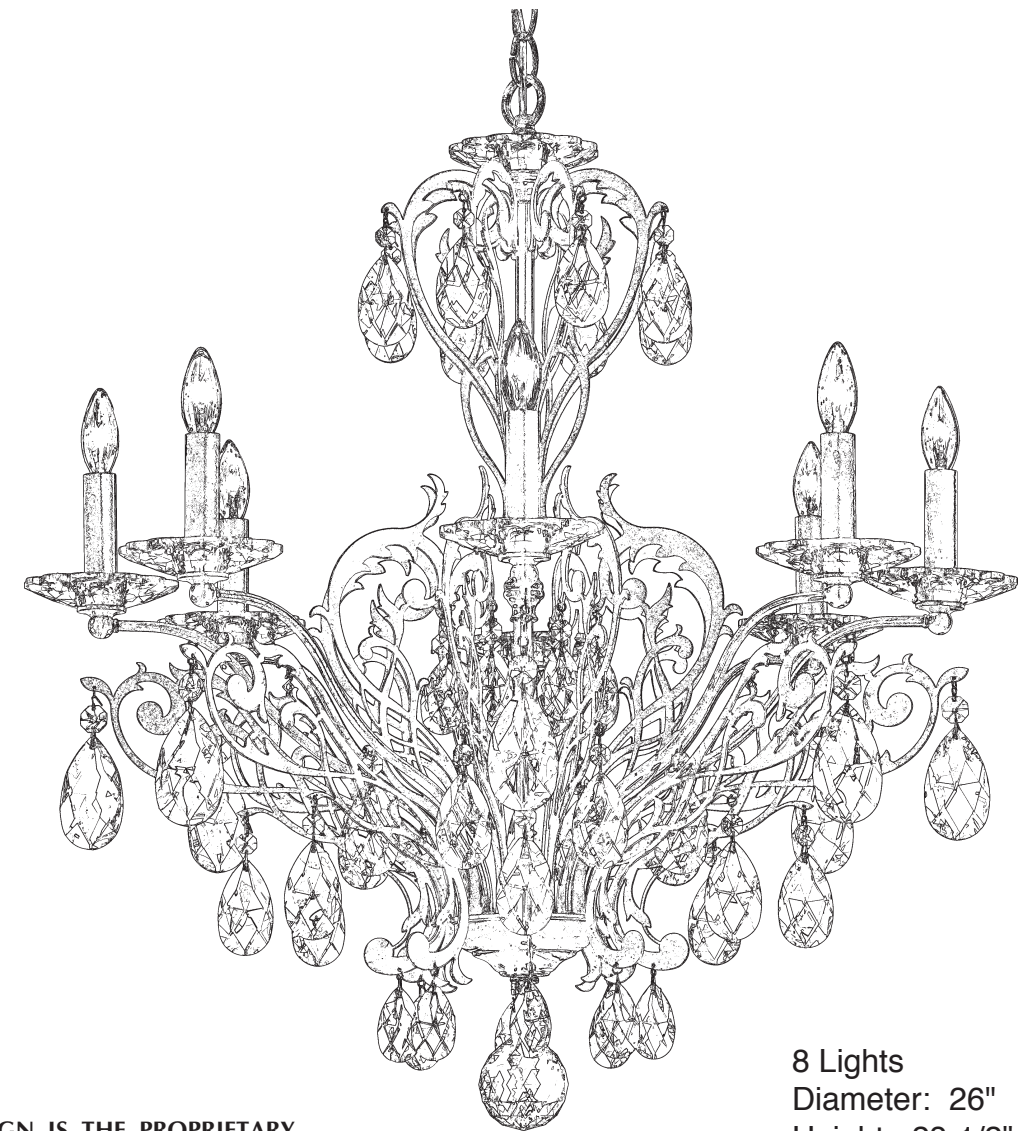

SCHONBEK®

FILIGRAE FE7008N- __ __A

8 Lights
Diameter: 26"
Height: 28-1/2"
Hanging Weight: 20lbs.

THIS DESIGN IS THE PROPRIETARY
TRADE DRESS/TRADEMARK OF
SWAROVSKI LIGHTING, LTD.

SCHONBEK®

MAX 60 W

110-120 V