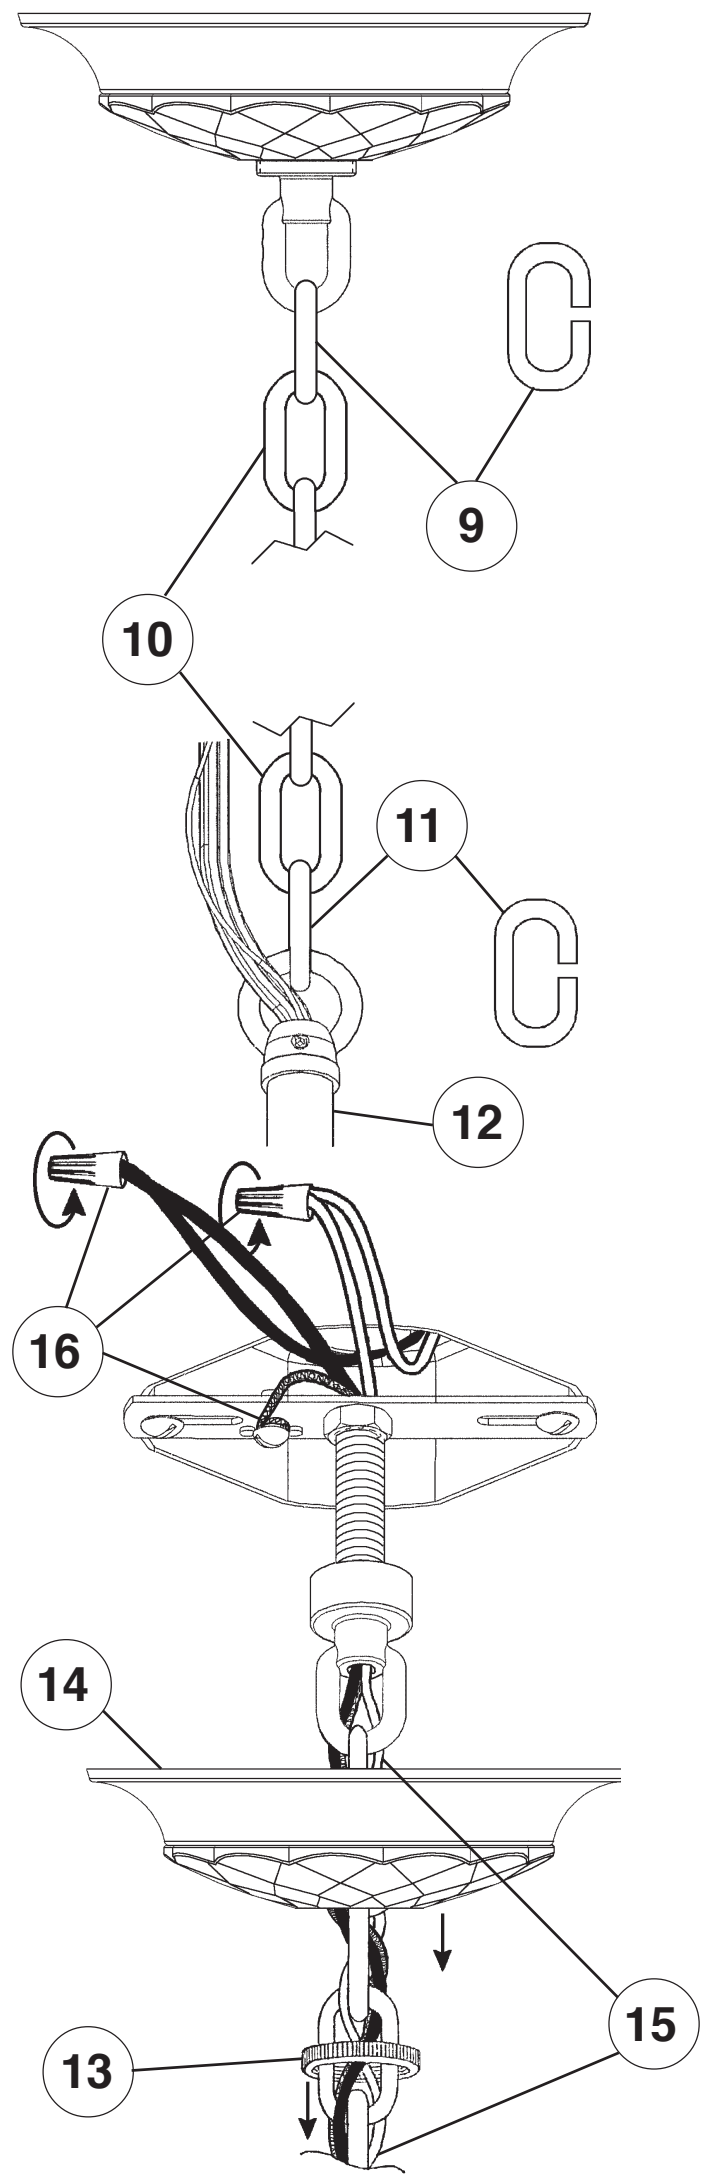

SCHONBEK®

FILIGRAE FE7008N- __ __A

8 Lights
Diameter: 26"
Height: 28-1/2"
Hanging Weight: 20lbs.

THIS DESIGN IS THE PROPRIETARY
TRADE DRESS/TRADEMARK OF
SWAROVSKI LIGHTING, LTD.

SCHONBEK®

MAX 60 W

110-120 V

21

You will need 8 - B10
25 Watts Recommended
60 Watts Max

**Install bulbs and be
sure to test fixture
BEFORE trimming.**