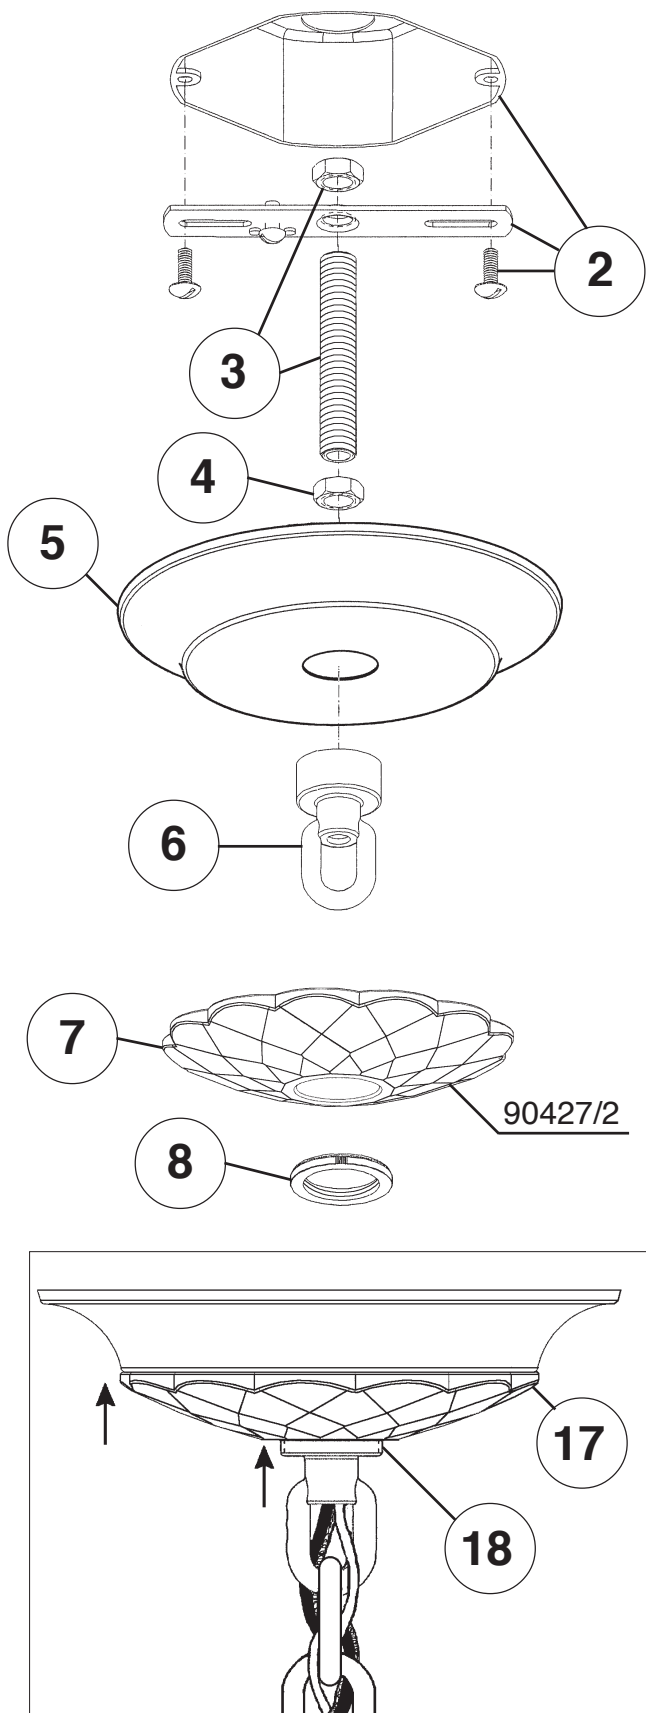

SCHONBEK®

FILIGRAE FE7008N- __ __A

8 Lights
Diameter: 26"
Height: 28-1/2"
Hanging Weight: 20lbs.

THIS DESIGN IS THE PROPRIETARY
TRADE DRESS/TRADEMARK OF
SWAROVSKI LIGHTING, LTD.

SCHONBEK®

MAX 60 W

110-120 V

21

You will need 8 - B10
25 Watts Recommended
60 Watts Max

**Install bulbs and be
sure to test fixture
BEFORE trimming.**