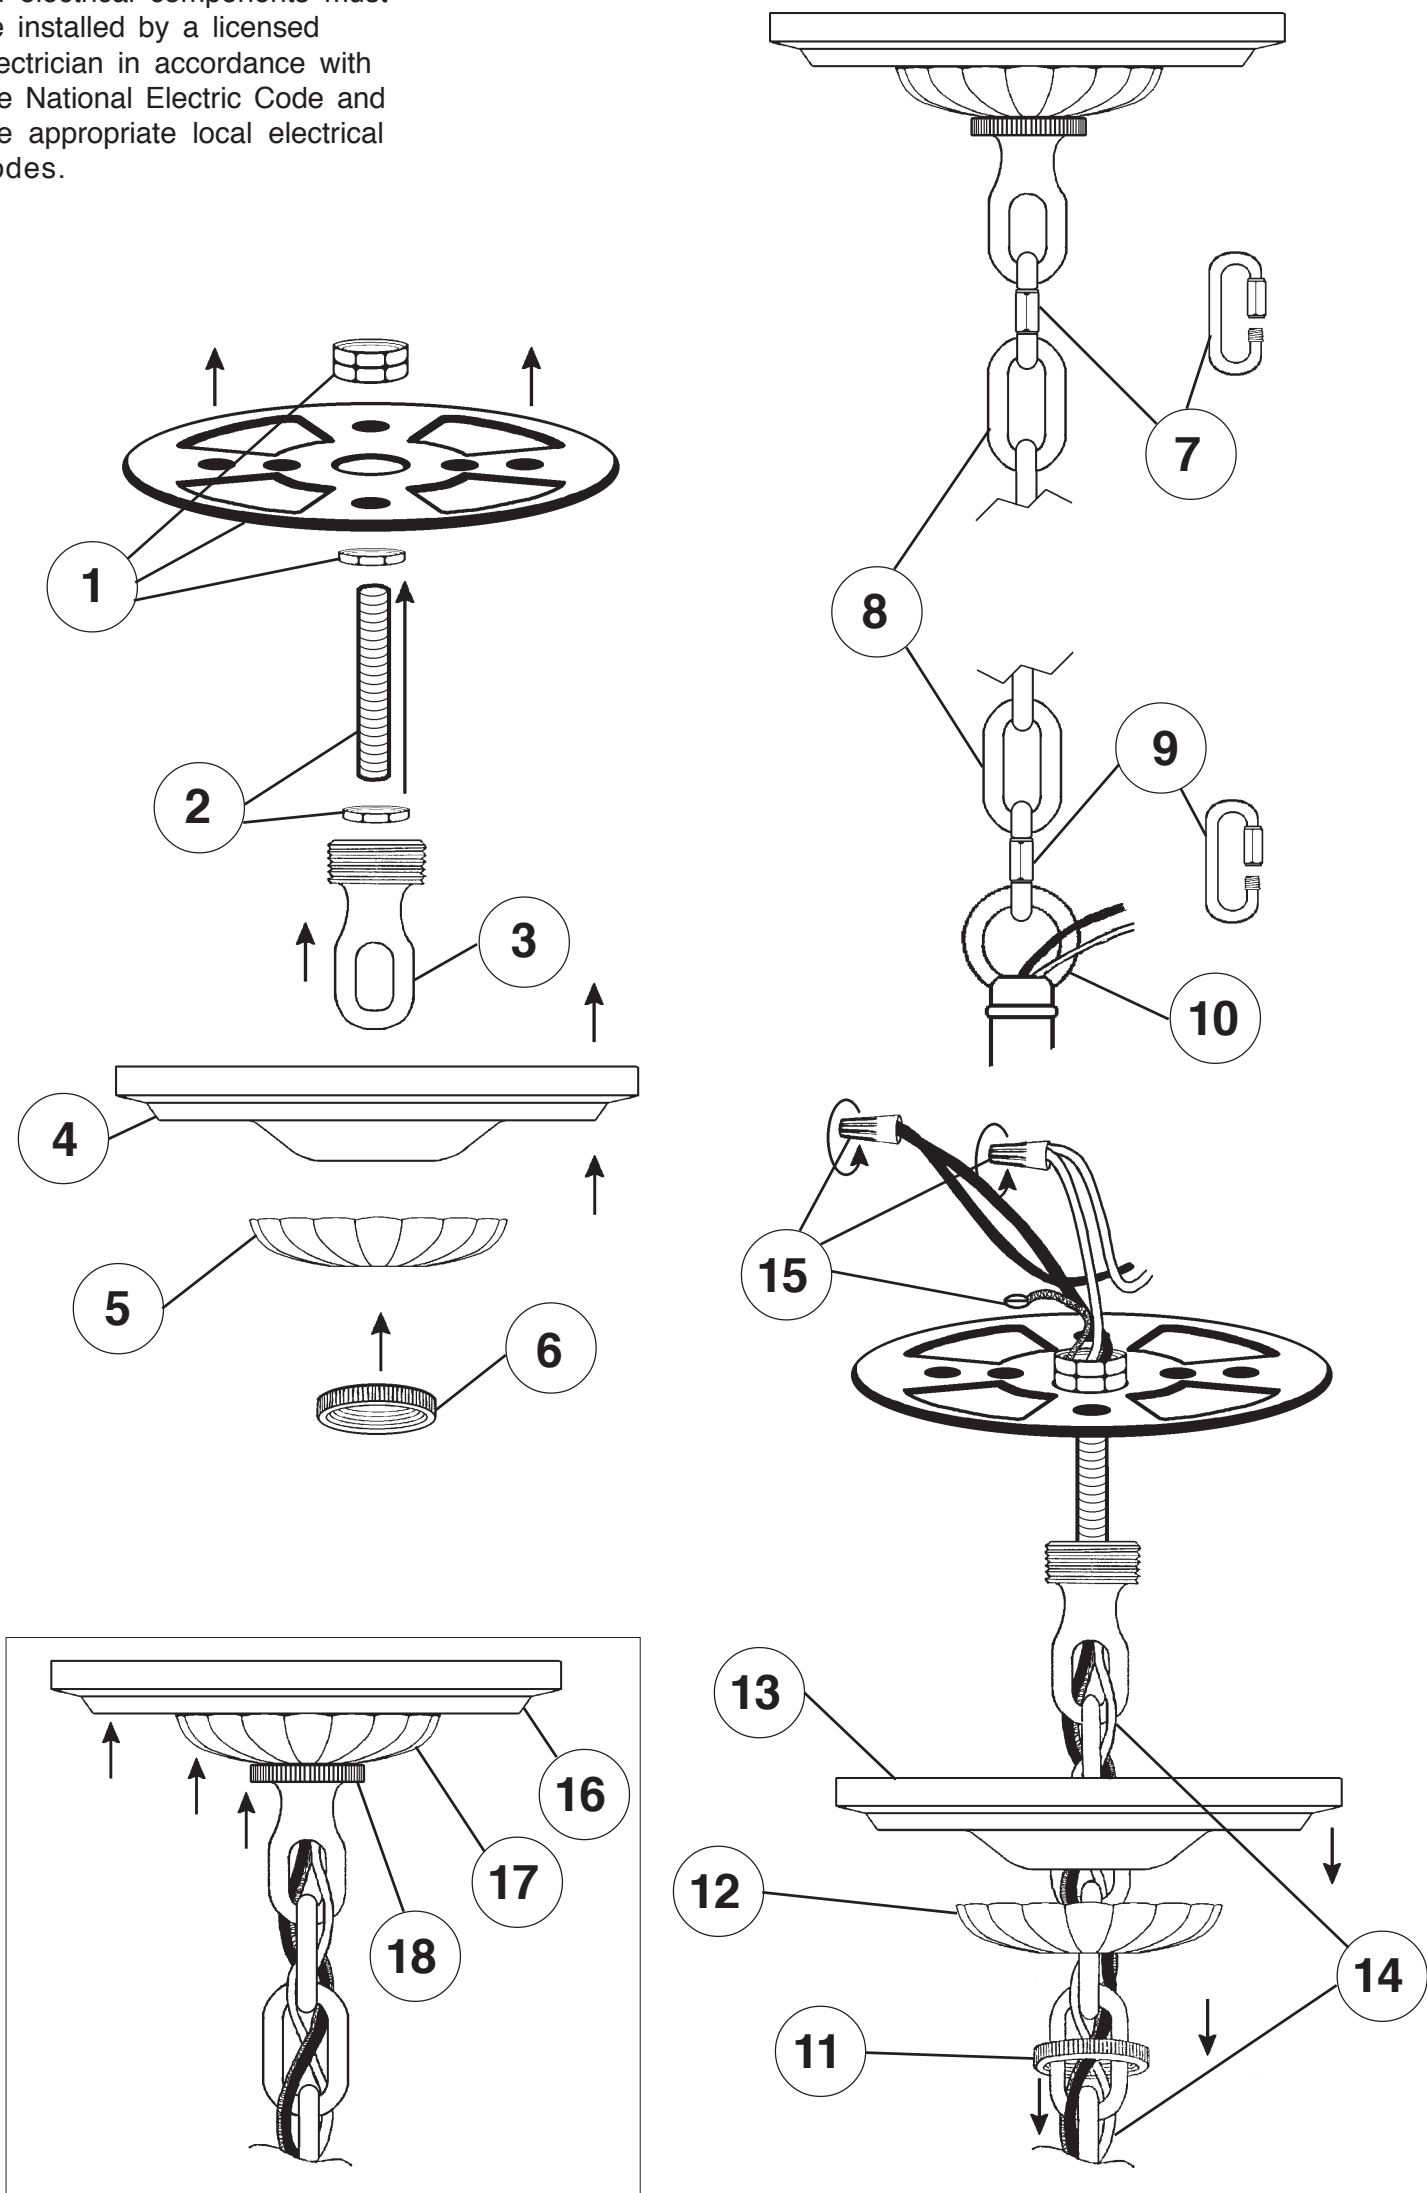

SCHONBEK®

RENAISSANCE 3592- _____

THIS DESIGN IS THE PROPRIETARY TRADE DRESS/TRADemark OF SWAROVSKI LIGHTING, LTD.

18 + 1 Lights
Diameter: 40"
Body Length: 29"
Hanging Weight: 82 lbs.

SCHONBEK®

MAX 60 W	MAX 15 W	110-120 V					

Crystal Set #3 in Black

- 43 R
- 42 Q
- 41 D
- 40 P
- 39 O

- 44 N

SET #1

C (N10275**) 2-1/2" 63mm	D (N10276) 3-1/2" 89mm	E (N8250) 3" 76mm	F (N10316) 3" 76mm	G (N10314) 3-1/2" 89mm	H (N10313**) 3" 76mm	J (N10196**) 2-1/2" 63mm

SET #2

A (N10267**) 2" 50mm	B (N10191) 3" 76mm	D (N10276) 3-1/2" 89mm	K (N10317) 2-1/2" 63mm	L (N10318) 3" 76mm	M (N10319) 3" 76mm	N (N10196) 2-1/2" 63mm

SET #3

O (N10275) 2-1/2" 63mm	P (N10320-*) 3" 76mm	D (N10276) 3-1/2" 89mm	Q (N10319**) 3-1/2" 89mm	R (N10193) 3-1/2" 89mm	N (N10196) 2-1/2" 63mm