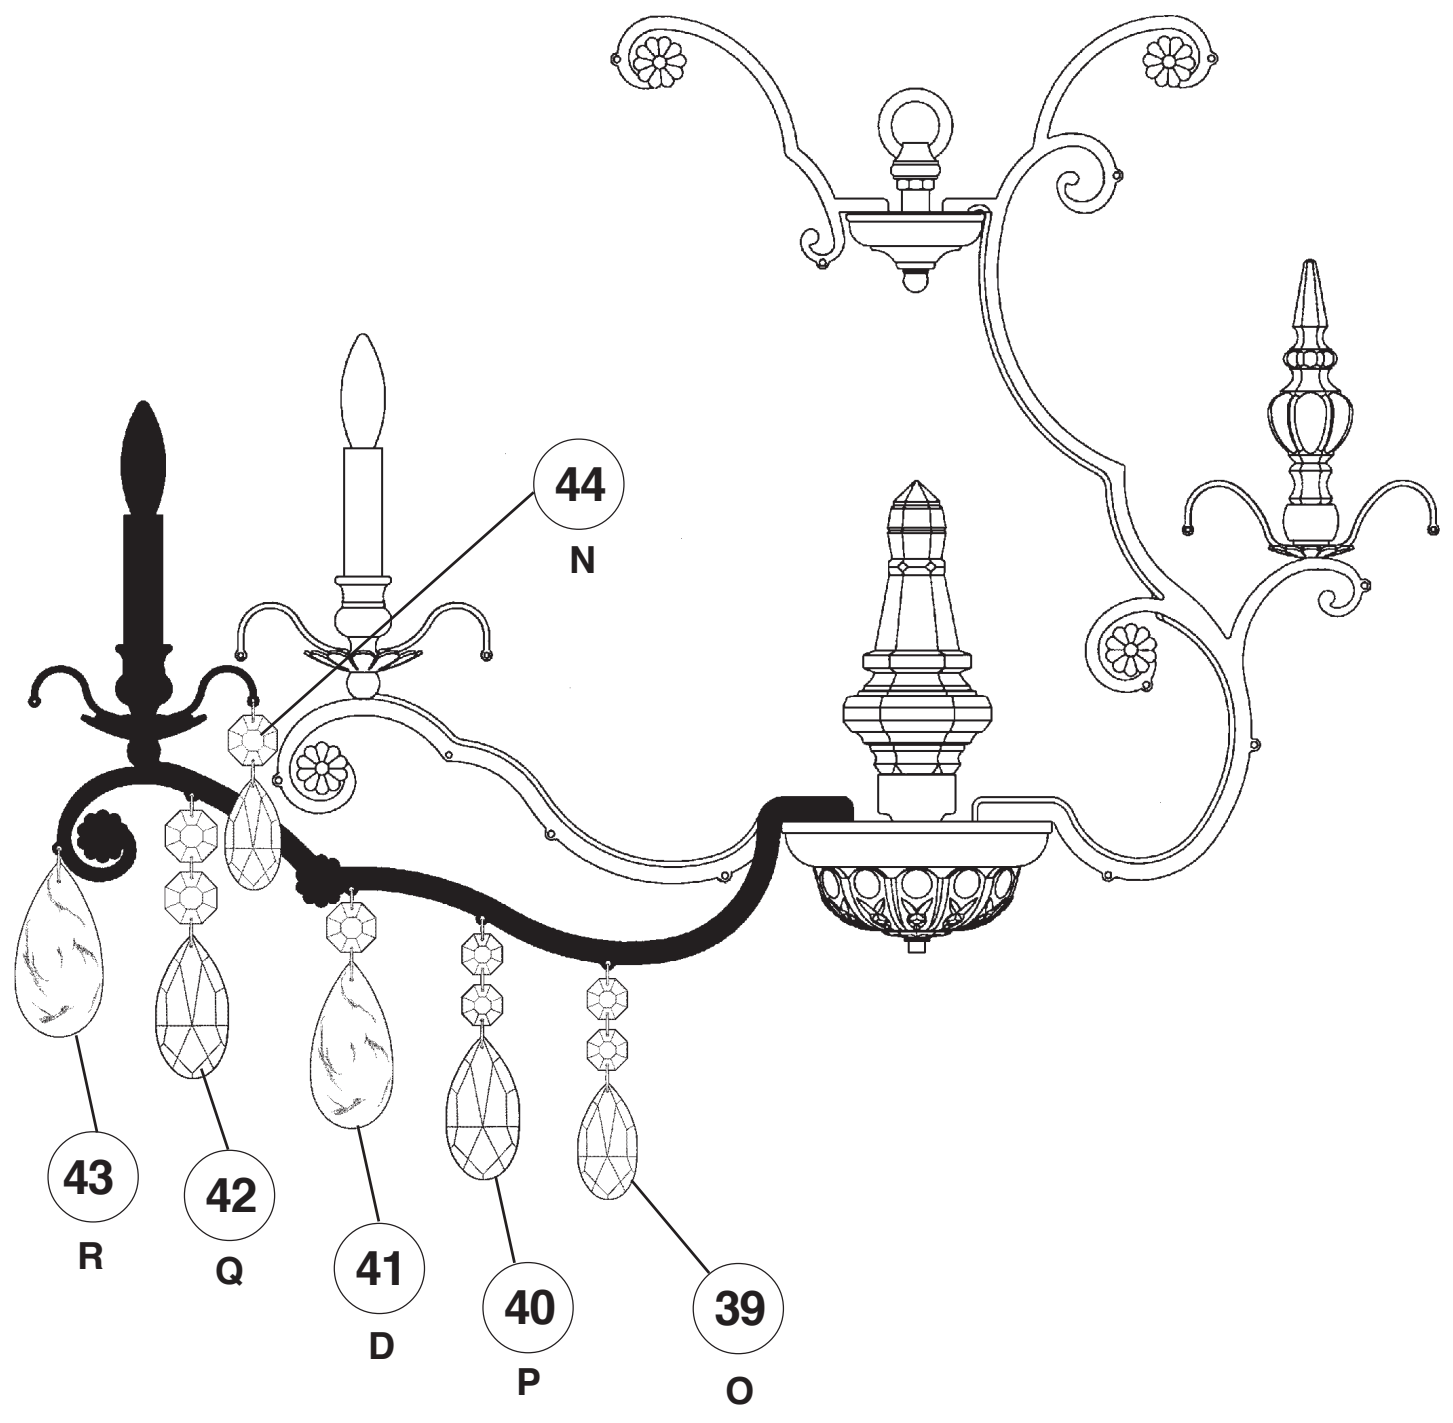

SCHONBEK®

RENAISSANCE 3592- _____

THIS DESIGN IS THE PROPRIETARY TRADE DRESS/TRADemark OF SWAROVSKI LIGHTING, LTD.

18 + 1 Lights
Diameter: 40"
Body Length: 29"
Hanging Weight: 82 lbs.

SCHONBEK®

MAX 60 W	MAX 15 W	110-120 V					

Crystal Set #3 in Black

- 43 R
- 42 Q
- 41 D
- 40 P
- 39 O

- 44 N

SET #1

C (N10275**) 2-1/2" 63mm	D (N10276) 3-1/2" 89mm	E (N8250) 3" 76mm	F (N10316) 3" 76mm	G (N10314) 3-1/2" 89mm	H (N10313**) 3" 76mm	J (N10196**) 2-1/2" 63mm

SET #2

A (N10267**) 2" 50mm	B (N10191) 3" 76mm	D (N10276) 3-1/2" 89mm	K (N10317) 2-1/2" 63mm	L (N10318) 3" 76mm	M (N10319) 3" 76mm	N (N10196) 2-1/2" 63mm

SET #3

O (N10275) 2-1/2" 63mm	P (N10320-*) 3" 76mm	D (N10276) 3-1/2" 89mm	Q (N10319**) 3-1/2" 89mm	R (N10193) 3-1/2" 89mm	N (N10196) 2-1/2" 63mm