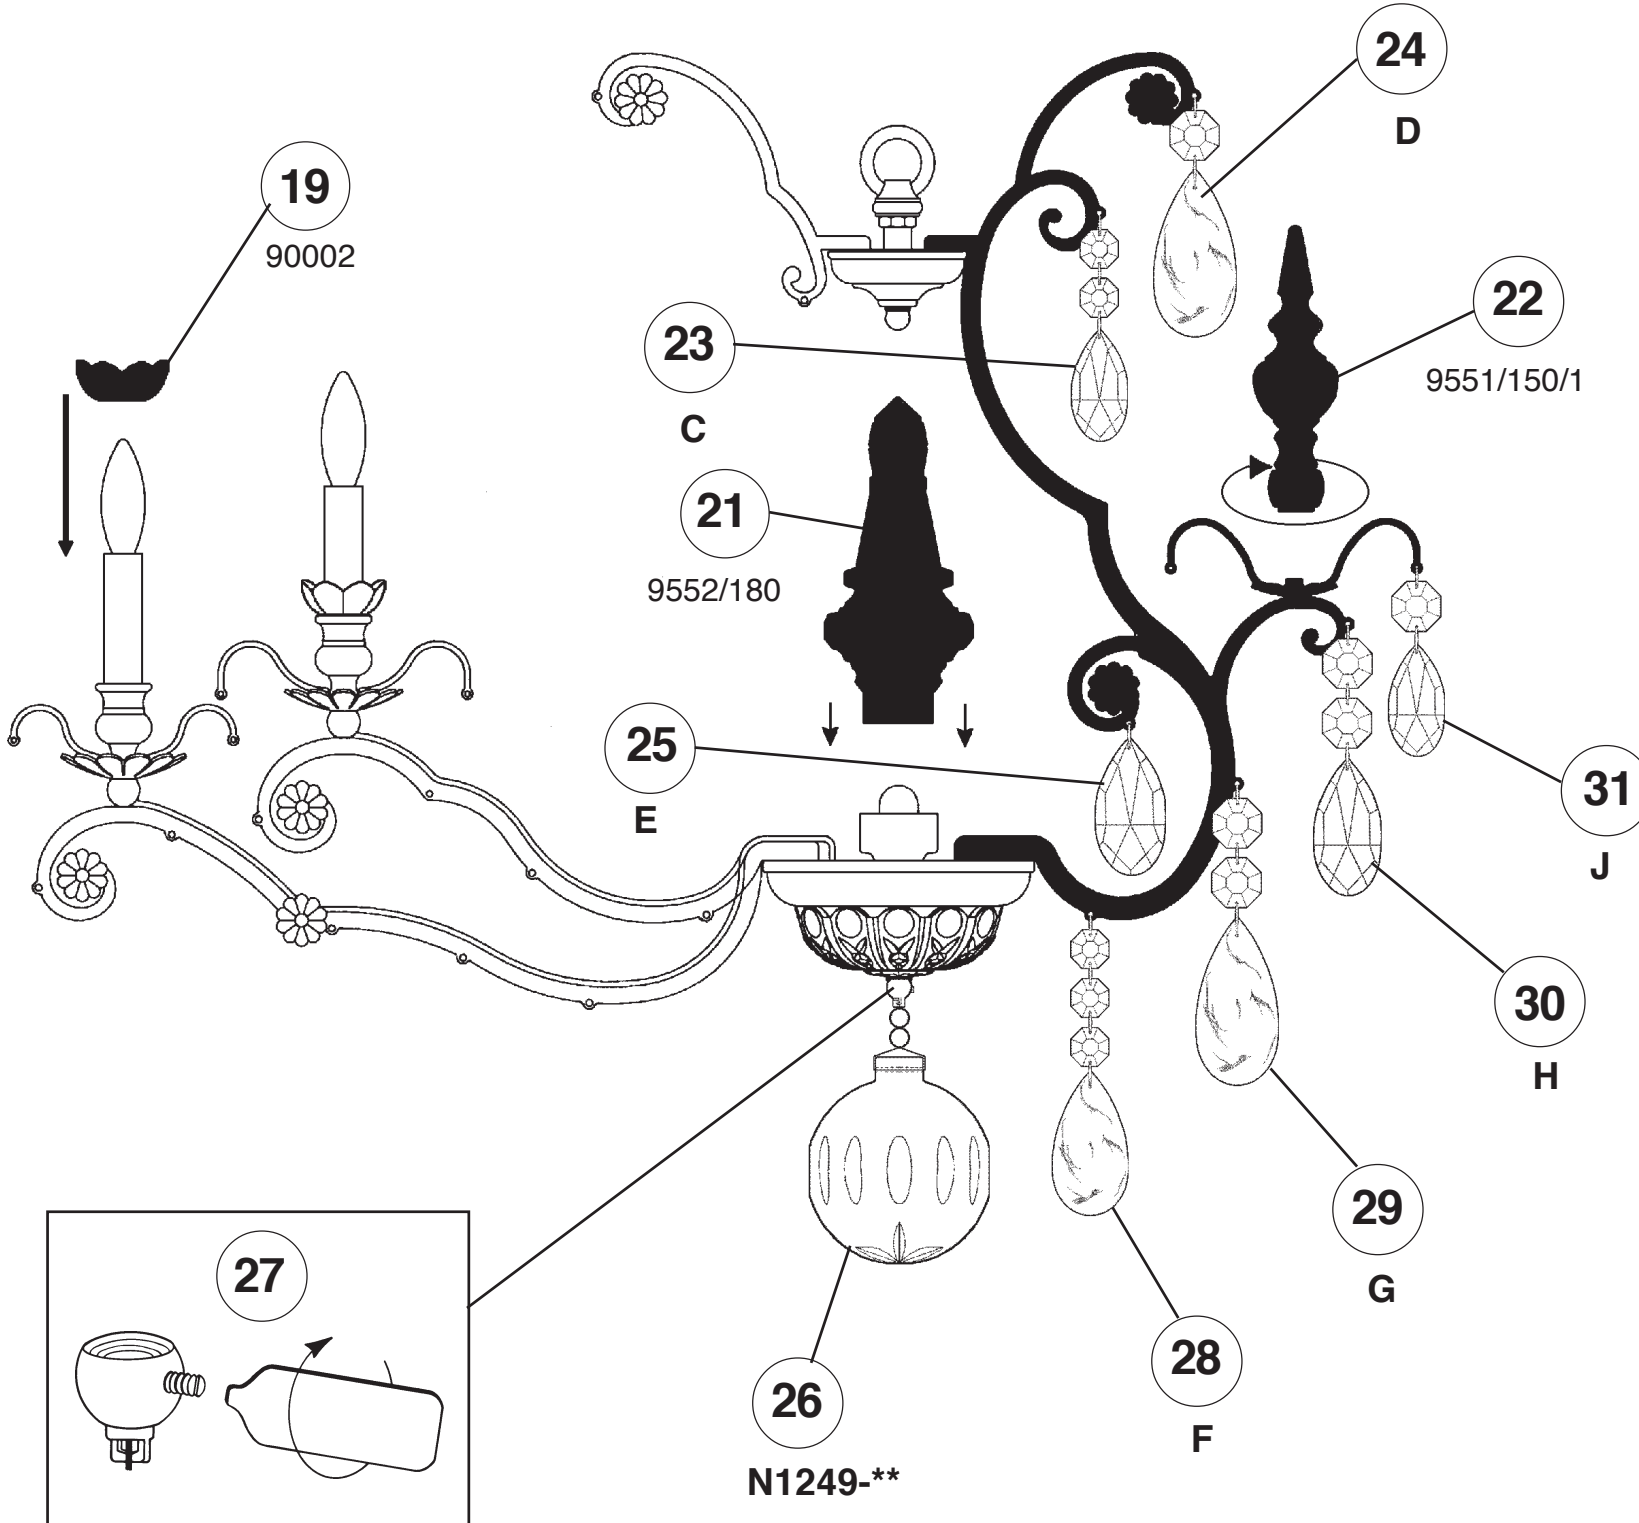

SCHONBEK®

RENAISSANCE 3592- _____

THIS DESIGN IS THE PROPRIETARY TRADE DRESS/TRADemark OF SWAROVSKI LIGHTING, LTD.

18 + 1 Lights
Diameter: 40"
Body Length: 29"
Hanging Weight: 82 lbs.

SCHONBEK®

MAX 60 W	MAX 15 W	110-120 V					

Crystal Set #3 in Black

- 43 R
- 42 Q
- 41 D
- 40 P
- 39 O

- 44 N

SET #1

C (N10275**) 2-1/2" 63mm	D (N10276) 3-1/2" 89mm	E (N8250) 3" 76mm	F (N10316) 3" 76mm	G (N10314) 3-1/2" 89mm	H (N10313**) 3" 76mm	J (N10196**) 2-1/2" 63mm

SET #2

A (N10267**) 2" 50mm	B (N10191) 3" 76mm	D (N10276) 3-1/2" 89mm	K (N10317) 2-1/2" 63mm	L (N10318) 3" 76mm	M (N10319) 3" 76mm	N (N10196) 2-1/2" 63mm

SET #3

O (N10275) 2-1/2" 63mm	P (N10320-*) 3" 76mm	D (N10276) 3-1/2" 89mm	Q (N10319**) 3-1/2" 89mm	R (N10193) 3-1/2" 89mm	N (N10196) 2-1/2" 63mm

You will need 1 - T7
15 Watts Max
(Center Light)

20

You will need 18 - B10
25 Watts Recommended
60 Watts Max

Install bulbs and be sure
to test fixture BEFORE
trimming.

Crystal Set #1 in Black

Crystal Set #2 in Black