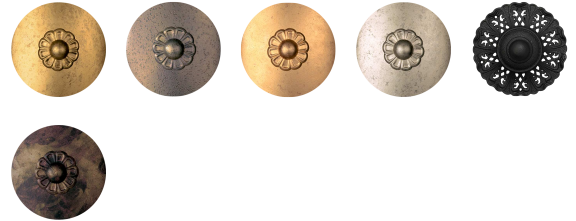

SWAROVSKI

L I G H T I N G

LUCIA - SCHONBEK

LU0004

With its fine frame, chiseled cups, sparkling drops and garlands, Lucia is a contemporary take on the great classics of chandelier design—a luxuriant accent for your décor.

OPTIONS

Heritage Crystal (H)

-22, -23, -26, -48, -59, -76

MORE LUCIA

LU0001

LU0002

LU0003

- SWAROVSKI-LIGHTING.COM/SCHONBEK
- [VIEW](#)
- [CONNECT](#)
- [WHERE TO BUY](#)

SPECIFICATIONS

Width/Length:	12in / 30cm
↕ Height:	18in / 46cm
↔ Depth/Extension:	9in / 23cm
📦 Hang Weight:	3lbs / 1.4kg
Tier Count:	1
Light Source:	Incandescent Bulb
Bulb Count:	2
Bulb Info:	(2) E12, 60 MAX, B10**
Notes:	**Only available in North America.