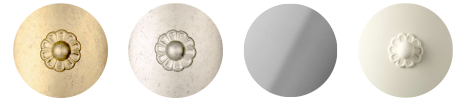

SWAROVSKI

L I G H T I N G

SARELLA - SCHONBEK

RS8346

A waterfall of metal discs and crystal beading glimmers around fine glass arms. Sarella's classic marriage of hand-finished metal and multifaceted crystal drops sheds a beautiful, soft light on your interior. An instant heirloom, it has been interpreted in different styles, from the traditional frame enhanced by round branches, to the simple bejeweled columns perfect for intimate areas.

OPTIONS

Heritage Crystal (H), Spectra Crystal (A), Crystals From Swarovski (S)

-22, -48, -401, -06

MORE SARELLA

RS8415	RS8306	RS8308
RS8310	RS8315	RS8331
RS8332	RS8333	RS8301
RS8340	RS8341	RS8342
RS8343	RS8344	

- SWAROVSKI-LIGHTING.COM/SCHONBEK
- [VIEW](#)
- [CONNECT](#)
- [WHERE TO BUY](#)

SPECIFICATIONS

Type:	Pendant
Width/Length:	32.5in / 83cm
Height:	8in / 20cm
Depth/Extension:	14in / 36cm
Chain Length:	144in / 366cm
Hang Weight:	21lbs / 9.5kg
Light Source:	Incandescent Bulb
Bulb Count:	7
Bulb Info:	(7) E12, 40 MAX, G16-1/2**