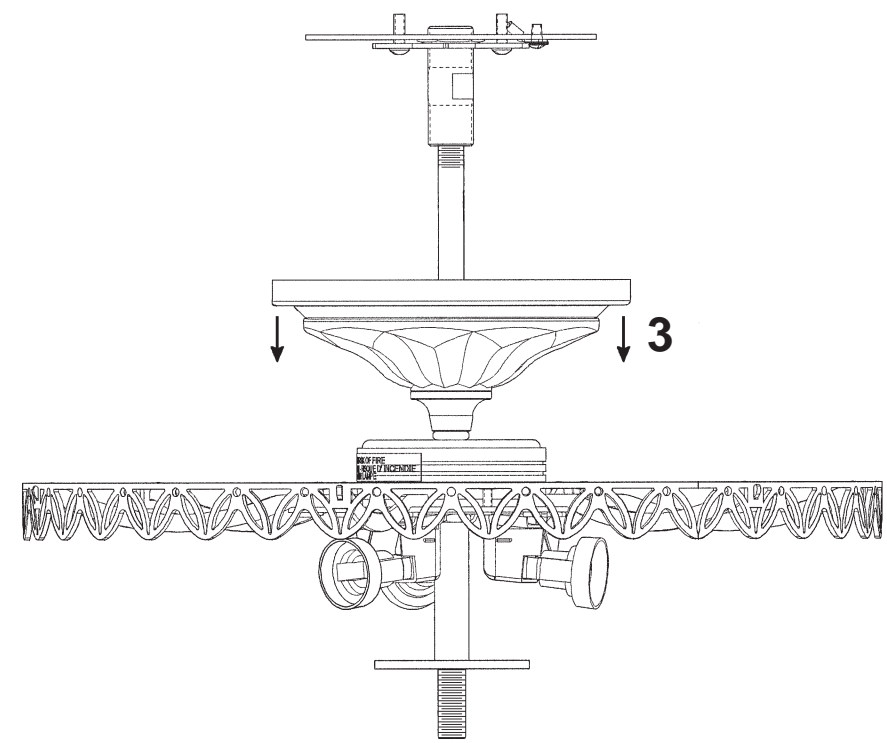

SCHONBEK®

FONTANA LUCE FL7768N- __ __H

THIS DESIGN IS THE PROPRIETARY
TRADE DRESS/TRADEMARK OF
SWAROVSKI LIGHTING, LTD.

3 Lights
Diameter: 14"
Height: 13"
Hanging Weight: 9lbs.

SCHONBEK®

MAX <u>60</u> W		110-120 V					

SCHONBEK® is a member of the Swarovski group.

You will need 3 - B10
60 Watts Max

**Install bulbs and be
sure to test fixture
BEFORE trimming.**