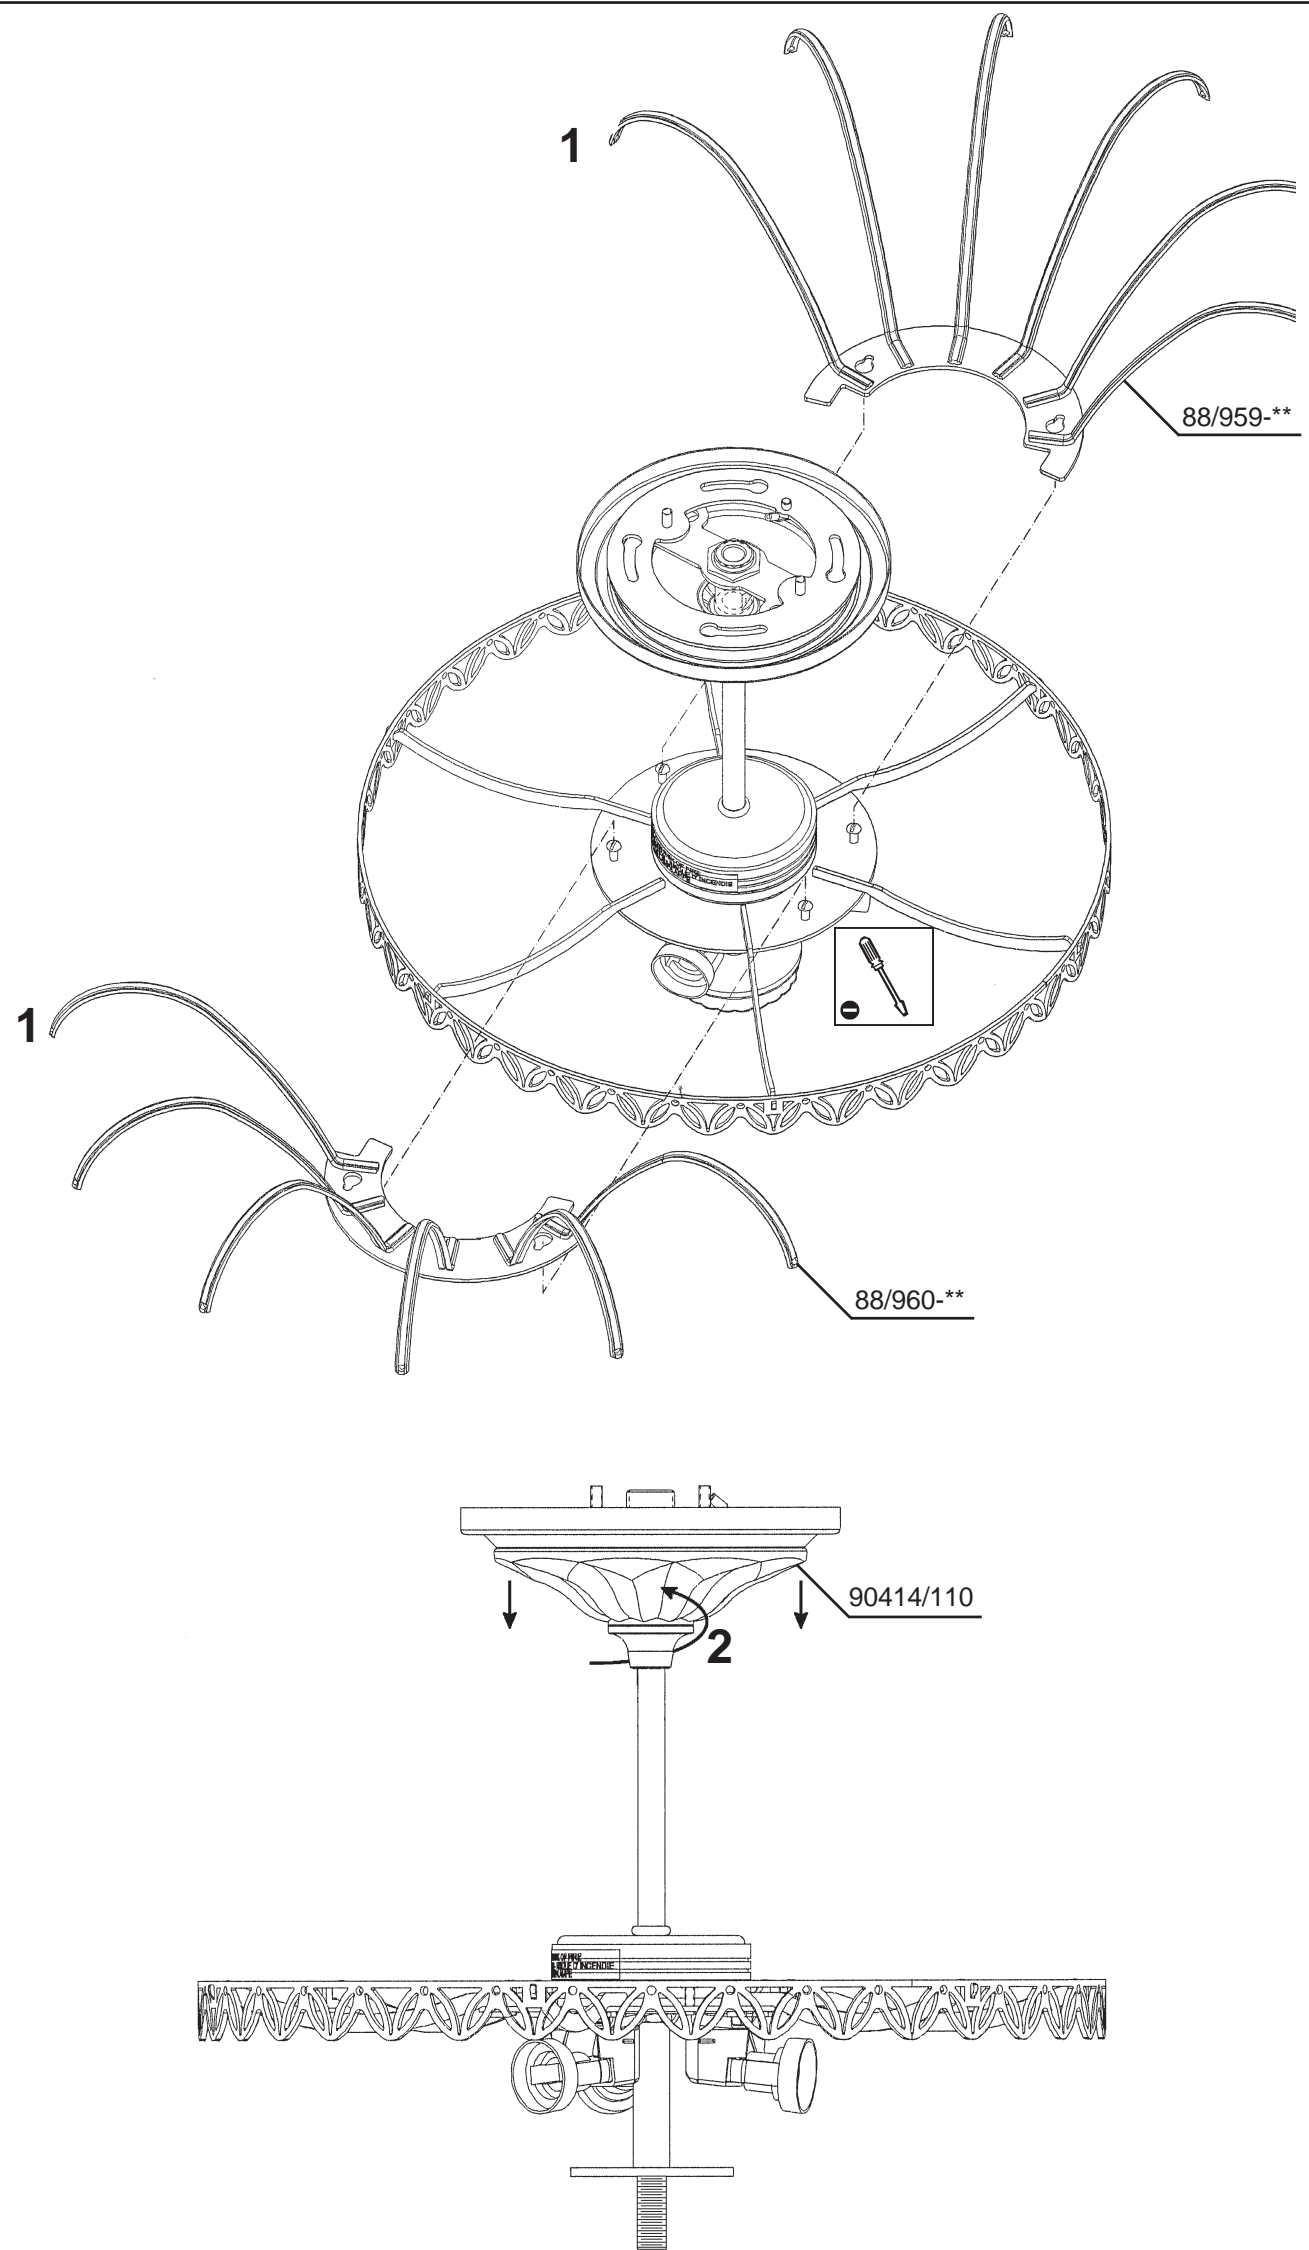

SCHONBEK®

FONTANA LUCE FL7768N- __ __H

THIS DESIGN IS THE PROPRIETARY
TRADE DRESS/TRADEMARK OF
SWAROVSKI LIGHTING, LTD.

3 Lights
Diameter: 14"
Height: 13"
Hanging Weight: 9lbs.

SCHONBEK®

MAX <u>60</u> W		110-120 V					

SCHONBEK® is a member of the Swarovski group.

You will need 3 - B10
60 Watts Max

**Install bulbs and be
sure to test fixture
BEFORE trimming.**