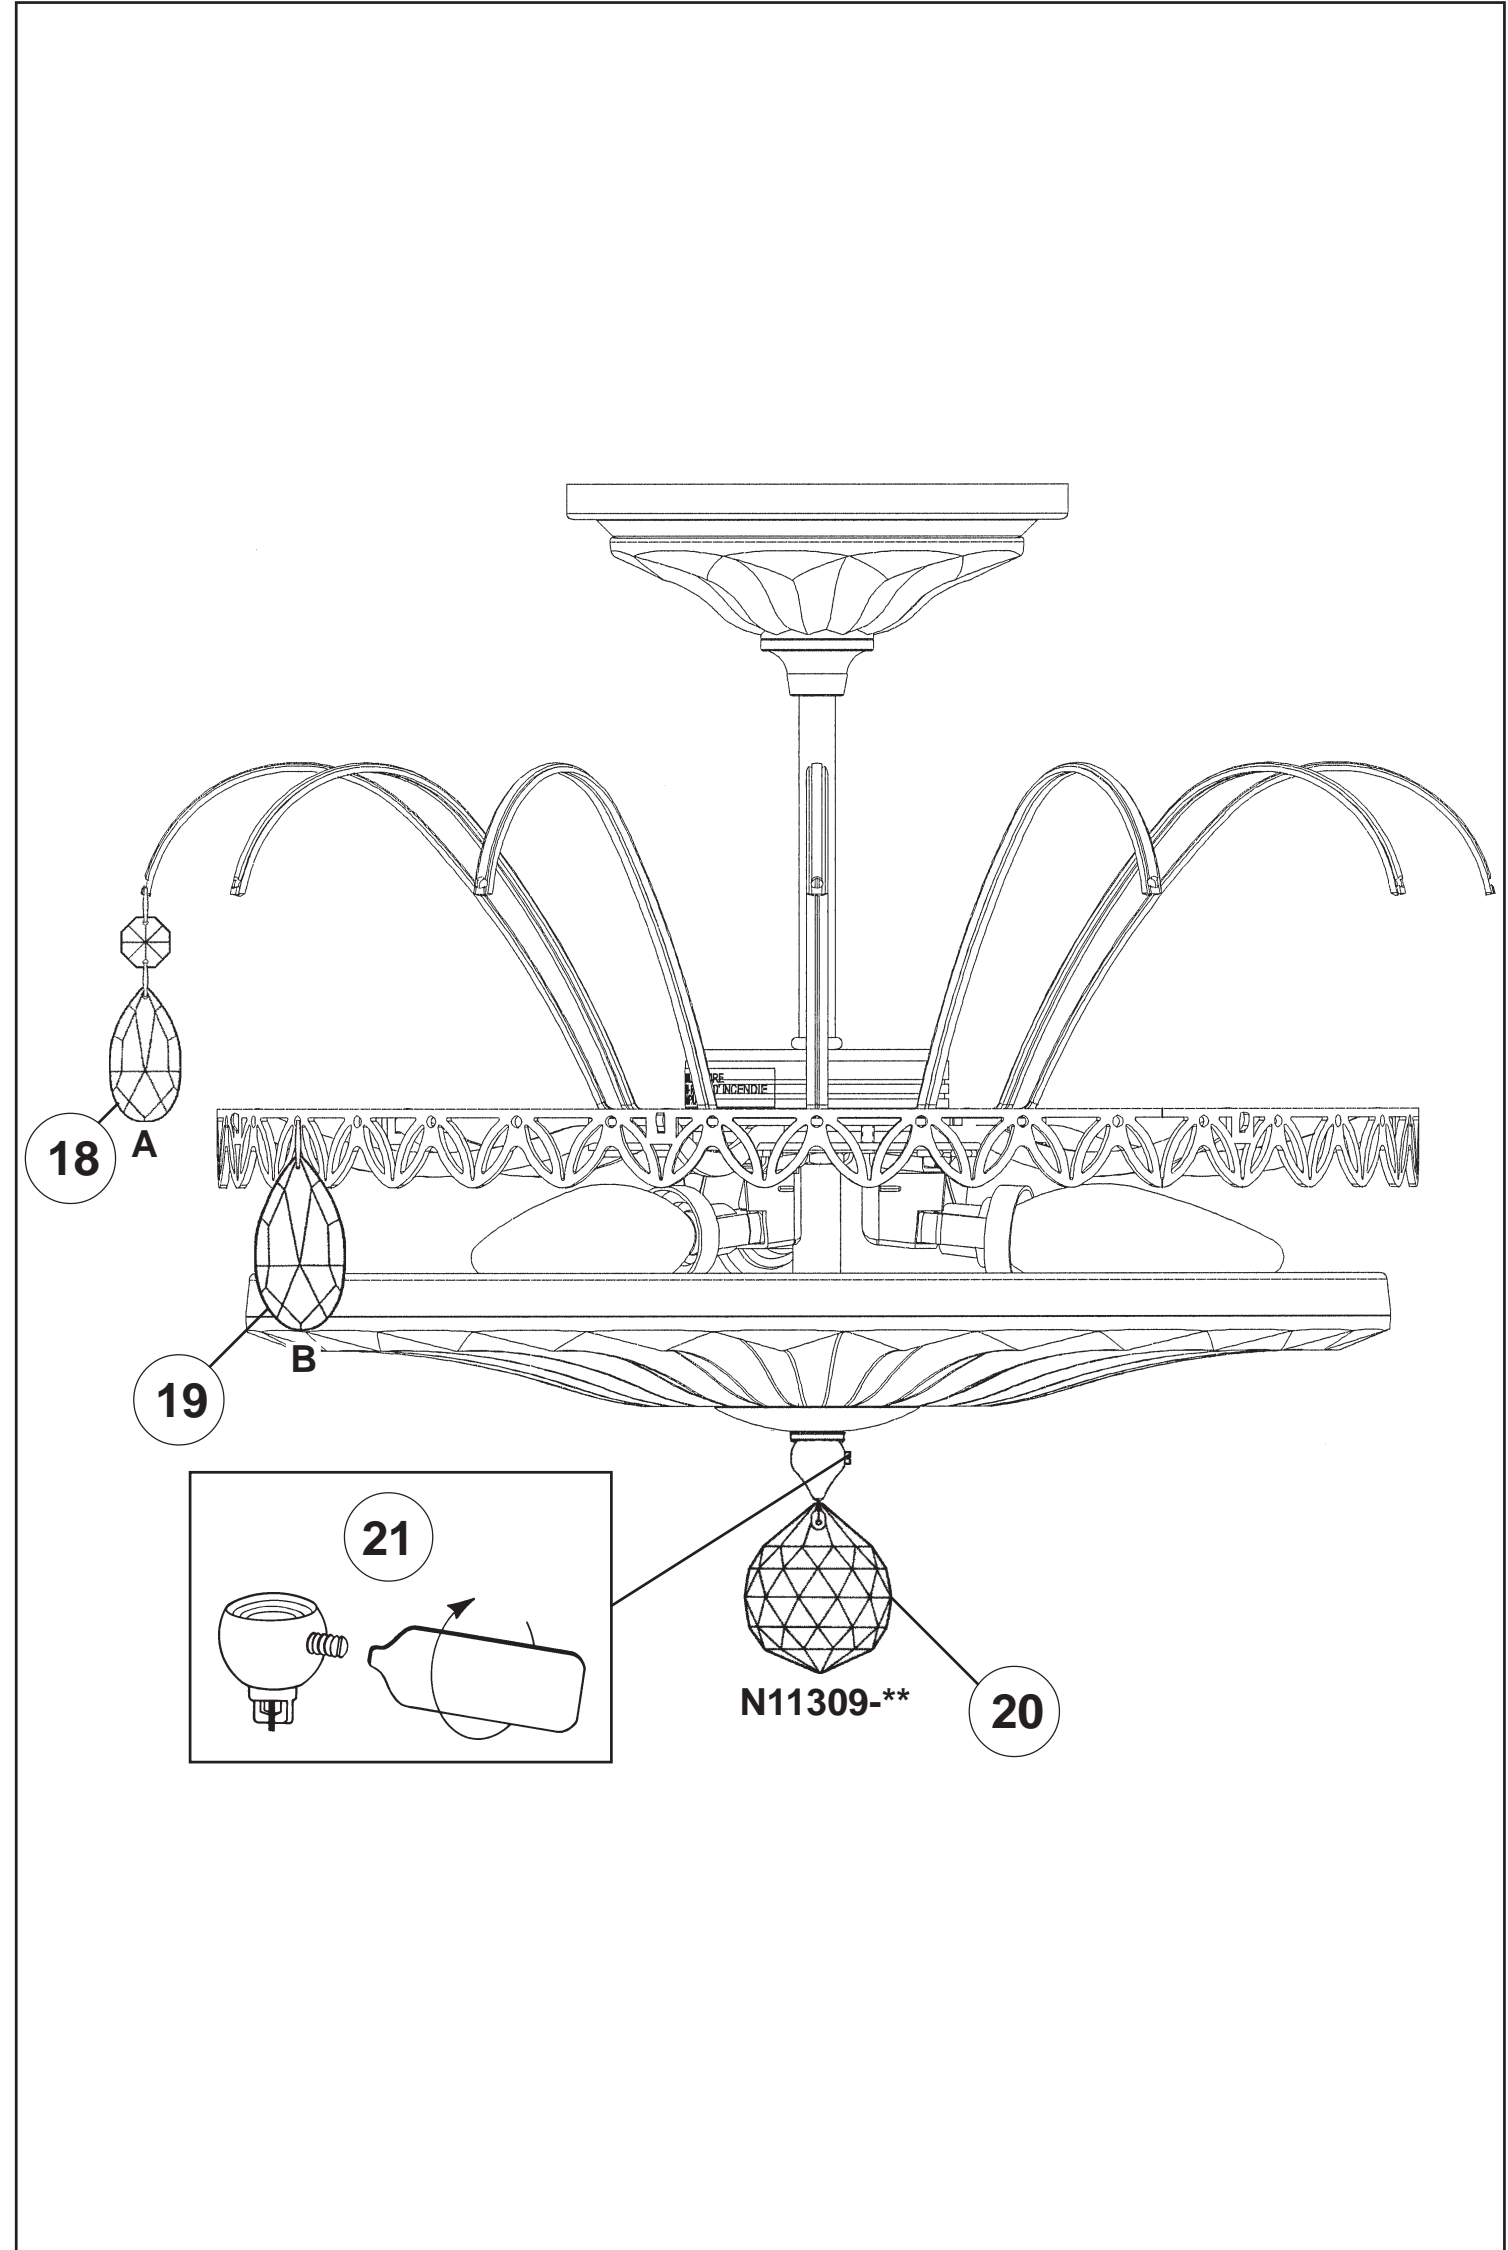

SCHONBEK®

FONTANA LUCE FL7768N- __ __H

THIS DESIGN IS THE PROPRIETARY
TRADE DRESS/TRADEMARK OF
SWAROVSKI LIGHTING, LTD.

3 Lights
Diameter: 14"
Height: 13"
Hanging Weight: 9lbs.

SCHONBEK®

MAX <u>60</u> W		110-120 V					

SCHONBEK® is a member of the Swarovski group.

You will need 3 - B10
60 Watts Max

**Install bulbs and be
sure to test fixture
BEFORE trimming.**