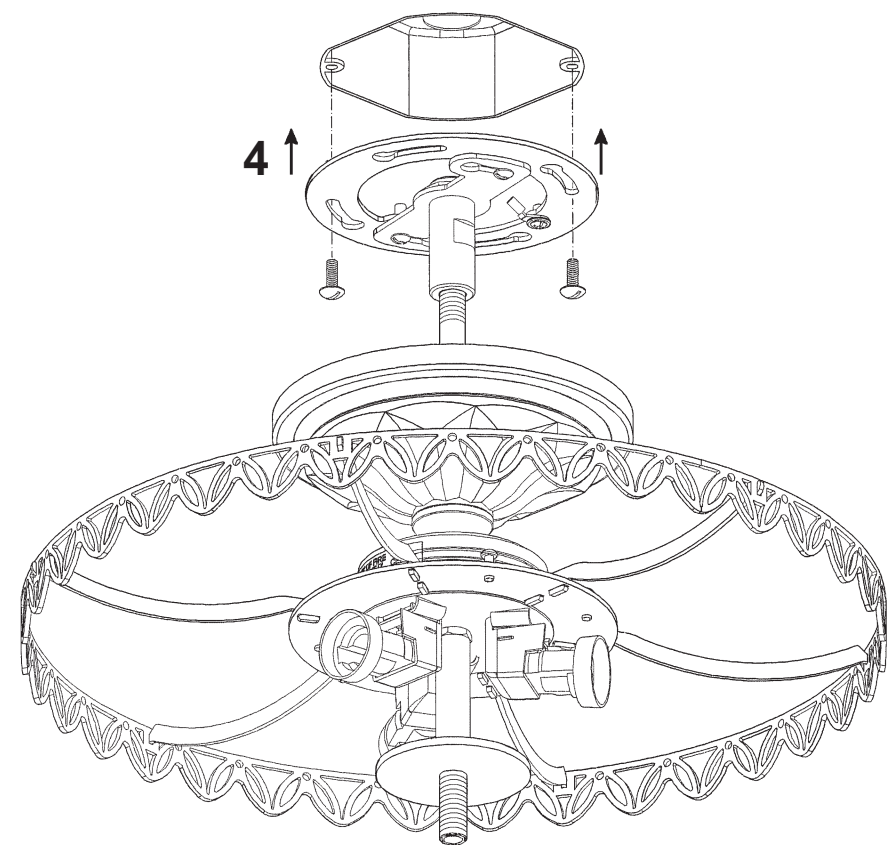

SCHONBEK®

FONTANA LUCE FL7768N- __ __H

THIS DESIGN IS THE PROPRIETARY
TRADE DRESS/TRADEMARK OF
SWAROVSKI LIGHTING, LTD.

3 Lights
Diameter: 14"
Height: 13"
Hanging Weight: 9lbs.

SCHONBEK®

MAX <u>60</u> W		110-120 V					

SCHONBEK® is a member of the Swarovski group.

You will need 3 - B10
60 Watts Max

**Install bulbs and be
sure to test fixture
BEFORE trimming.**