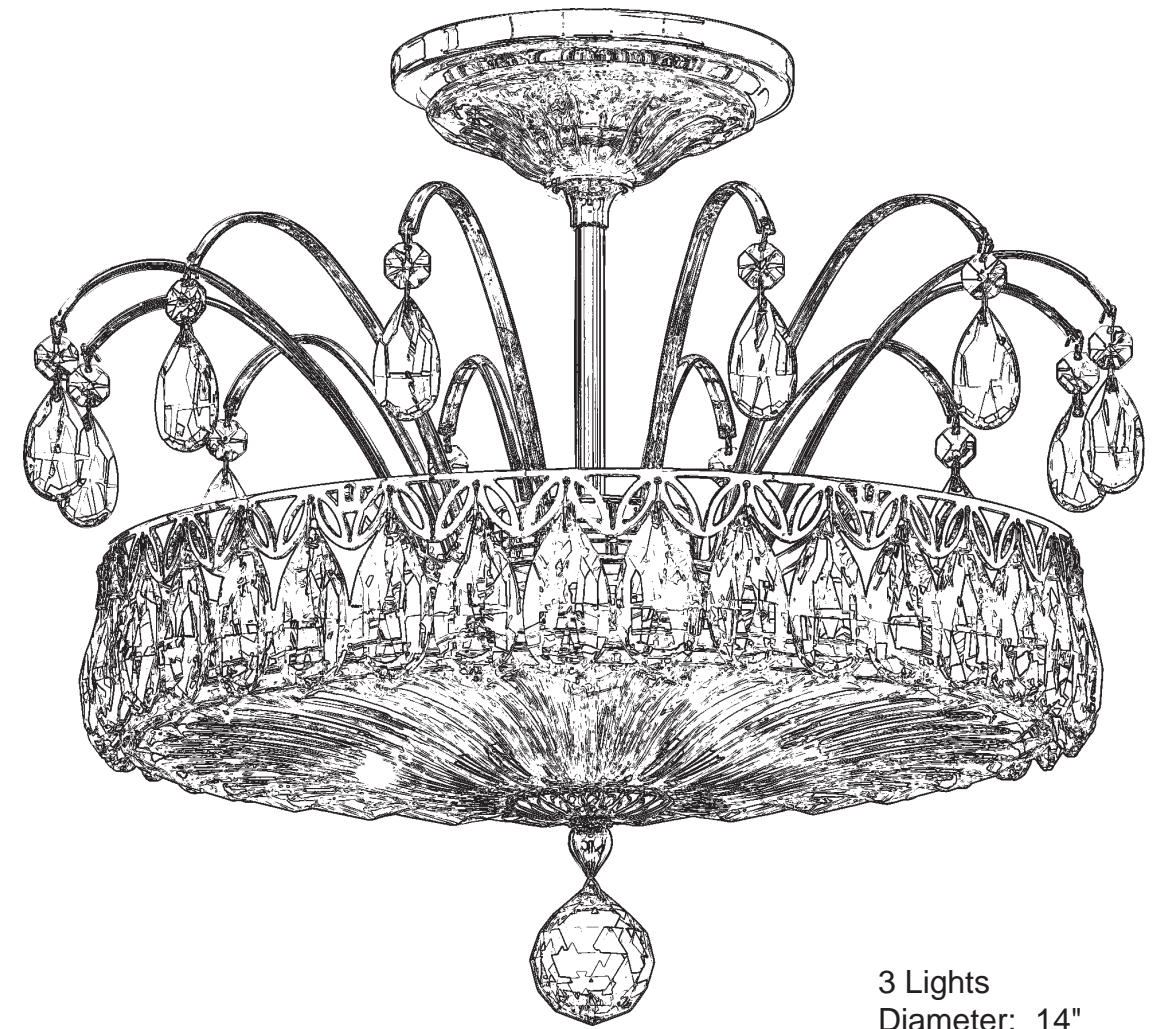

SCHONBEK®

FONTANA LUCE FL7768N- __ __H

THIS DESIGN IS THE PROPRIETARY
TRADE DRESS/TRADEMARK OF
SWAROVSKI LIGHTING, LTD.

3 Lights
Diameter: 14"
Height: 13"
Hanging Weight: 9lbs.

SCHONBEK®

MAX <u>60</u> W		110-120 V					

SCHONBEK® is a member of the Swarovski group.

You will need 3 - B10
60 Watts Max

**Install bulbs and be
sure to test fixture
BEFORE trimming.**