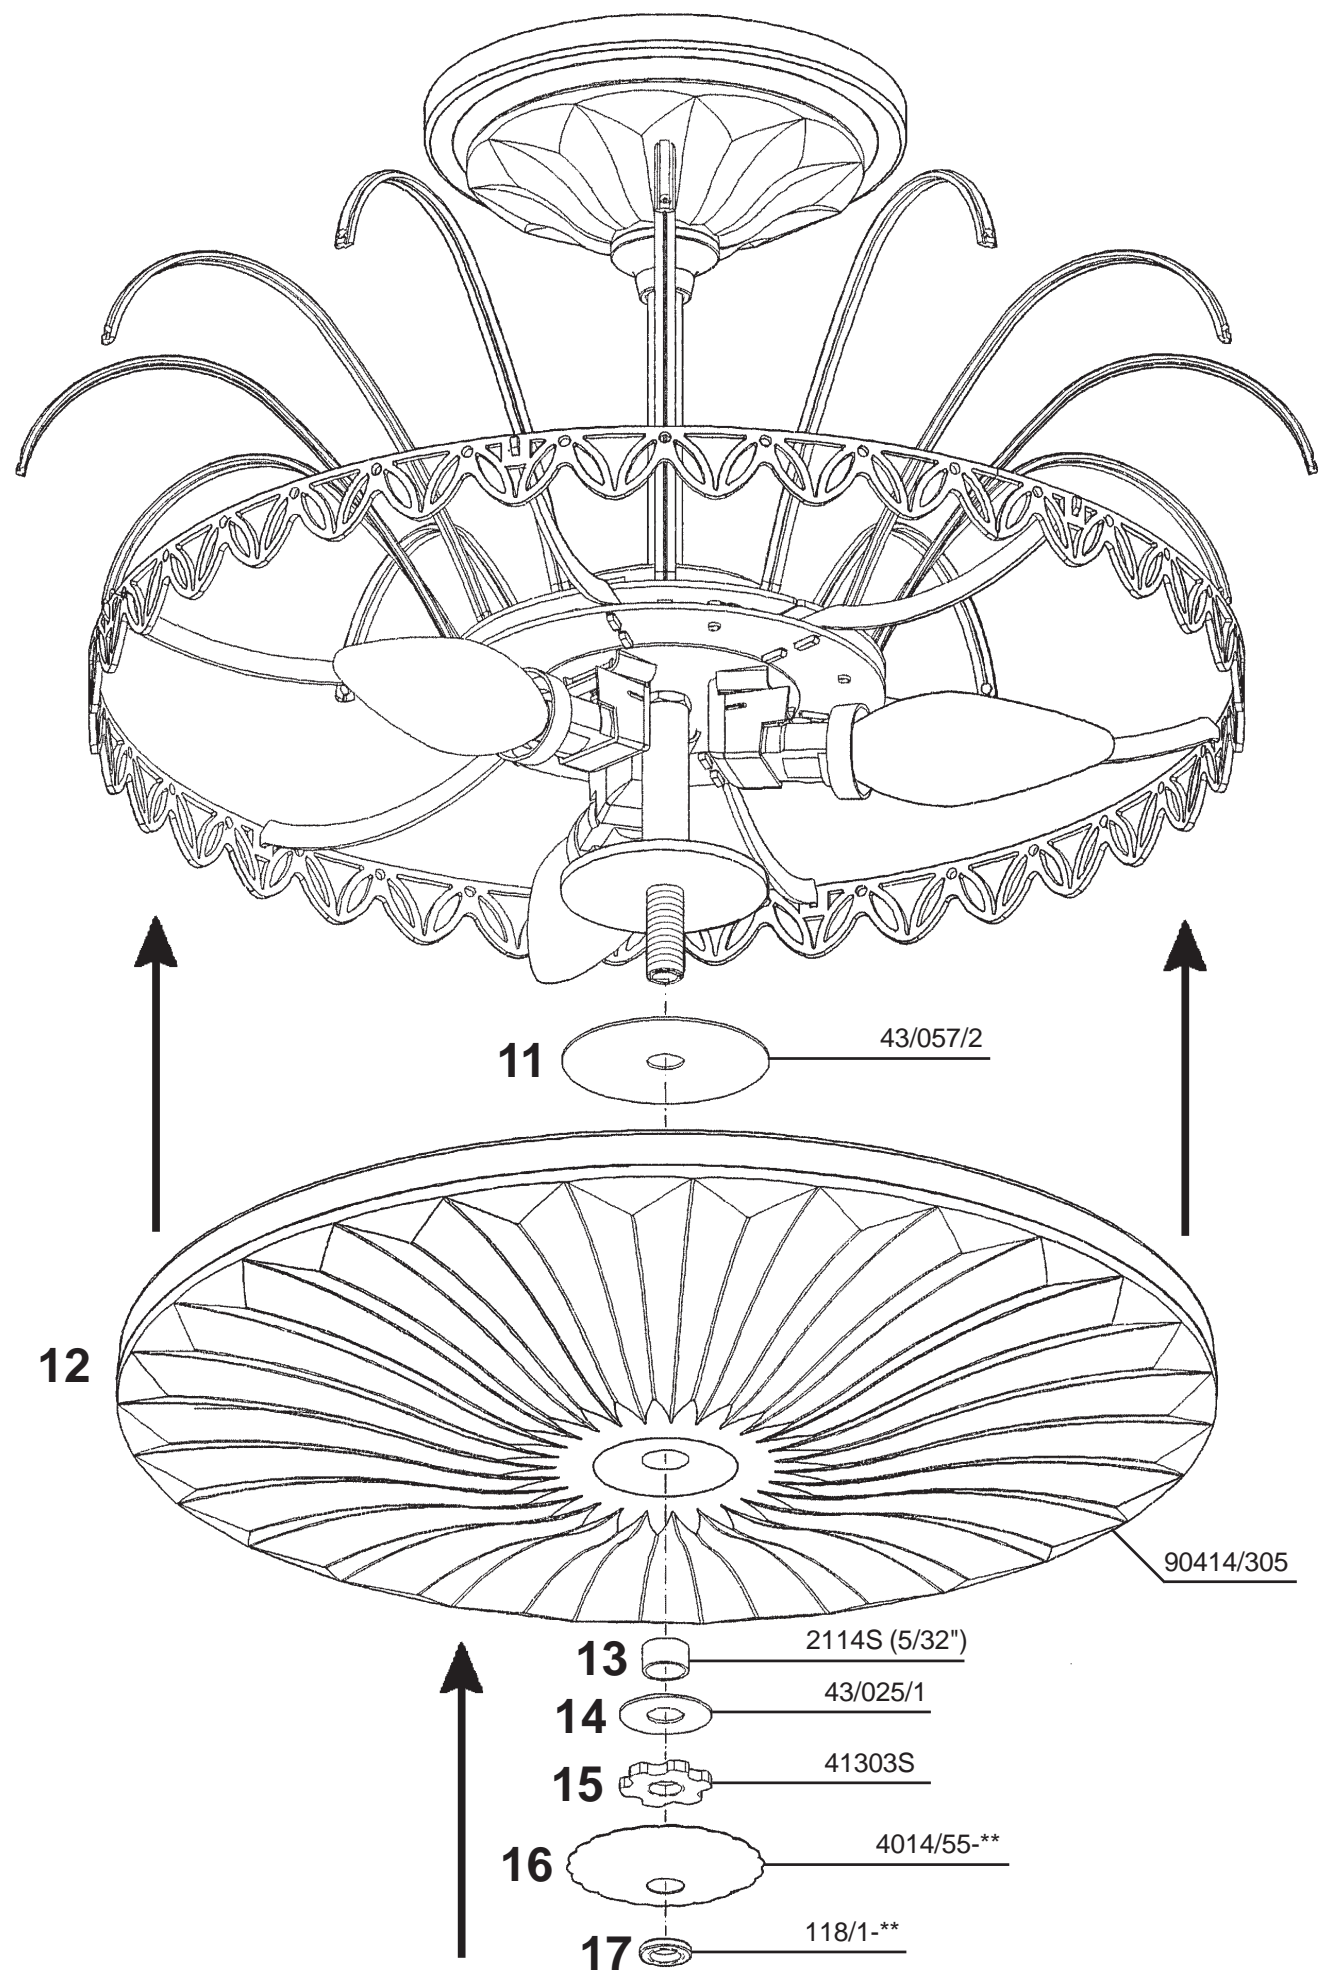

SCHONBEK®

FONTANA LUCE FL7768N- __ __H

THIS DESIGN IS THE PROPRIETARY
TRADE DRESS/TRADEMARK OF
SWAROVSKI LIGHTING, LTD.

3 Lights
Diameter: 14"
Height: 13"
Hanging Weight: 9lbs.

SCHONBEK®

MAX <u>60</u> W		110-120 V					

SCHONBEK® is a member of the Swarovski group.

You will need 3 - B10
60 Watts Max

**Install bulbs and be
sure to test fixture
BEFORE trimming.**