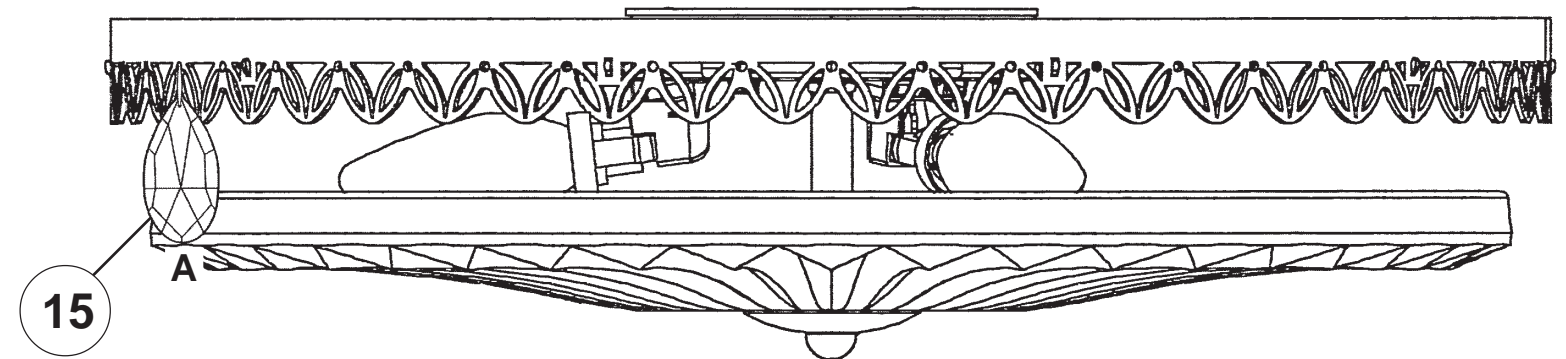

FONTANA LUCE FL7069N- __ __H

3 Lights
Diameter: 18"
Height: 4-1/2"
Hanging Weight: 20lbs.

THIS DESIGN IS THE PROPRIETARY
TRADE DRESS/TRADEMARK OF
SWAROVSKI LIGHTING, LTD.

SCHONBEK®

SCHONBEK®

MAX <u>40</u> W		110-120 V						

SCHONBEK® is a member of the Swarovski group.

You will need 3 - B10
40 Watts Max

**Install bulbs and be
sure to test fixture
BEFORE trimming.**

8 43/057/2

90414/420

- 10 2114S (7/32")
- 11 43/025/1
- 12 41303S
- 13 4014/75-**
- 14 118/1-**