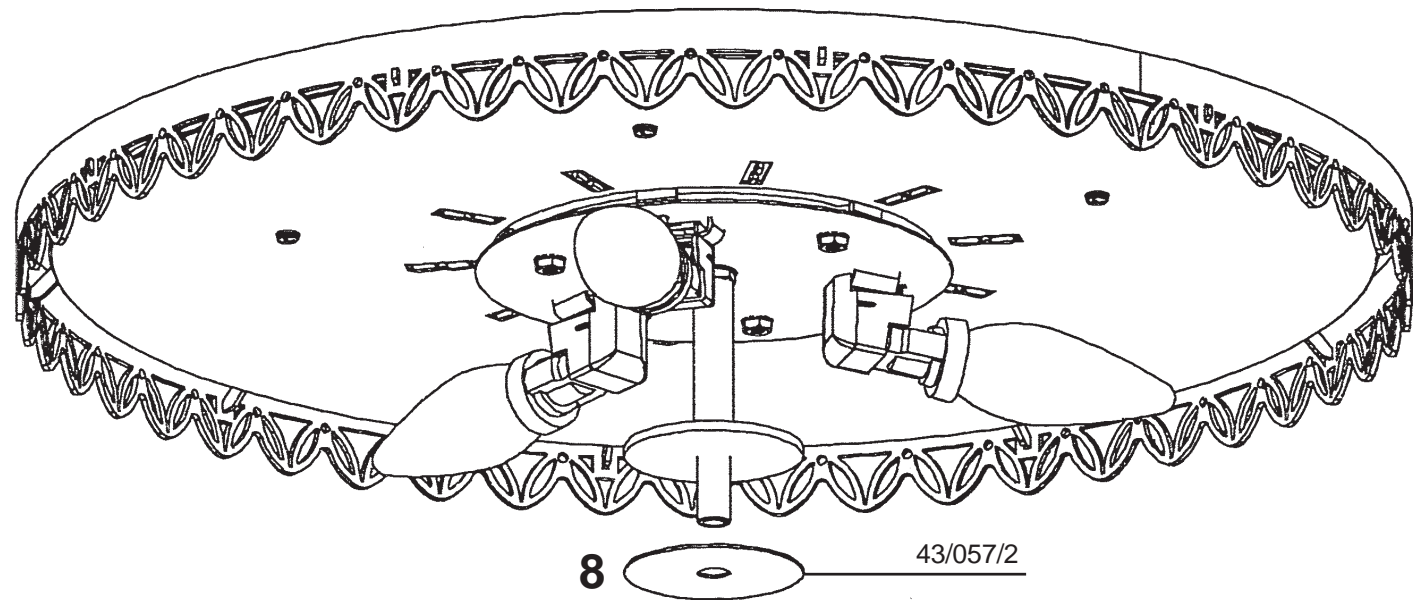

FONTANA LUCE FL7069N- __ __H

3 Lights
Diameter: 18"
Height: 4-1/2"
Hanging Weight: 20lbs.

THIS DESIGN IS THE PROPRIETARY
TRADE DRESS/TRADEMARK OF
SWAROVSKI LIGHTING, LTD.

SCHONBEK®

SCHONBEK®

MAX <u>40</u> W		110-120 V						

SCHONBEK® is a member of the Swarovski group.

You will need 3 - B10
40 Watts Max

**Install bulbs and be
sure to test fixture
BEFORE trimming.**

8 43/057/2

90414/420

- 10 2114S (7/32")
- 11 43/025/1
- 12 41303S
- 13 4014/75-**
- 14 118/1-**