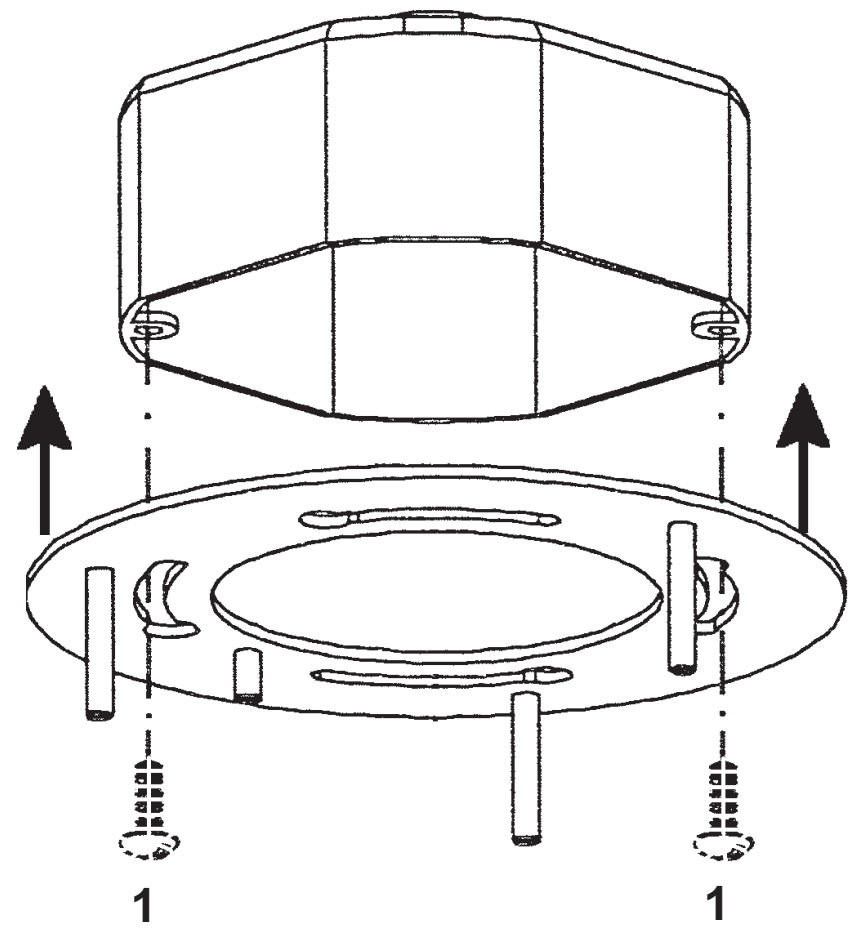

FONTANA LUCE FL7069N- __ __H

3 Lights
Diameter: 18"
Height: 4-1/2"
Hanging Weight: 20lbs.

THIS DESIGN IS THE PROPRIETARY
TRADE DRESS/TRADEMARK OF
SWAROVSKI LIGHTING, LTD.

SCHONBEK®

SCHONBEK®

MAX <u>40</u> W		110-120 V						

SCHONBEK® is a member of the Swarovski group.

You will need 3 - B10
40 Watts Max

**Install bulbs and be
sure to test fixture
BEFORE trimming.**

8 43/057/2

90414/420

- 10 2114S (7/32")
- 11 43/025/1
- 12 41303S
- 13 4014/75-**
- 14 118/1-**