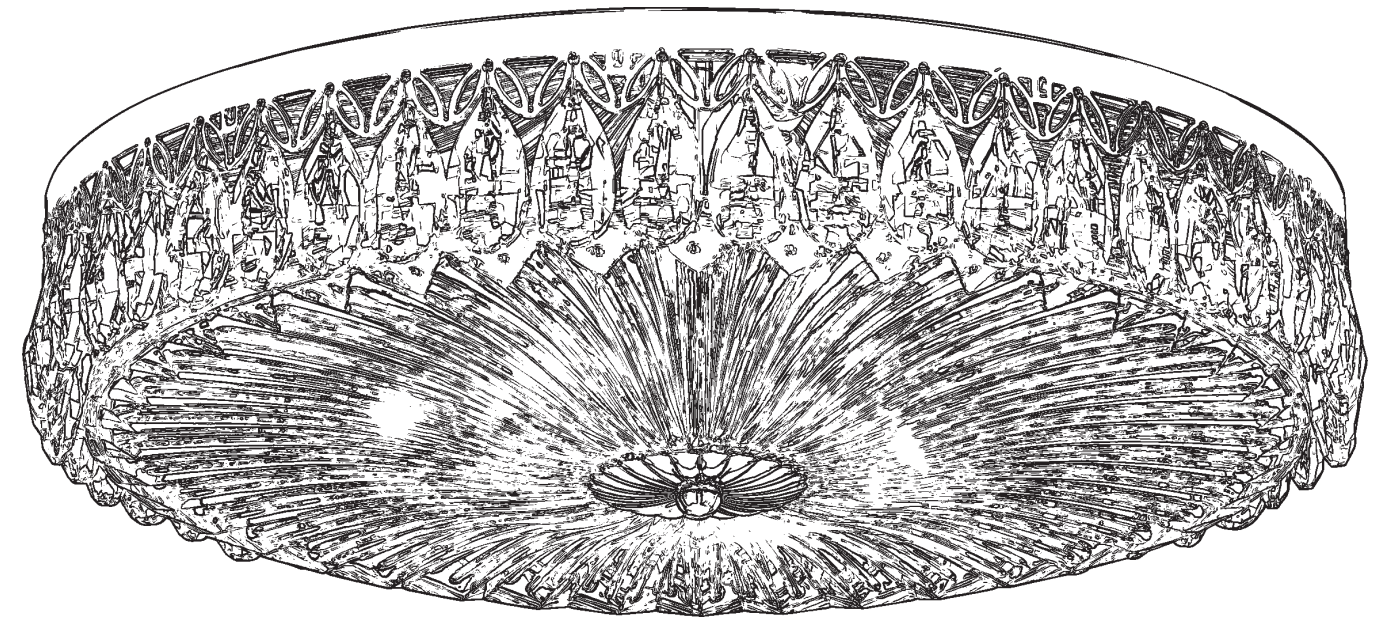

FONTANA LUCE FL7069N- __ __H

3 Lights
Diameter: 18"
Height: 4-1/2"
Hanging Weight: 20lbs.

THIS DESIGN IS THE PROPRIETARY
TRADE DRESS/TRADEMARK OF
SWAROVSKI LIGHTING, LTD.

SCHONBEK®

SCHONBEK®

MAX <u>40</u> W		110-120 V						

SCHONBEK® is a member of the Swarovski group.

You will need 3 - B10
40 Watts Max

**Install bulbs and be
sure to test fixture
BEFORE trimming.**

8 43/057/2

90414/420

- 10 2114S (7/32")
- 11 43/025/1
- 12 41303S
- 13 4014/75-**
- 14 118/1-**