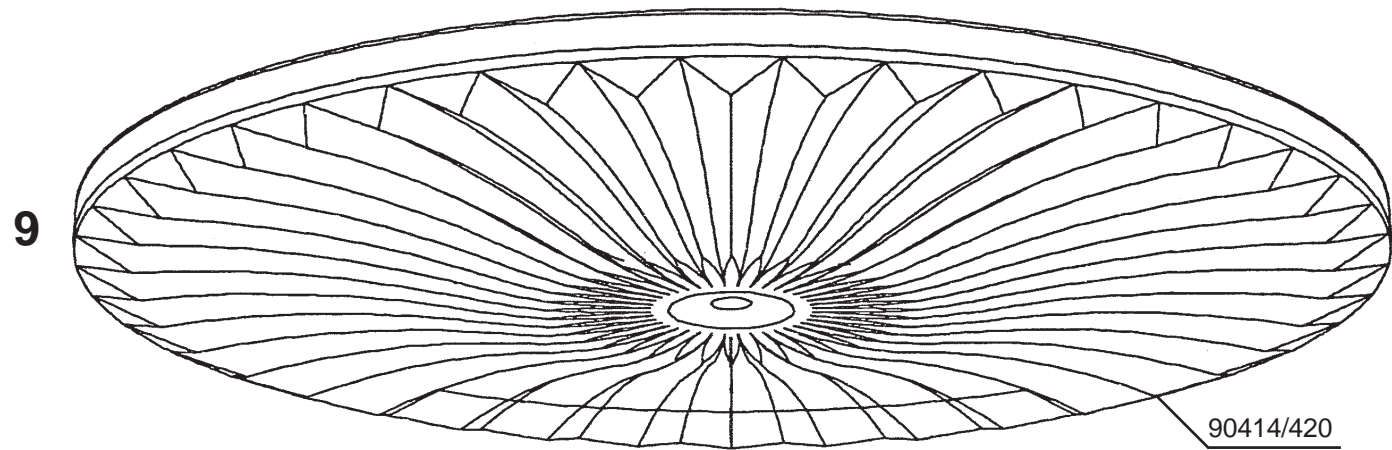

FONTANA LUCE FL7069N- __ __H

3 Lights
Diameter: 18"
Height: 4-1/2"
Hanging Weight: 20lbs.

THIS DESIGN IS THE PROPRIETARY
TRADE DRESS/TRADEMARK OF
SWAROVSKI LIGHTING, LTD.

SCHONBEK®

SCHONBEK®

MAX <u>40</u> W		110-120 V						

SCHONBEK® is a member of the Swarovski group.

You will need 3 - B10
40 Watts Max

**Install bulbs and be
sure to test fixture
BEFORE trimming.**

8 43/057/2

90414/420

- 10 2114S (7/32")
- 11 43/025/1
- 12 41303S
- 13 4014/75-**
- 14 118/1-**