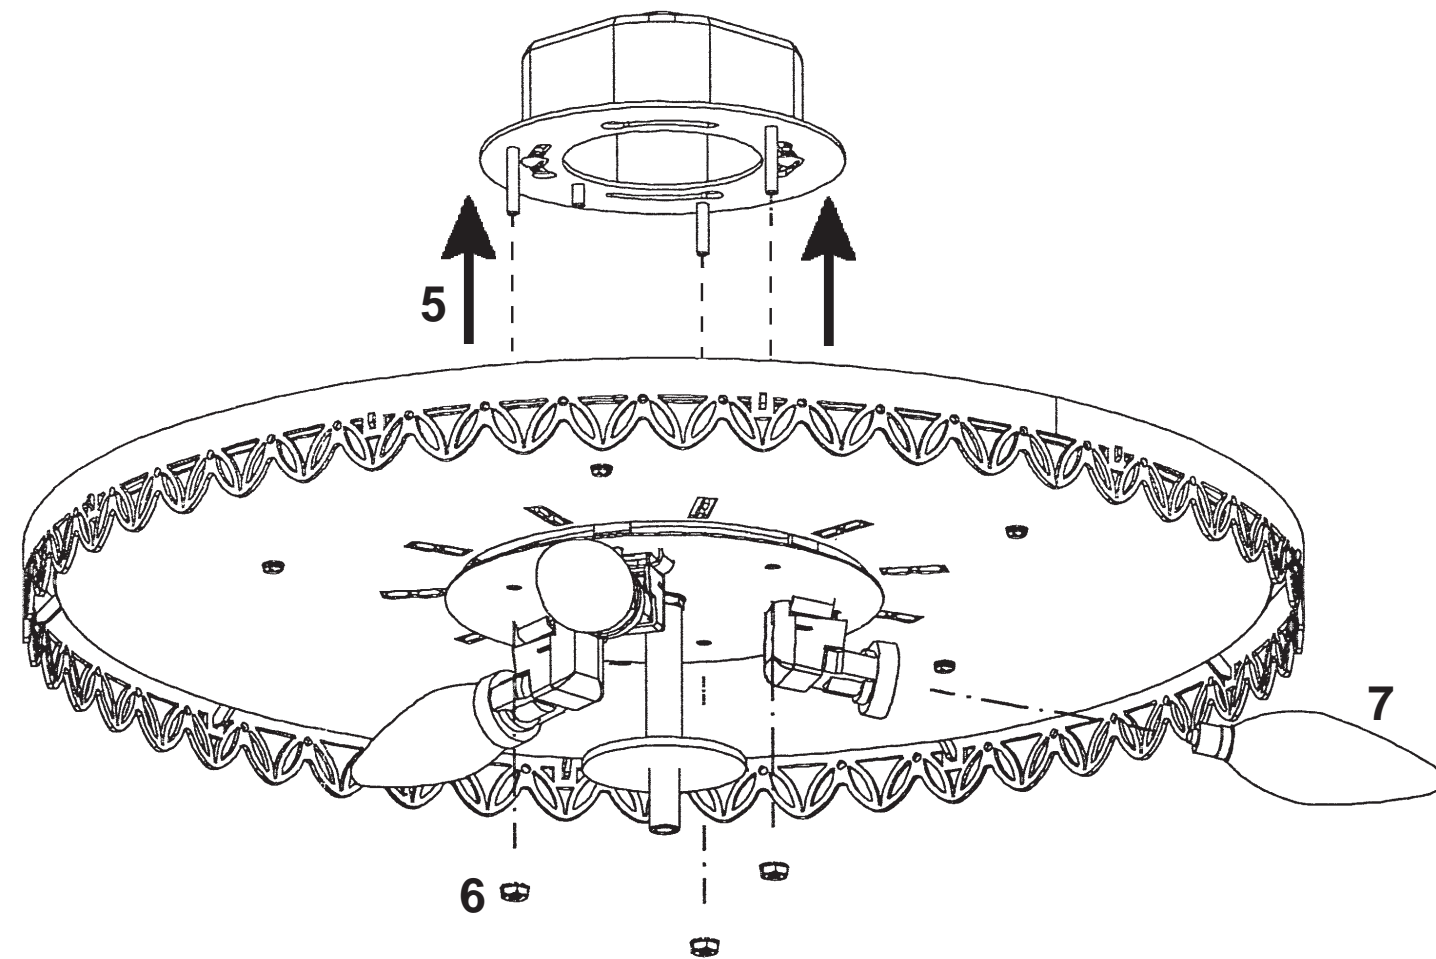

FONTANA LUCE FL7069N- __ __H

3 Lights
Diameter: 18"
Height: 4-1/2"
Hanging Weight: 20lbs.

THIS DESIGN IS THE PROPRIETARY
TRADE DRESS/TRADEMARK OF
SWAROVSKI LIGHTING, LTD.

SCHONBEK®

SCHONBEK®

MAX <u>40</u> W		110-120 V						

SCHONBEK® is a member of the Swarovski group.

You will need 3 - B10
40 Watts Max

**Install bulbs and be
sure to test fixture
BEFORE trimming.**

8 43/057/2

90414/420

- 10 2114S (7/32")
- 11 43/025/1
- 12 41303S
- 13 4014/75-**
- 14 118/1-**