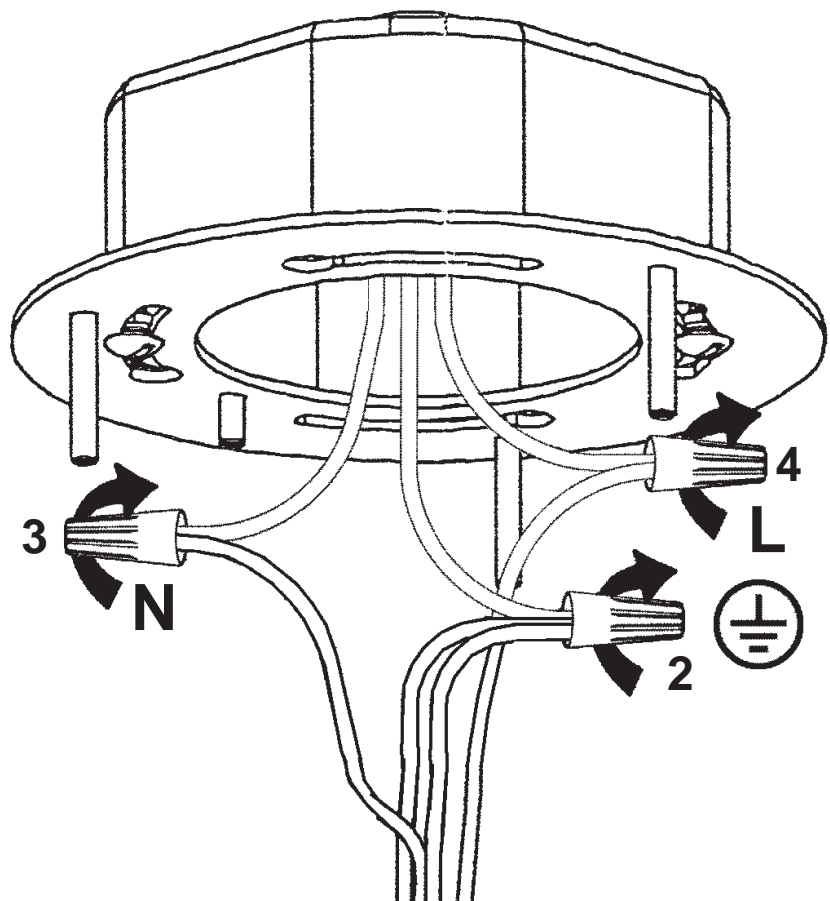

FONTANA LUCE FL7069N- __ __H

3 Lights
Diameter: 18"
Height: 4-1/2"
Hanging Weight: 20lbs.

THIS DESIGN IS THE PROPRIETARY
TRADE DRESS/TRADEMARK OF
SWAROVSKI LIGHTING, LTD.

SCHONBEK®

SCHONBEK®

MAX <u>40</u> W		110-120 V						

SCHONBEK® is a member of the Swarovski group.

You will need 3 - B10
40 Watts Max

**Install bulbs and be
sure to test fixture
BEFORE trimming.**

8 43/057/2

90414/420

- 10 2114S (7/32")
- 11 43/025/1
- 12 41303S
- 13 4014/75-**
- 14 118/1-**