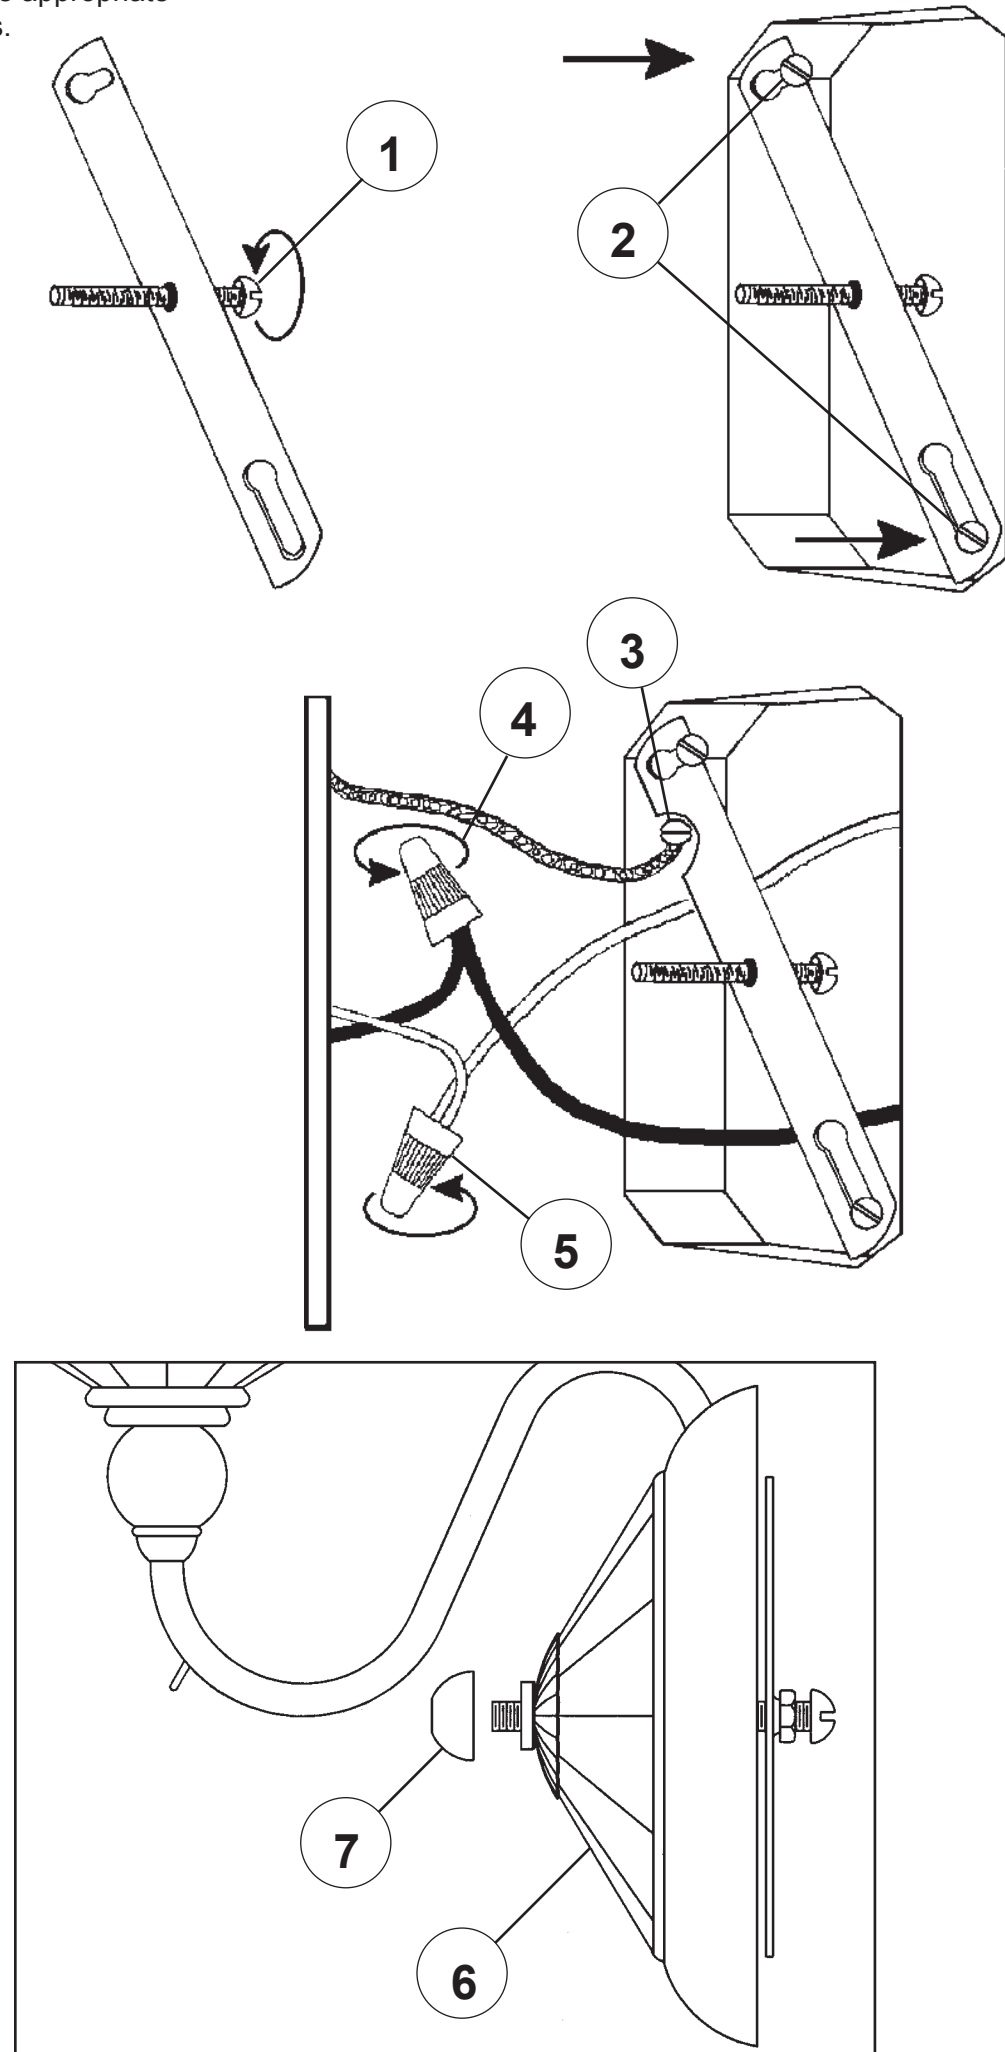

All electrical components must be installed by a licensed electrician in accordance with the National Electric Code and the appropriate local electrical codes.