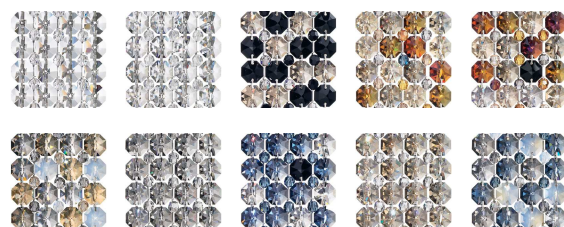

SWAROVSKI

L I G H T I N G

DIONYX - SCHONBEK

DI1807

Dionysus was the Olympian god of wine, vegetation, pleasure, festivity, madness and wild frenzy, symbolized by the kantharos, or drinking glass. Celebrating this sensual spirit, Dionyx is shaped into a softly rounded cylinder reminiscent of the wine glasses raised at the grape harvest. Select from an array of designs and finishes, including a 10-branched chandelier and colored Swarovski crystals.

OPTIONS

Spectra Crystal (A), CRYSTALS FROM SWAROVSKI (S), CRYSTALS FROM SWAROVSKI (JAG), CRYSTALS FROM SWAROVSKI (OCE), CRYSTALS FROM SWAROVSKI (BOA), CRYSTALS FROM SWAROVSKI (TRA), CRYSTALS FROM SWAROVSKI (BLA), CRYSTALS FROM SWAROVSKI (BUL), CRYSTALS FROM SWAROVSKI (TK), Azurite Crystals from Swarovski (AZU)

-401

MORE DIONYX

DI0716	DI1619	DI2527
DIC1206	DIW0807	DIT0820

- SWAROVSKI-LIGHTING.COM/SCHONBEK
- [VIEW](#)
- [CONNECT](#)
- [WHERE TO BUY](#)

SPECIFICATIONS

Width/Length:	18in / 46cm
↕ Height:	7in / 18cm
↓ Chain Length:	144in / 366cm
🔗 Hang Weight:	17lbs / 7.7kg
Tier Count:	1
Light Source:	Incandescent Bulb
Bulb Count:	3
Bulb Info:	(3) E26, 100 MAX, BT15**