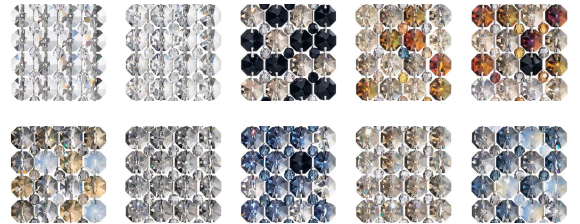

SWAROVSKI

L I G H T I N G

DIONYX - SCHONBEK

DI2527

Dionysus was the Olympian god of wine, vegetation, pleasure, festivity, madness and wild frenzy, symbolized by the kantharos, or drinking glass. Celebrating this sensual spirit, Dionyx is shaped into a softly rounded cylinder reminiscent of the wine glasses raised at the grape harvest. Select from an array of designs and finishes, including a 10-branched chandelier and colored Swarovski crystals.

OPTIONS

Spectra Crystal (A), CRYSTALS FROM SWAROVSKI (S), CRYSTALS FROM SWAROVSKI (JAG), CRYSTALS FROM SWAROVSKI (OCE), CRYSTALS FROM SWAROVSKI (BOA), CRYSTALS FROM SWAROVSKI (TRA), CRYSTALS FROM SWAROVSKI (BLA), CRYSTALS FROM SWAROVSKI (BUL), CRYSTALS FROM SWAROVSKI (TK), Azurite Crystals from Swarovski (AZU)

-401

MORE DIONYX

DI0716 DI1619 DI1807
 DIC1206 DIW0807 DIT0820

SPECIFICATIONS

Width/Length:	24.5in / 62cm
↕ Height:	27in / 69cm
↓ Chain Length:	40in / 102cm
🔧 Hang Weight:	12lbs / 5.4kg
Tier Count:	1
Light Source:	Halogen
Bulb Count:	10
Bulb Info:	(10) G9, 40 MAX, G9*